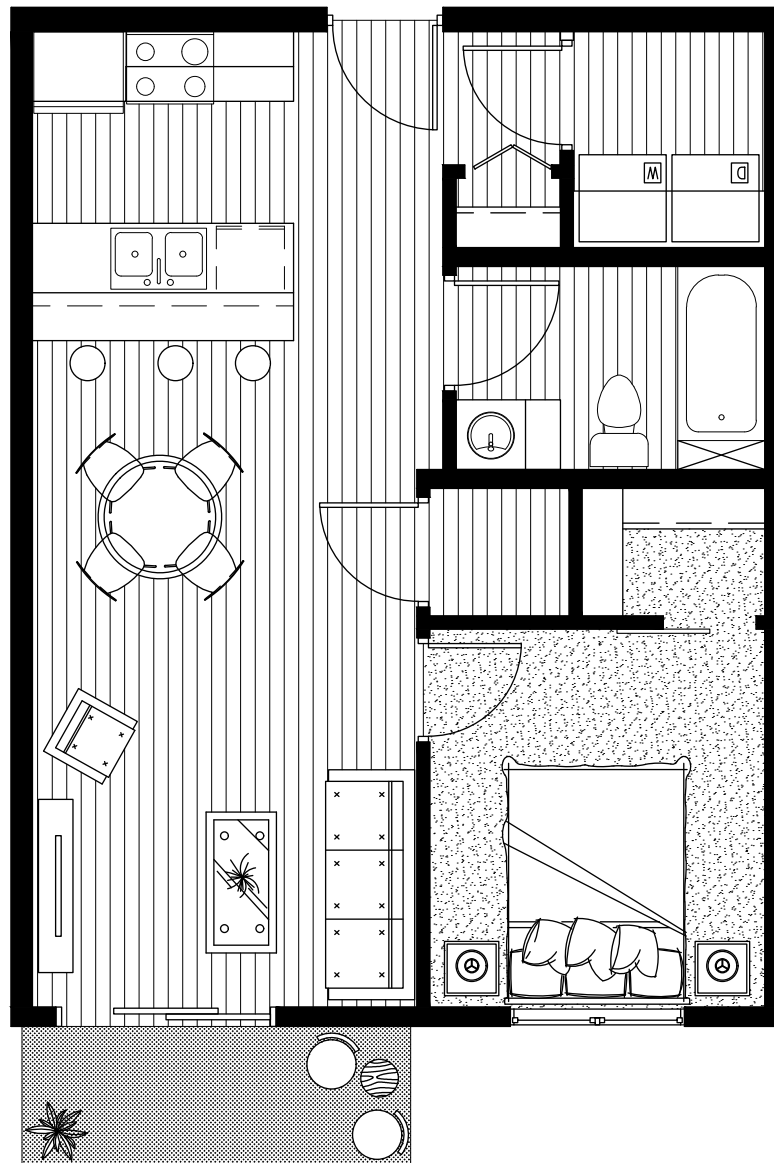

# SUITE TYPE A1

**591** sq ft

90 Waterford  
Green Common  
& 10 Highwater Path

# SUITE TYPE A1

**90 Waterford  
Green Common**

First Floor

102, 106,  
109, 113, 115

First floor

# SUITE TYPE A1

**10 Highwater Path**

First Floor

101, 102, 106,

109, 113, 115

First floor