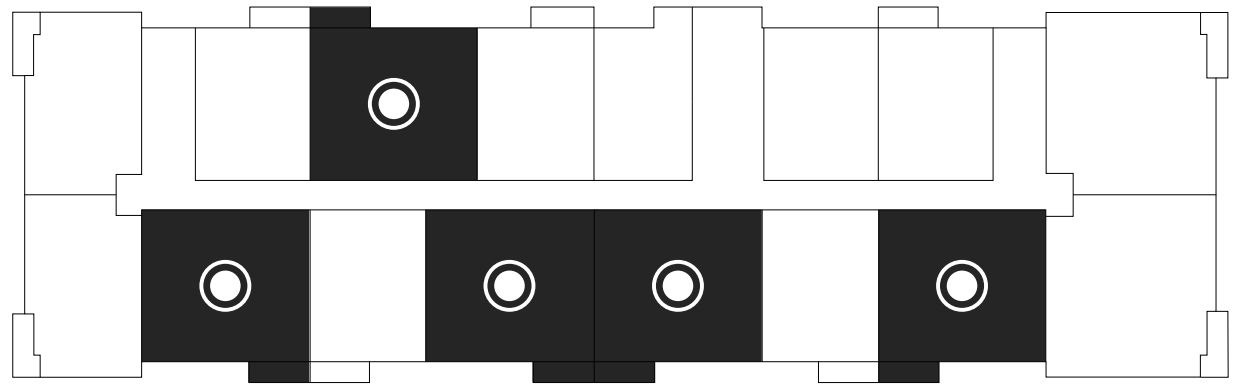

# SUITE TYPE B4

**871** sq ft

90 Waterford  
Green Common  
& 10 Highwater Path

# SUITE TYPE B4

**90 Waterford  
Green Common**

First Floor

105, 107, 108,  
110, 114

First floor

# SUITE TYPE B4

**10 Highwater Path**

First Floor

105, 107, 108,

110, 114

First floor