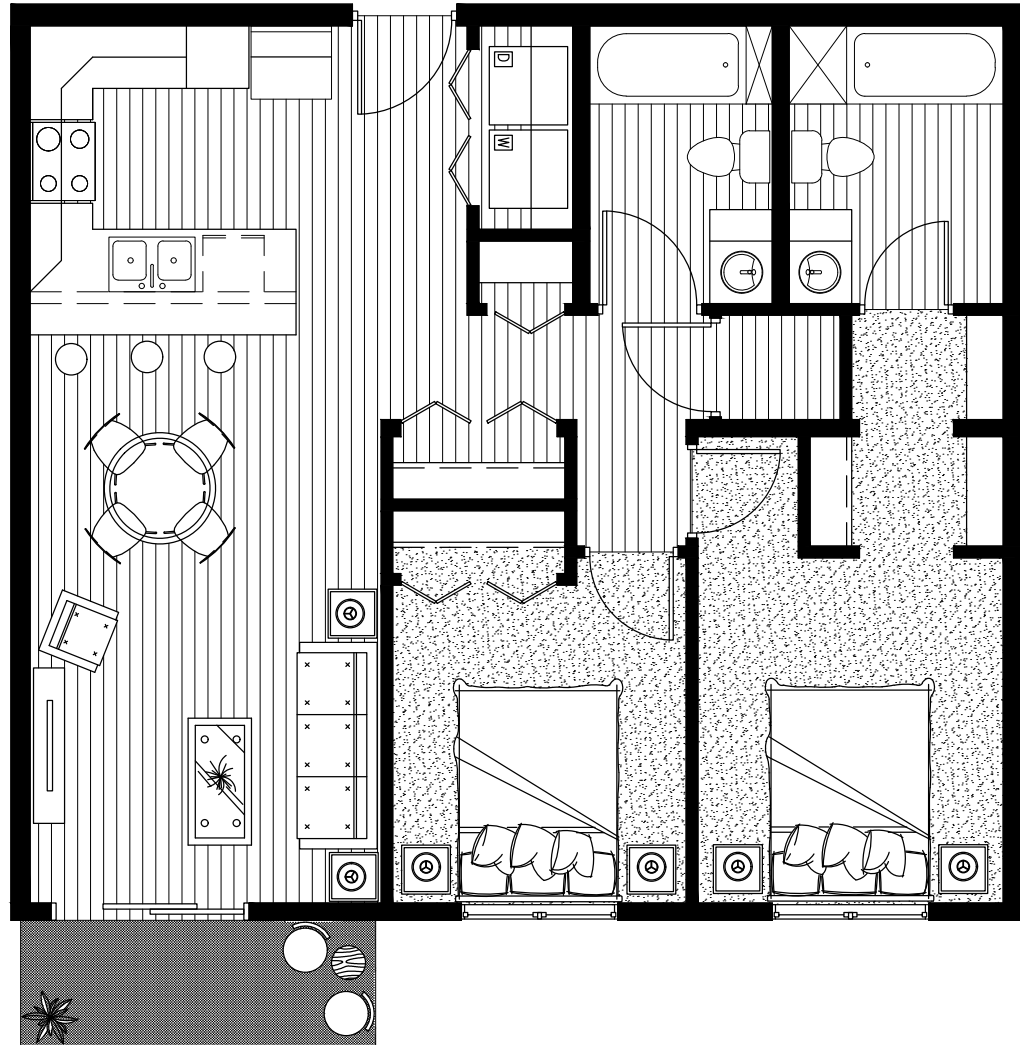

# SUITE TYPE B4

**871** sq ft

90 Waterford  
Green Common  
& 10 Highwater Path

# SUITE TYPE B4

**90 Waterford  
Green Common**

First Floor

105, 107, 108,  
110, 114

First floor

# SUITE TYPE B4

**10 Highwater Path**

First Floor

105, 107, 108,

110, 114

First floor