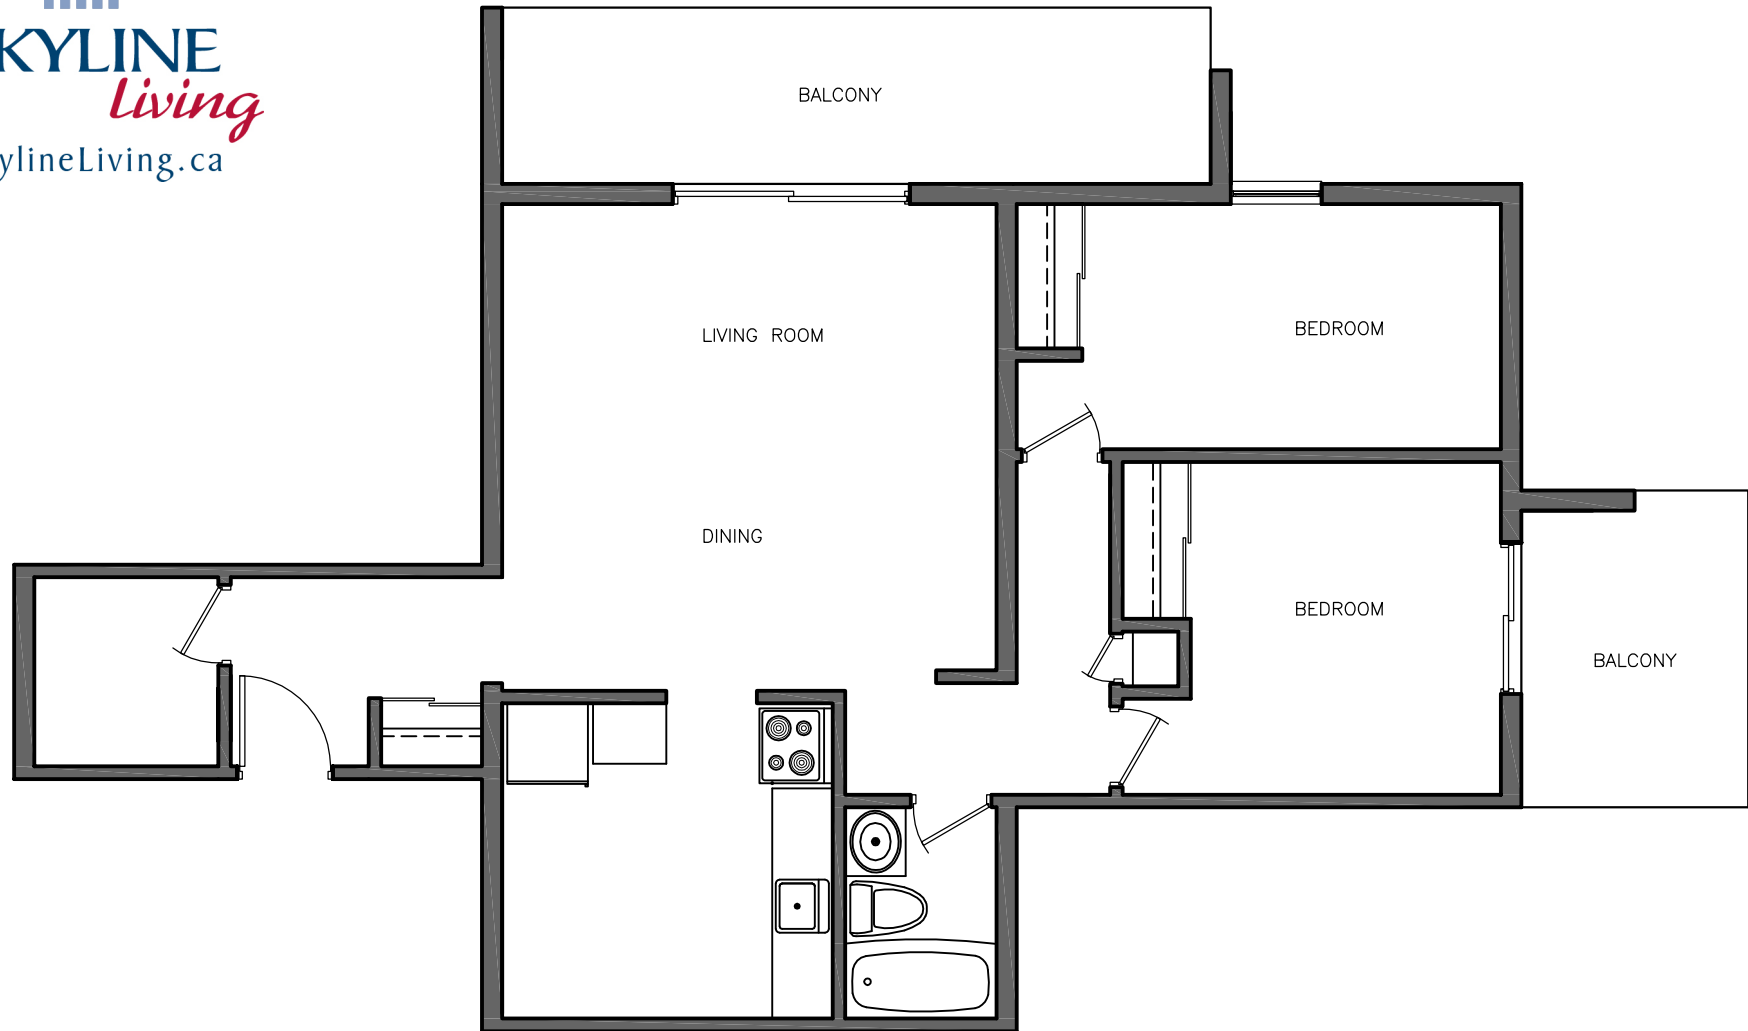

89 Riverview Drive

2 Bedrooms
Approx 910 sq ft

89 Riverview Drive

2 Bedrooms
Approx 930 sq ft

89 Riverview Drive

2 Bedrooms
Approx 860 sq ft

89 Riverview Drive

2 Bedrooms
Approx 875 sq ft