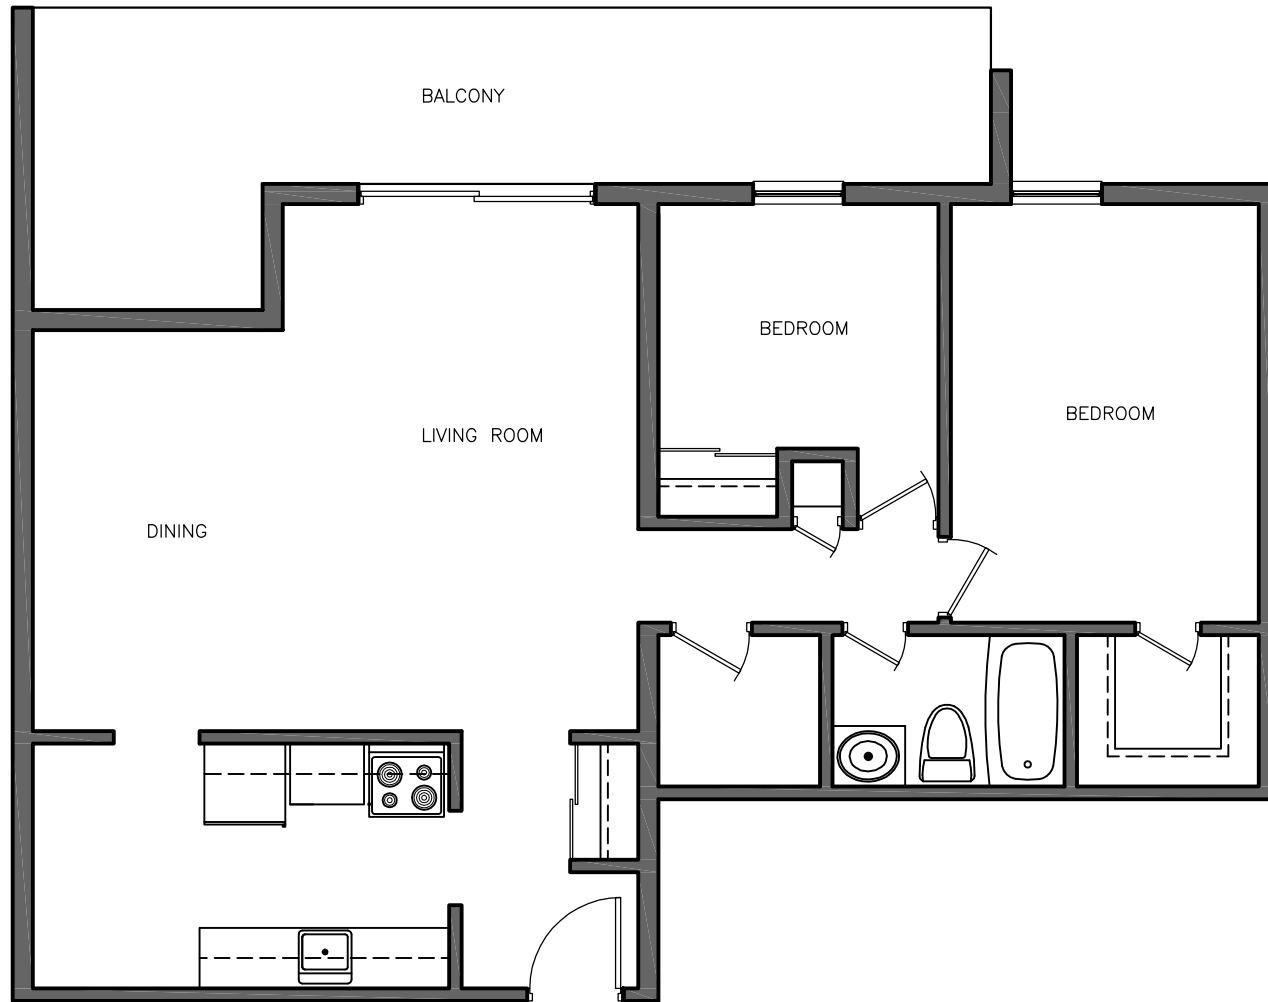

89 Riverview Drive

2 Bedrooms
Approx 910 sq ft

89 Riverview Drive

2 Bedrooms
Approx 930 sq ft

89 Riverview Drive

2 Bedrooms
Approx 860 sq ft

89 Riverview Drive

2 Bedrooms
Approx 875 sq ft