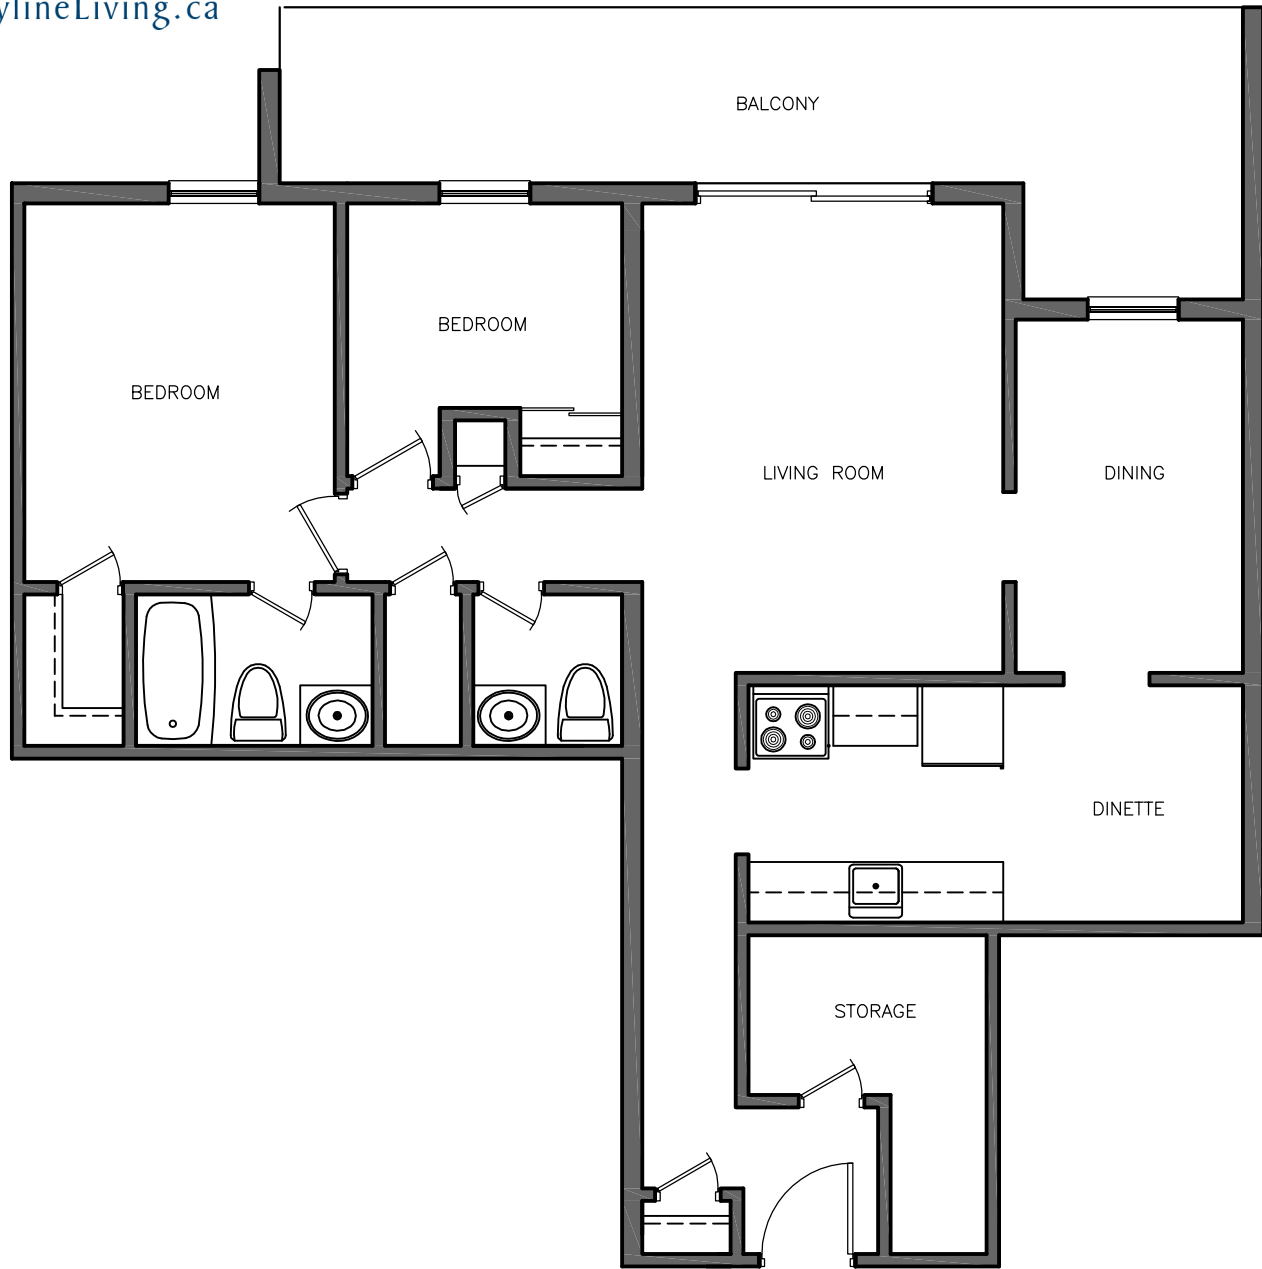

89 Riverview Drive

2 Bedrooms
Approx 910 sq ft

89 Riverview Drive

2 Bedrooms
Approx 930 sq ft

89 Riverview Drive

2 Bedrooms
Approx 860 sq ft

89 Riverview Drive

2 Bedrooms
Approx 875 sq ft