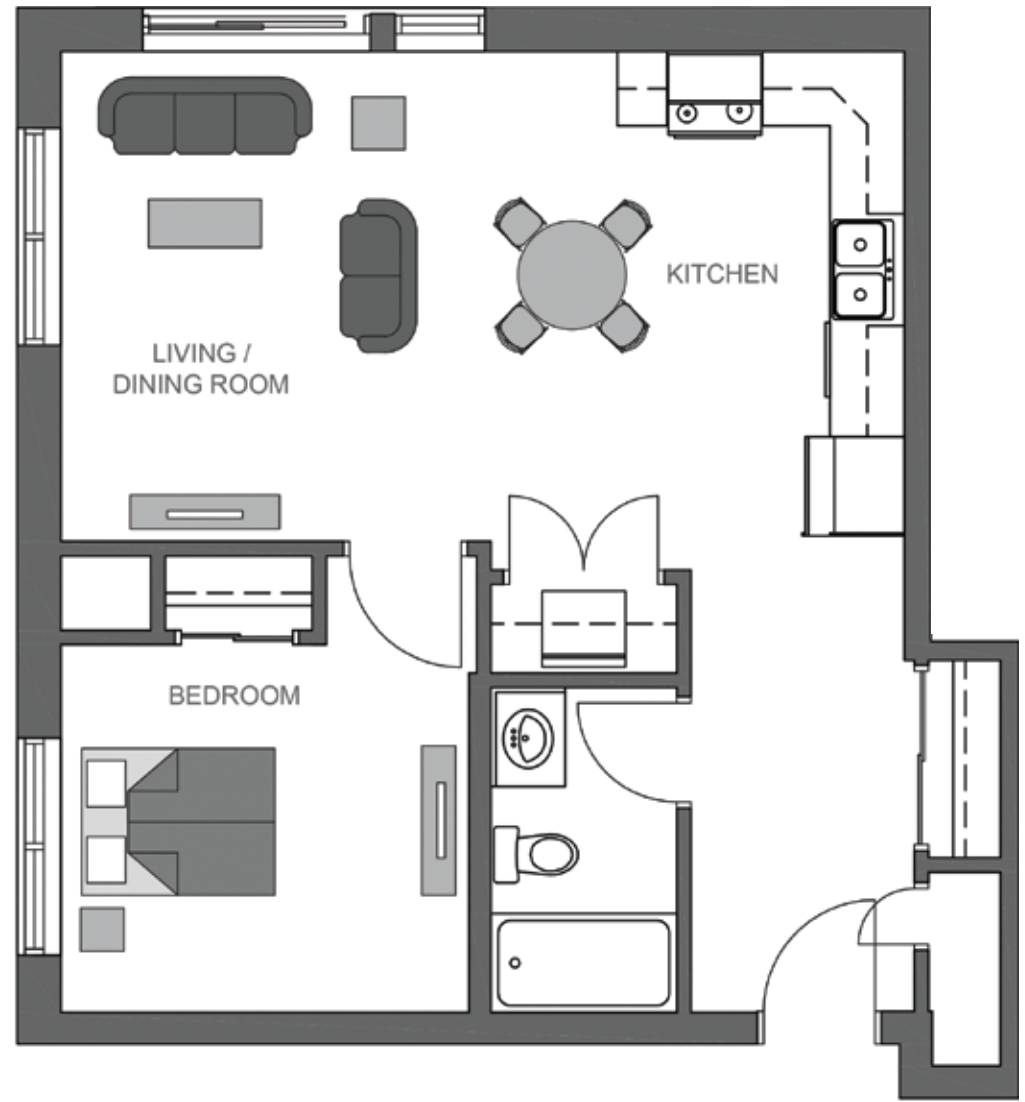

MacDonald Suite

660 sq ft

555 Park Road North

All room measurements are preliminary based on current building concept and unit configurations and are subject to change.