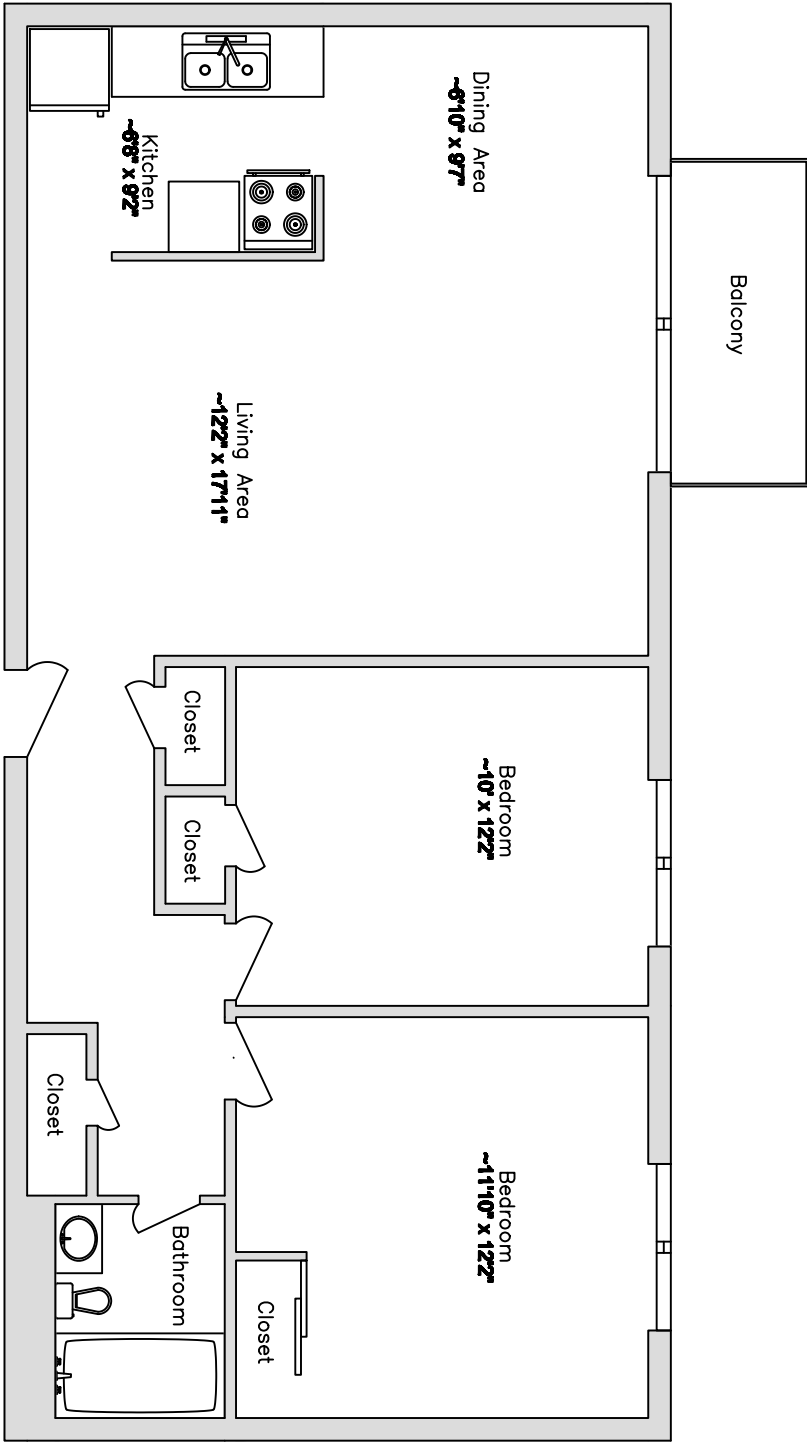

1223 Richmond Street  
London  
2 Bedroom Apartment  
Unit 508  
820 ft<sup>2</sup>  
N.I.S.

1223 Richmond Street  
London  
2 Bedroom Apartment  
Unit 112  
800 ft<sup>2</sup>  
N.T.S.