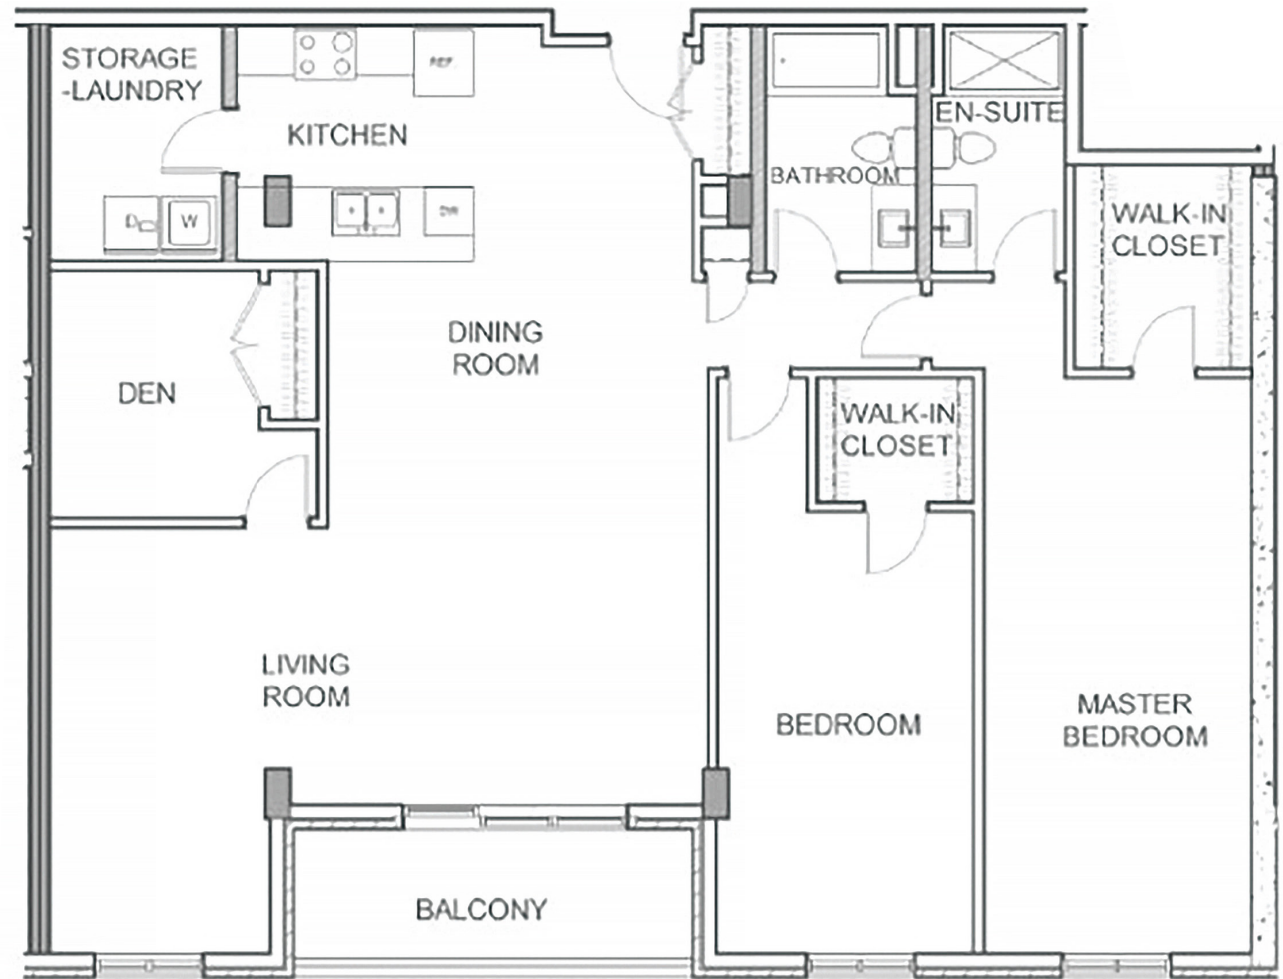

Suite J

1695 sq ft

79 Holtwood Court

All room measurements are preliminary based on current building concept and unit configurations and are subject to change.