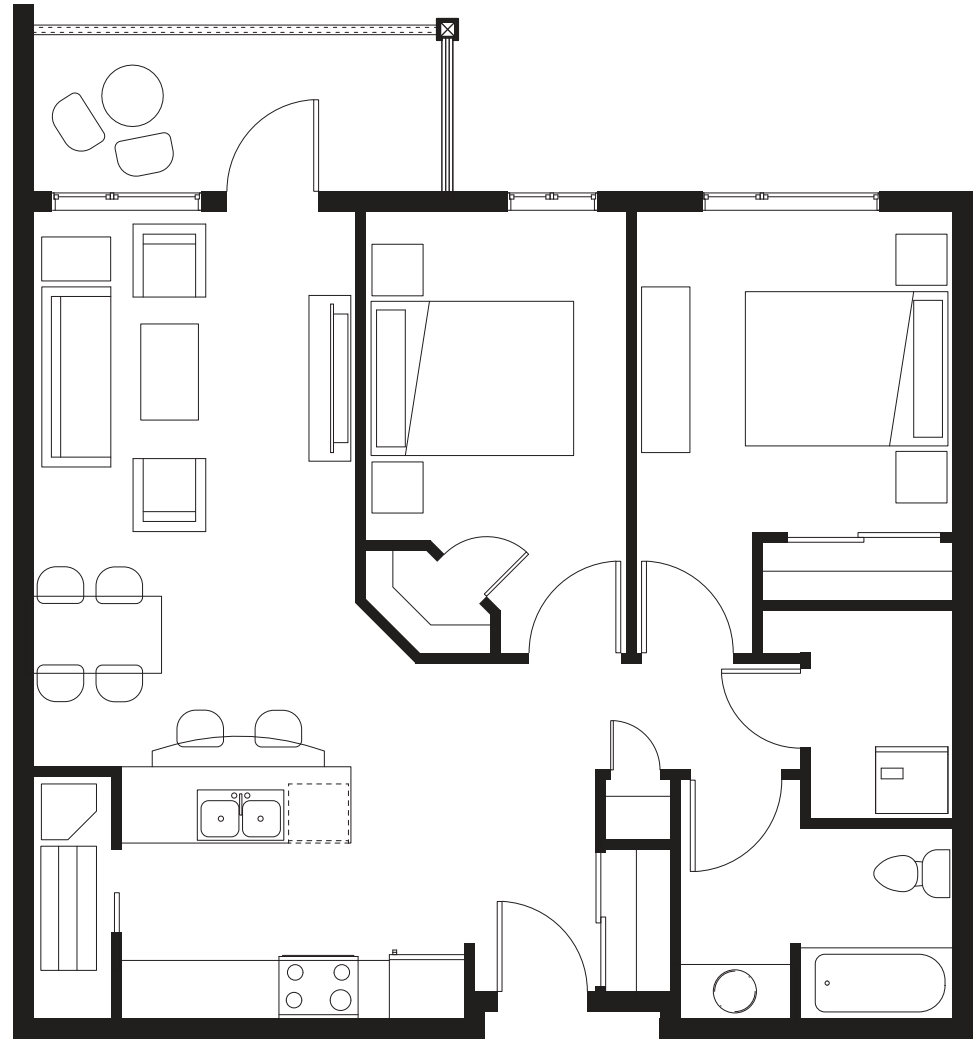

# ENCORE

**893** sq ft

2390 McPhillips St.

Suites 104, 106, 110,  
112, 118, 120, 124, 126,  
204, 206, 210, 212,  
218, 220, 224, 226,  
304, 306, 310, 312,  
318, 320, 324, 326,  
404, 406, 410, 412,  
418, 420, 424, 426

LADY  
JOYCE  
APARTMENTS

First floor

Second floor

Third floor

Fourth floor

All suite measurements are preliminary based on current building concept and unit configurations and are subject to change.