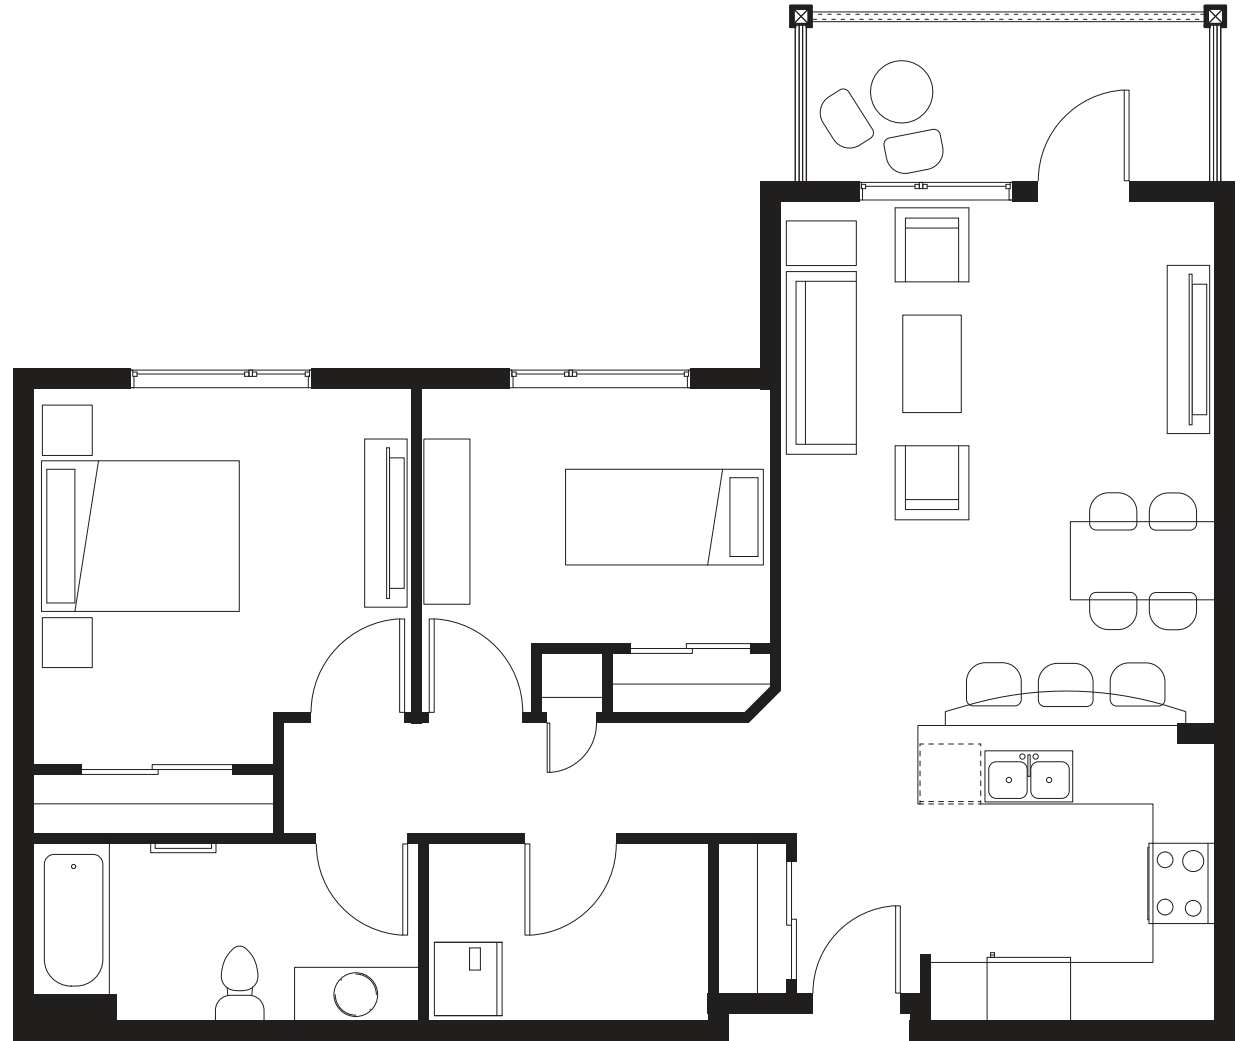

# REGAL

**947** sq ft

2390 McPhillips St.

Suites 103, 109, 125,  
203, 209, 217, 225,  
303, 309, 317, 325,  
403, 409, 417, 425

LADY  
JOYCE  
APARTMENTS

First floor

Second floor

Third floor

Fourth floor

All suite measurements are preliminary based on current building concept and unit configurations and are subject to change.