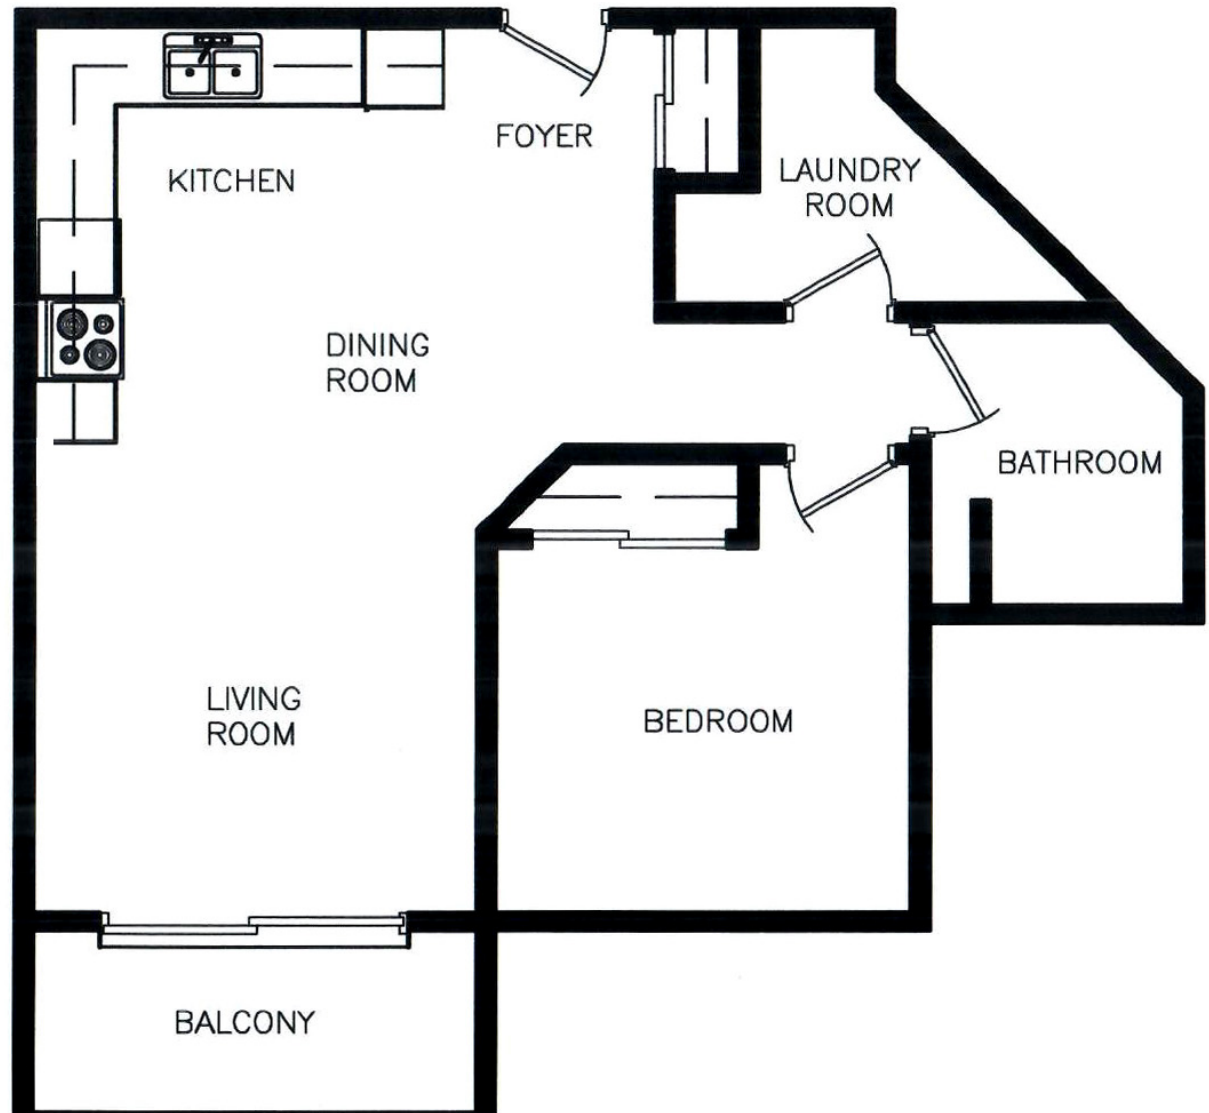

25 PRIMROSE

Approx. **640** sq ft

1 Bedroom

Units 104 & 106

Disclaimer: This floor plan is for illustrative purposes and is intended to be used as a guide only. While every effort has been made to ensure its accuracy, measurements may not be exact.