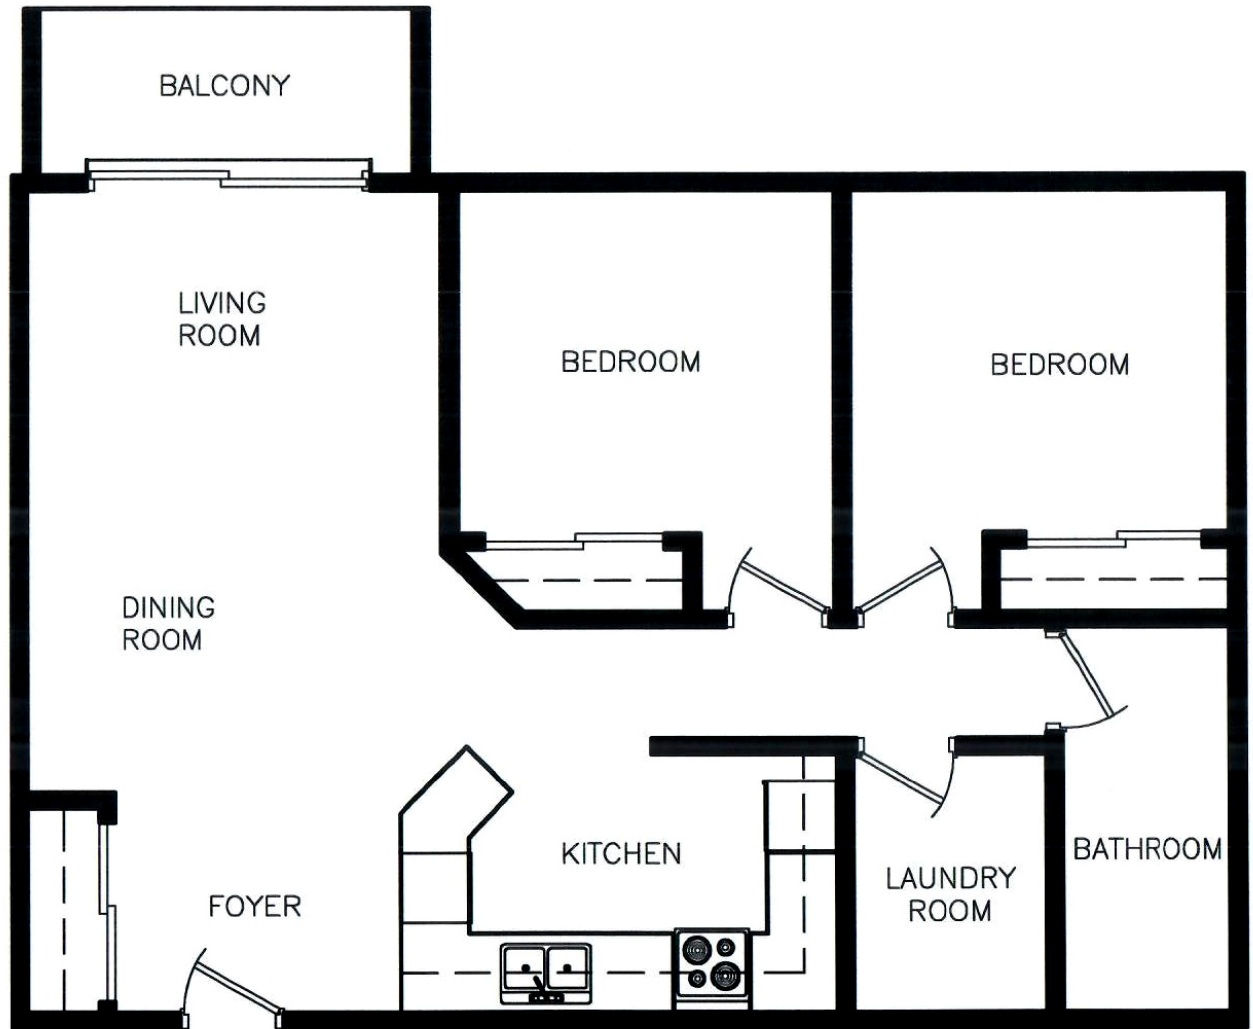

25 PRIMROSE

Approx. **900** sq ft

2 Bedroom

Units 105, 205,
305, 405

Disclaimer: This floor plan is for illustrative purposes and is intended to be used as a guide only. While every effort has been made to ensure its accuracy, measurements may not be exact.