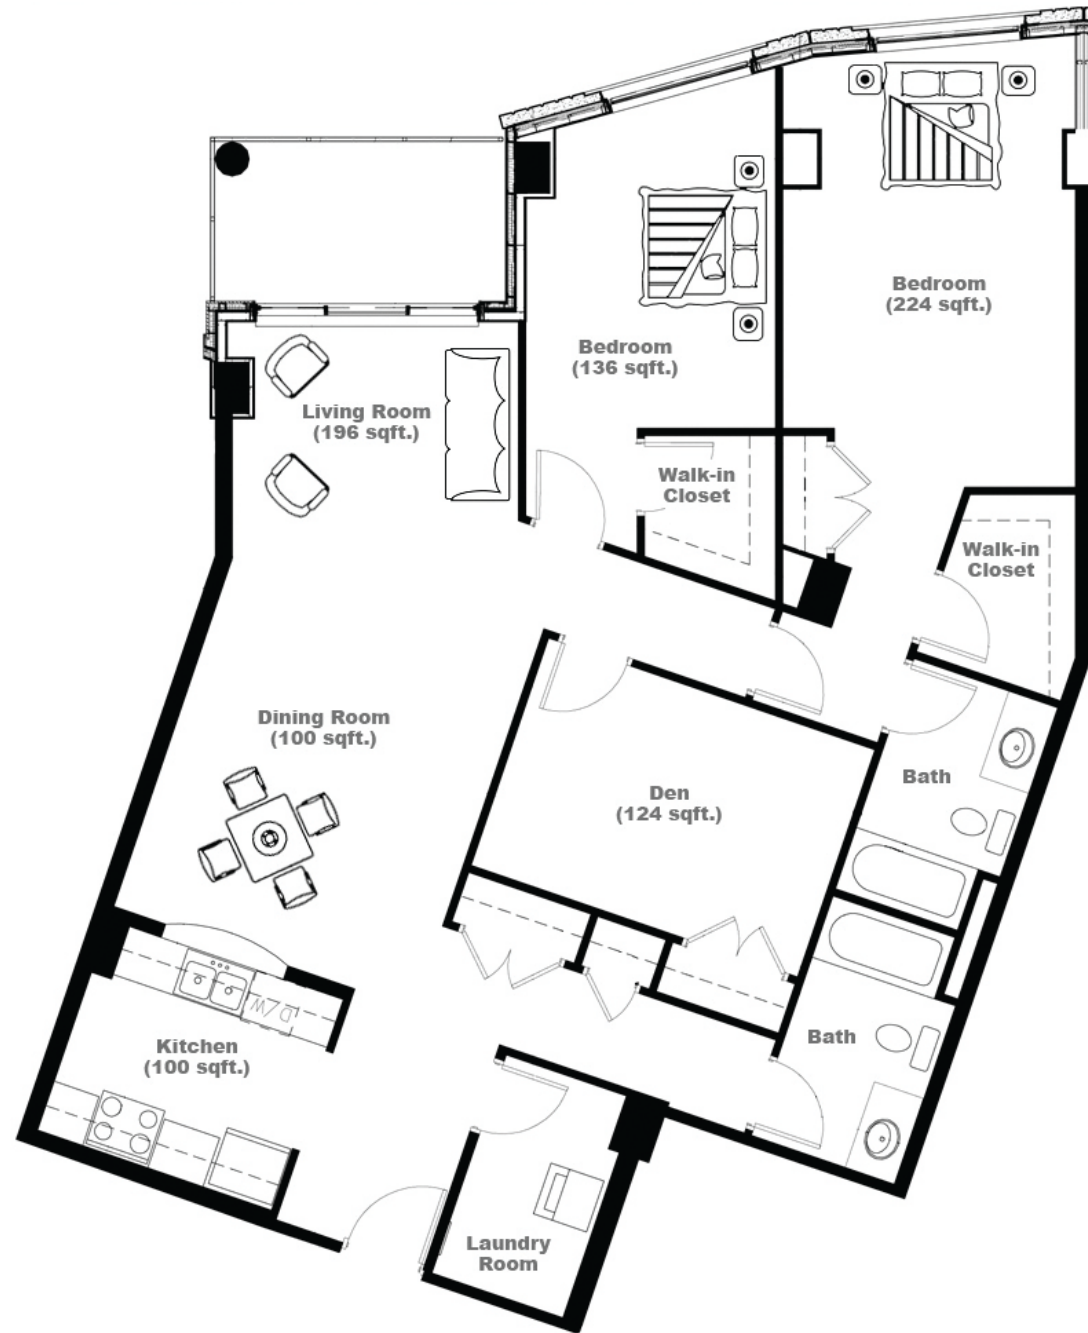

# Unit J

**1,322 sq ft**

3330 Barnstead Lane

All room measurements are preliminary based on current building concept and unit configurations and are subject to change.