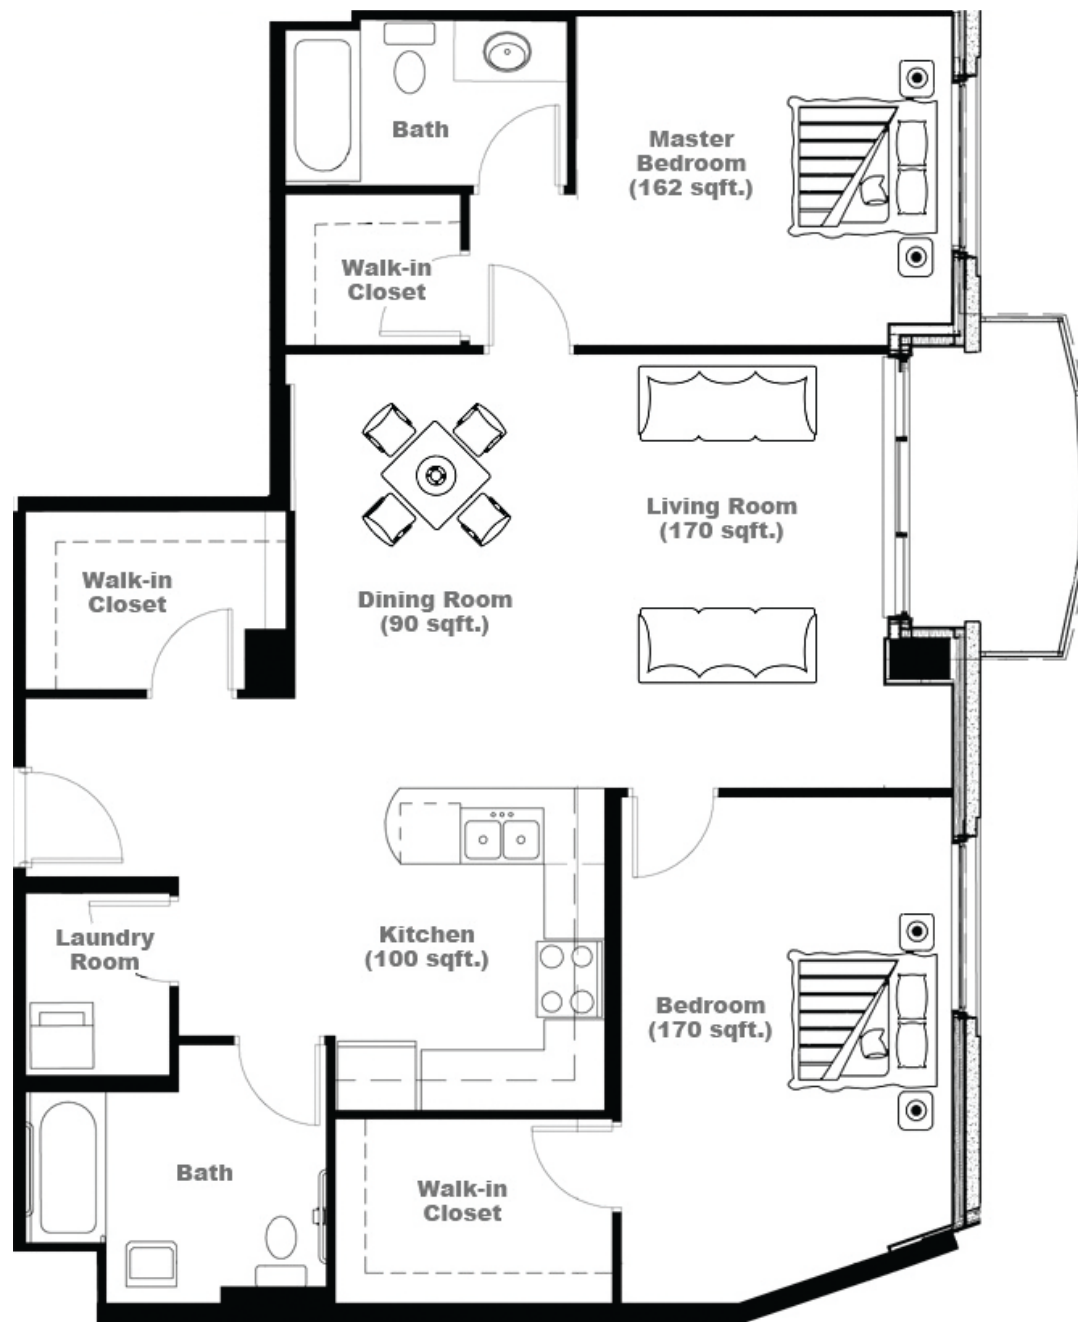

Unit B

1,130 sq ft

3330 Barnstead Lane

All room measurements are preliminary based on current building concept and unit configurations and are subject to change.