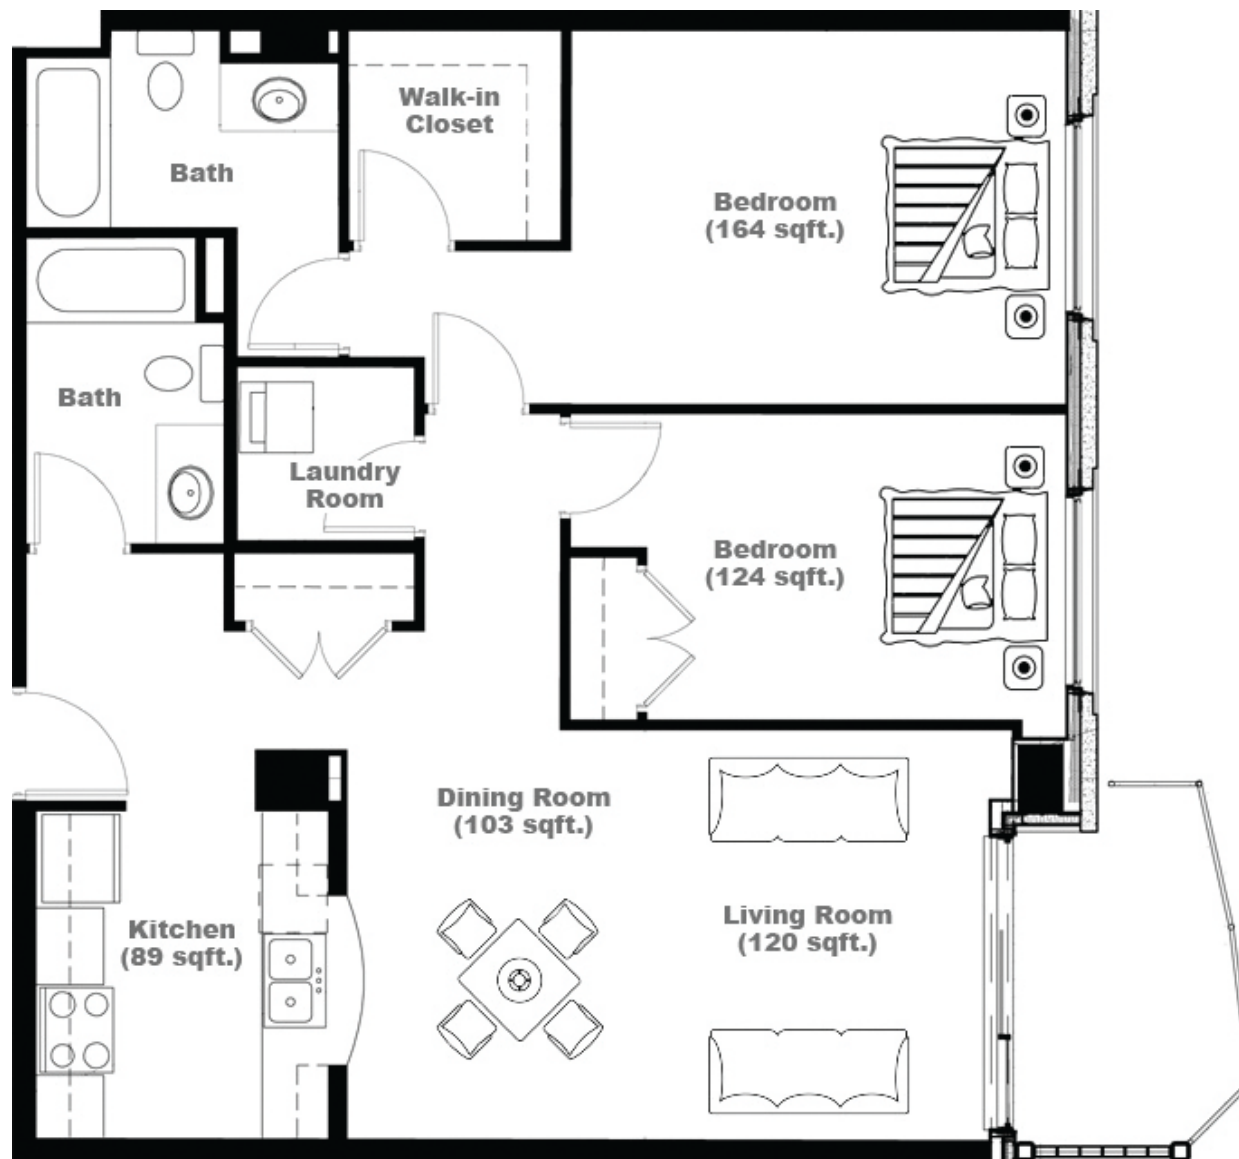

Unit D

948 sq ft

3330 Barnstead Lane

All room measurements are preliminary based on current building concept and unit configurations and are subject to change.