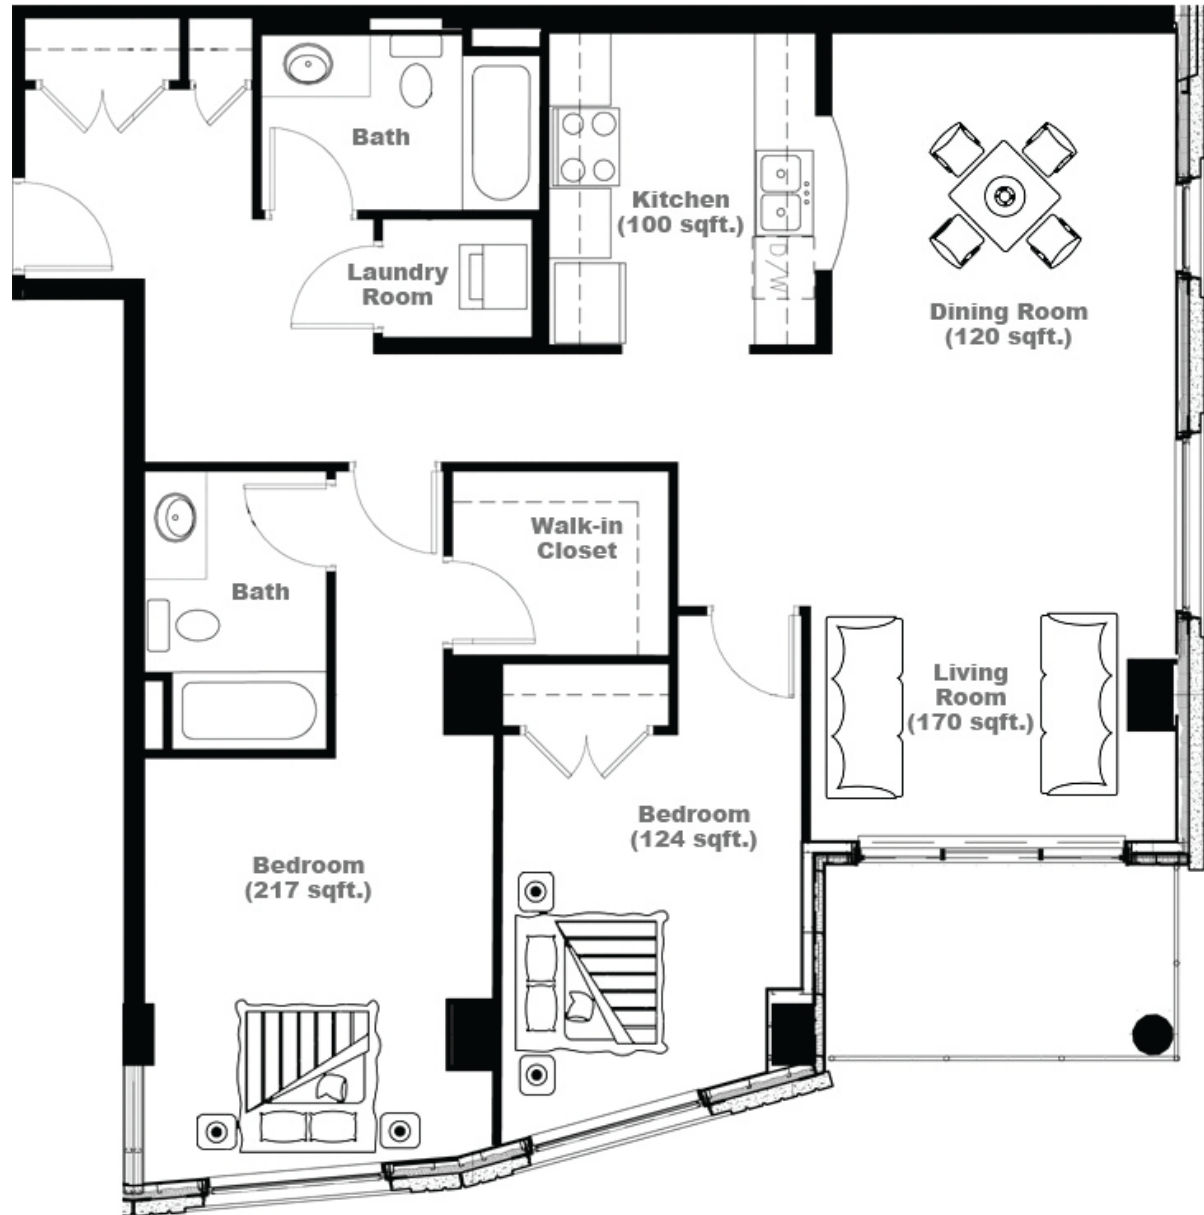

# Unit P

**1,141** sq ft

3330 Barnstead Lane

All room measurements are preliminary based on current building concept and unit configurations and are subject to change.