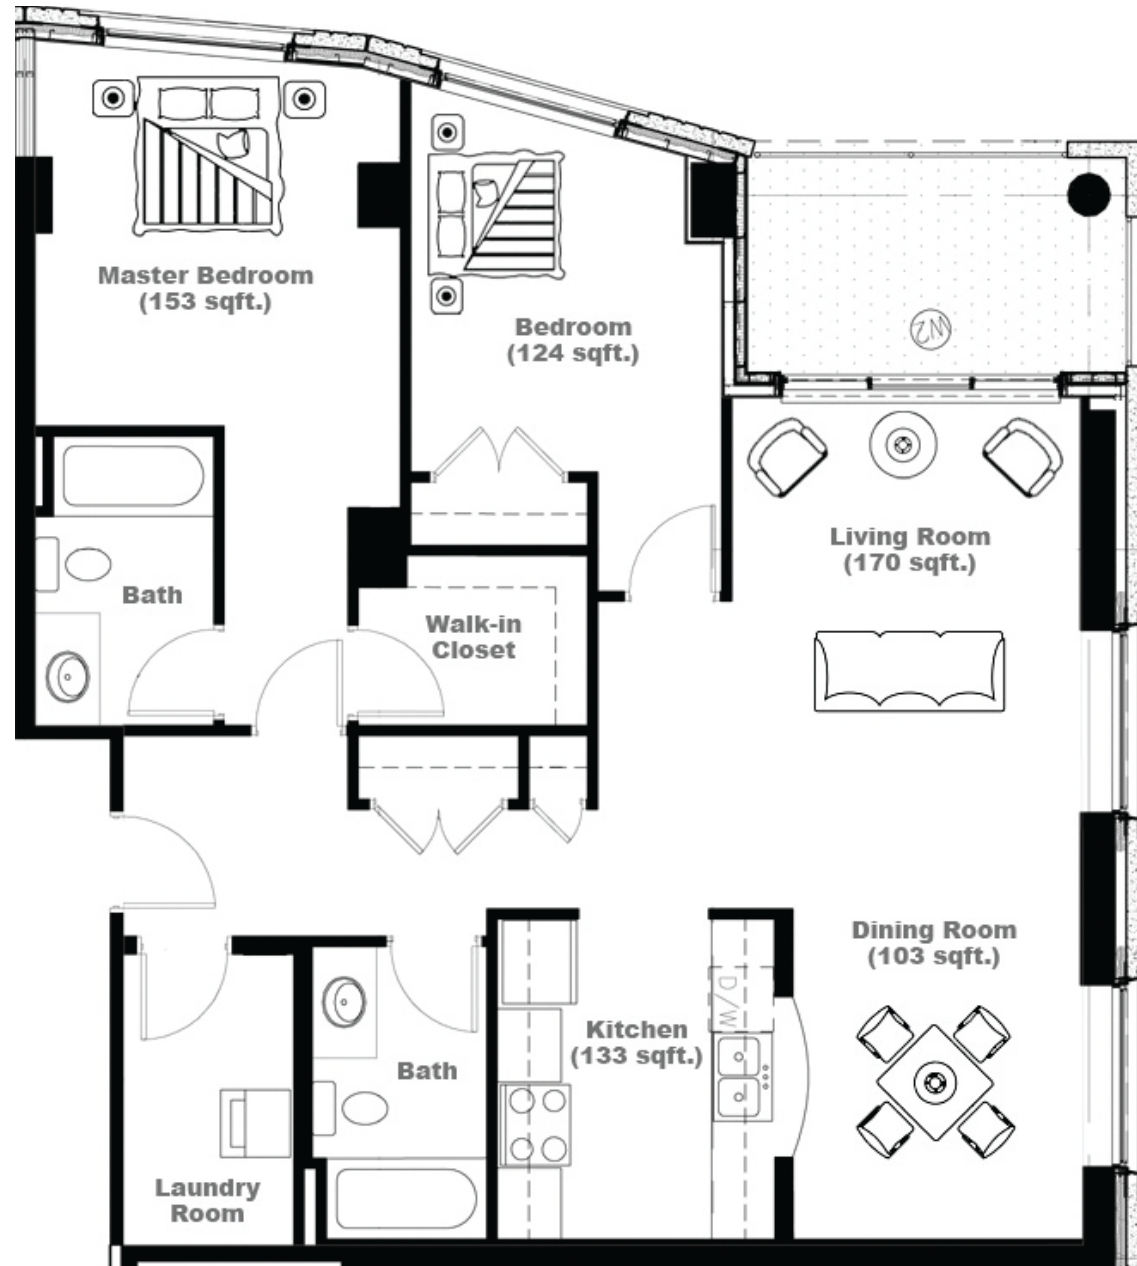

# Unit A

**1,091** sq ft

3330 Barnstead Lane

All room measurements are preliminary based on current building concept and unit configurations and are subject to change.