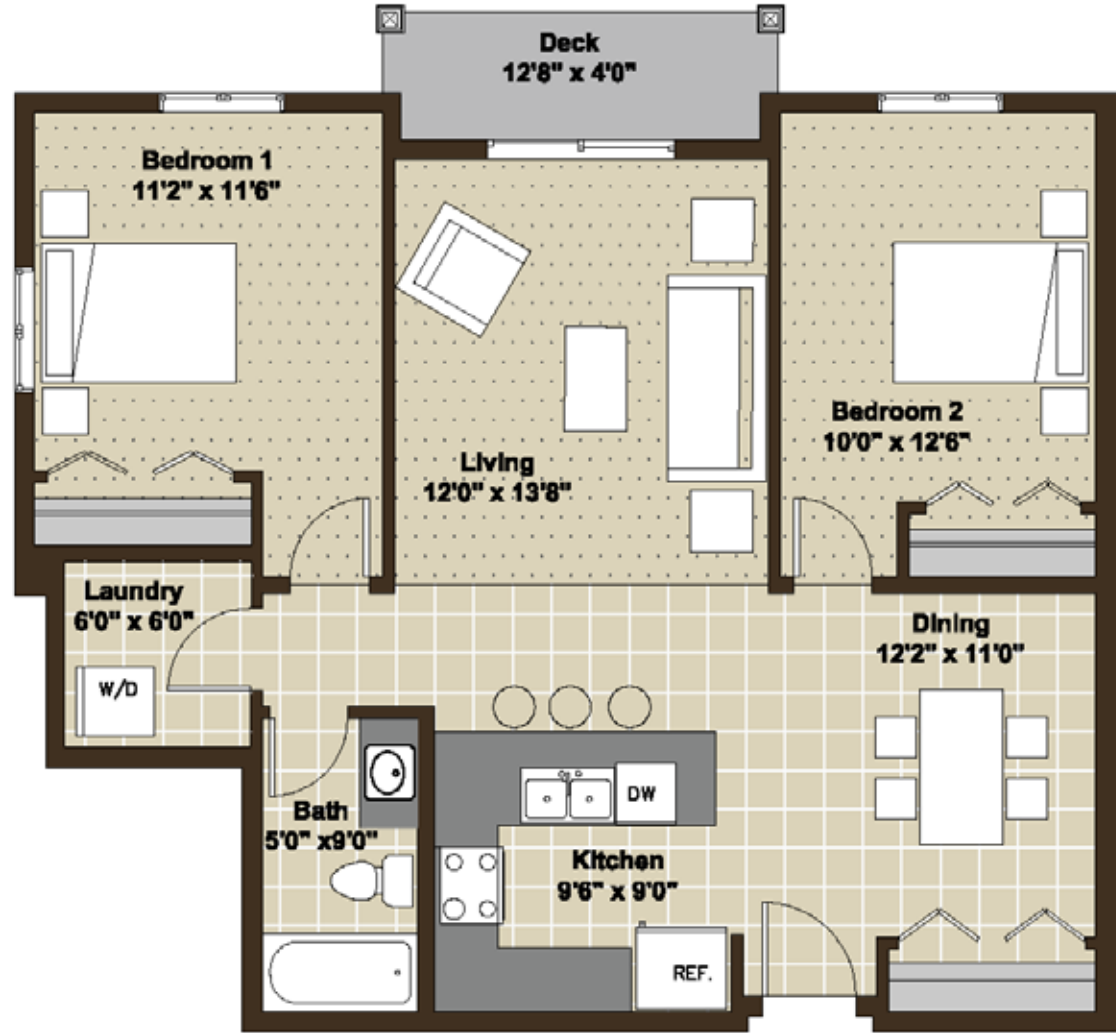

Malbec 1

895 sq ft

5000, 5100, 5400 &
5500 Clover Bar Road

Building B
Main Floor

Building B
2nd, 3rd, 4th Floors

All suite measurements are preliminary based on current building concept and unit configurations and are subject to change.