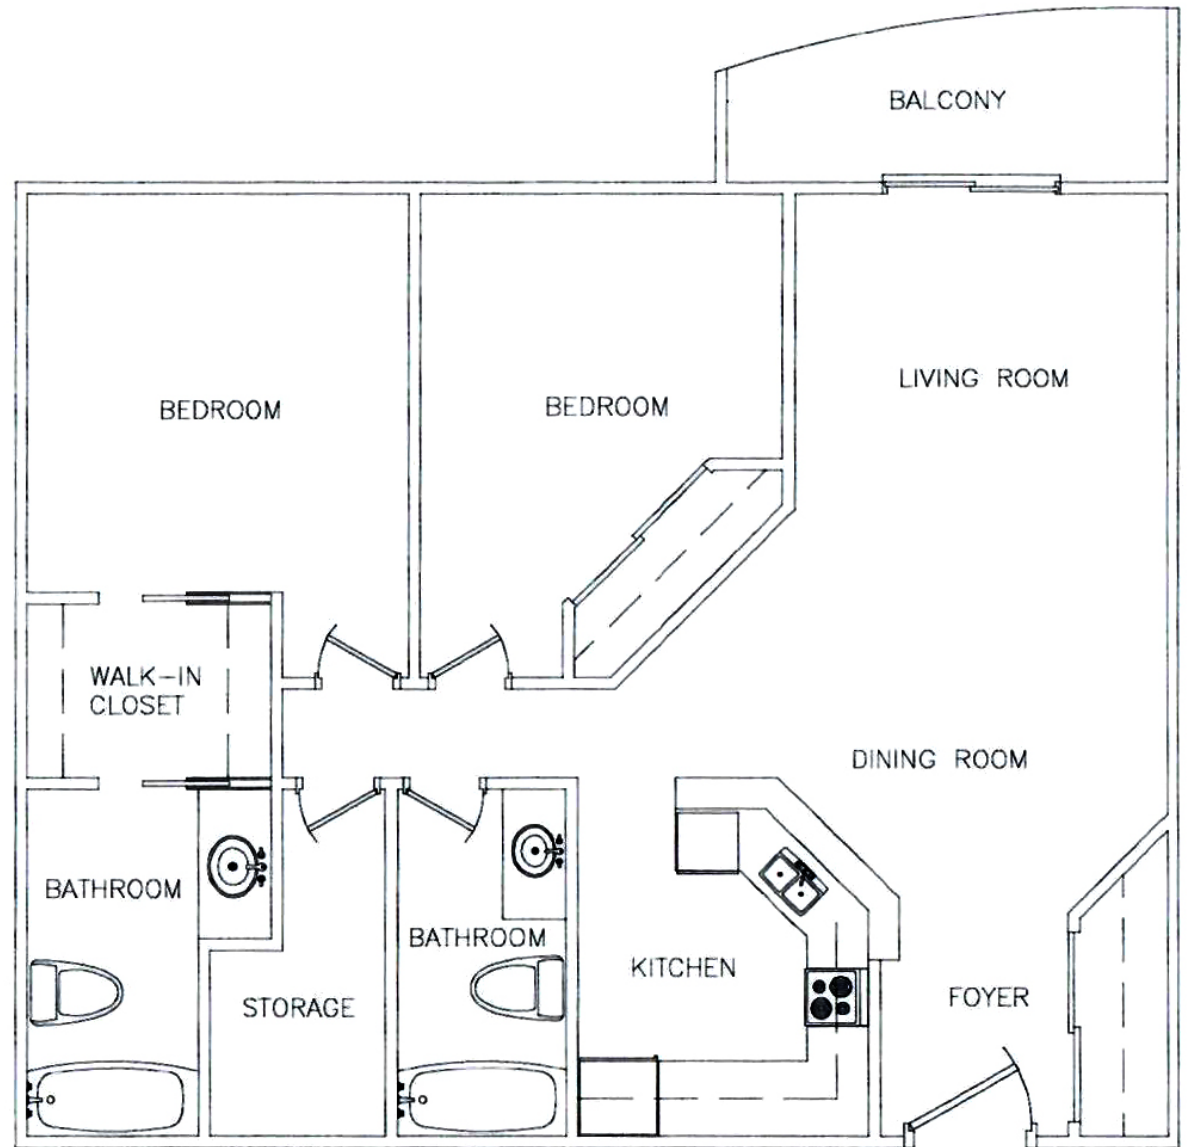

# 35 PRIMROSE

Approx. **1025** sq ft

**2 Bedroom**

Units 205, 305 & 405

Disclaimer: This floor plan is for illustrative purposes and is intended to be used as a guide only. While every effort has been made to ensure its accuracy, measurements may not be exact.