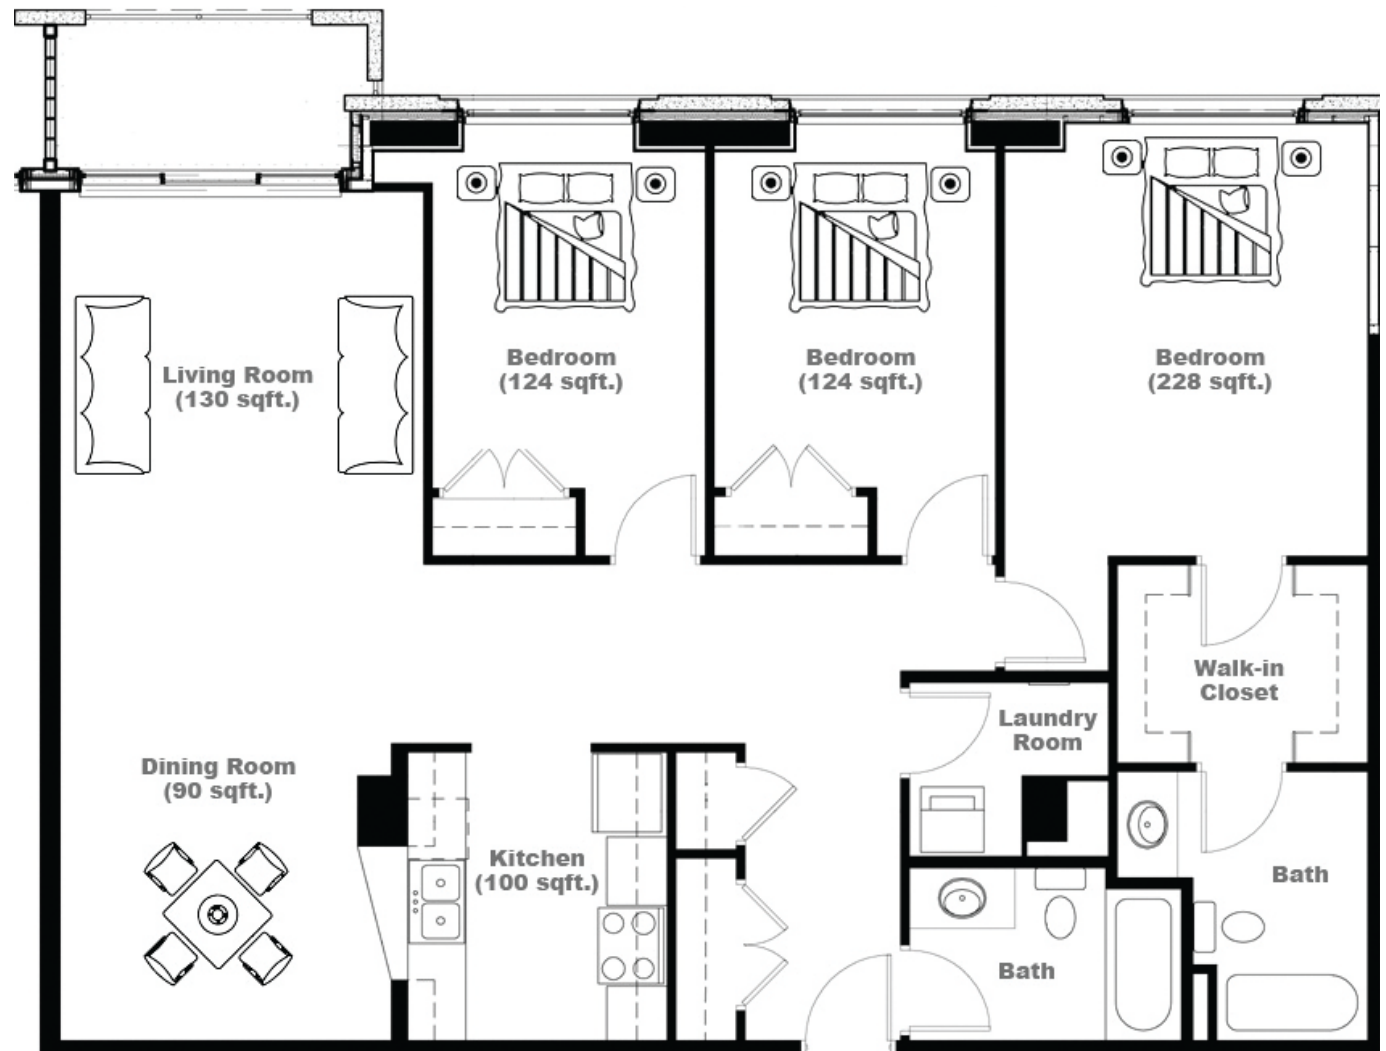

# Unit A

**1,250 sq ft**

3330 Barnstead Lane

All room measurements are preliminary based on current building concept and unit configurations and are subject to change.