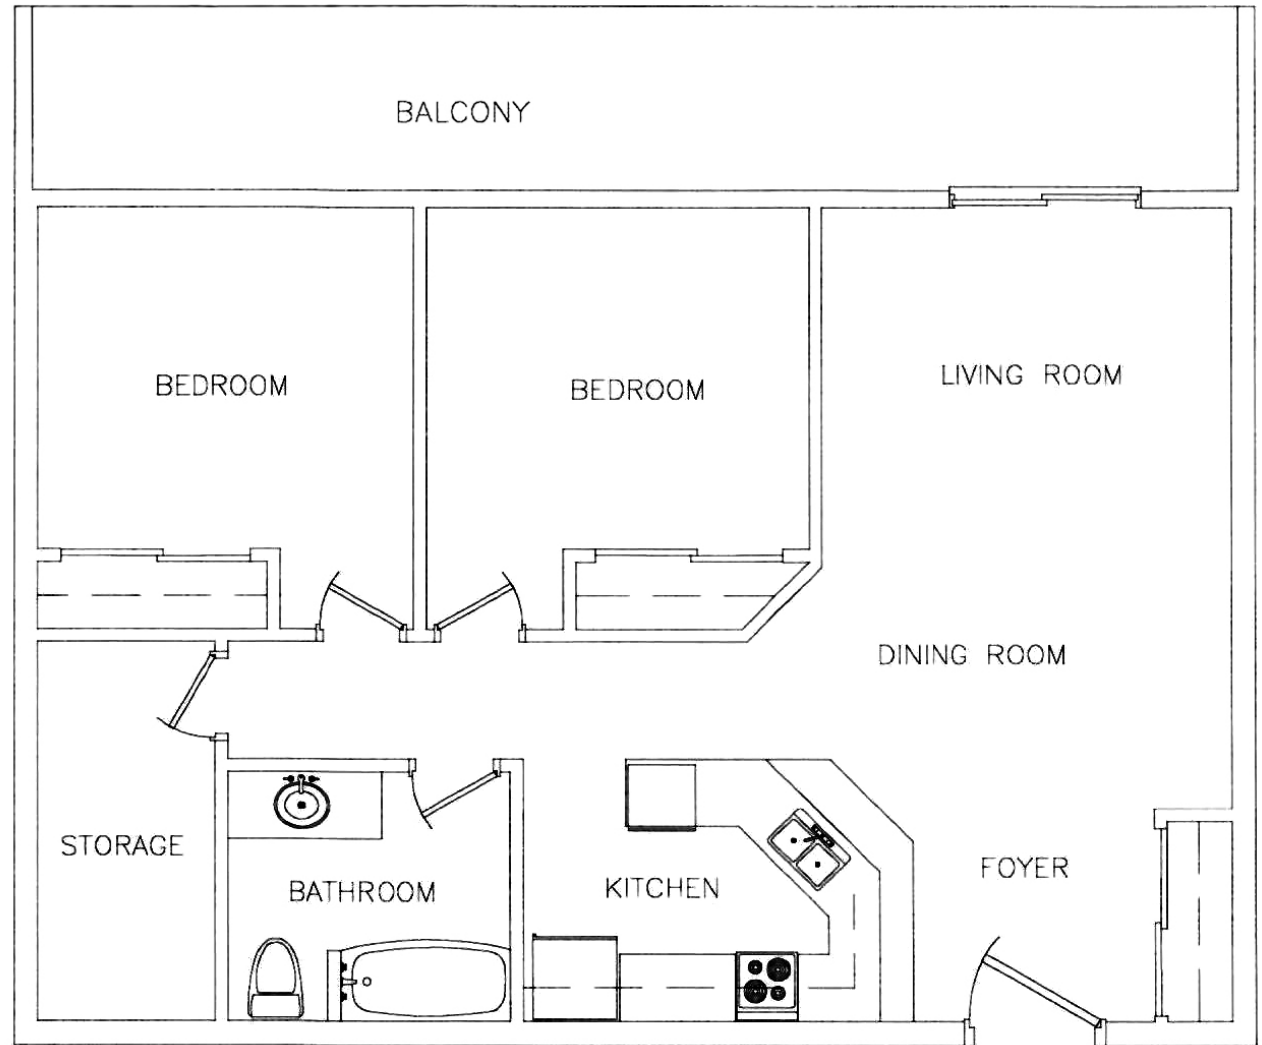

55 PRIMROSE

Approx. **903** sq ft

2 Bedroom

Unit 203

Disclaimer: This floor plan is for illustrative purposes and is intended to be used as a guide only. While every effort has been made to ensure its accuracy, measurements may not be exact.