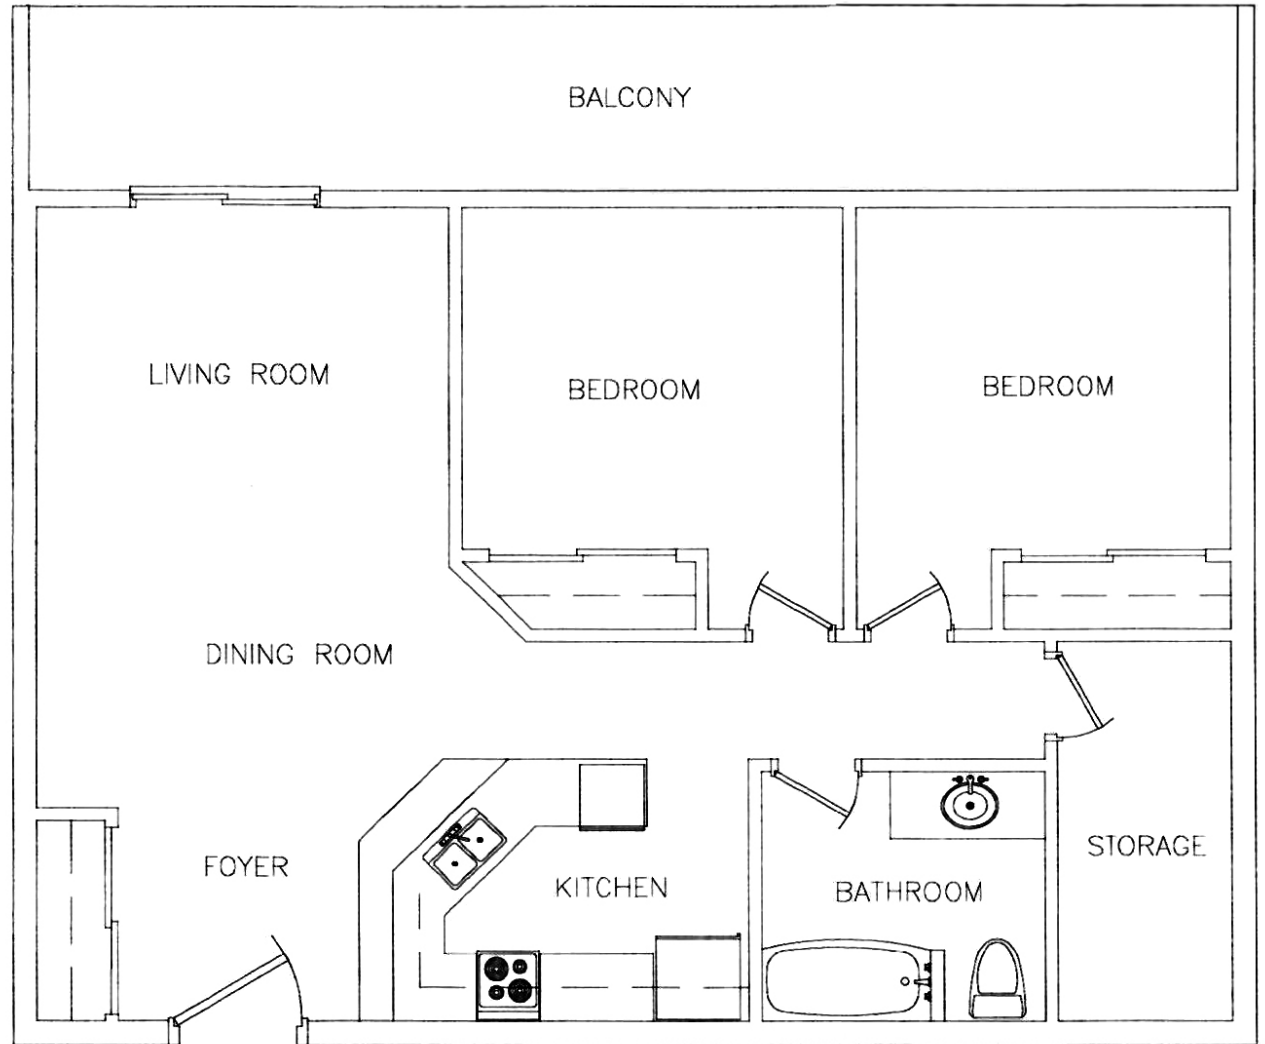

55 PRIMROSE

Approx. **903** sq ft

2 Bedroom

Unit 205

Disclaimer: This floor plan is for illustrative purposes and is intended to be used as a guide only. While every effort has been made to ensure its accuracy, measurements may not be exact.