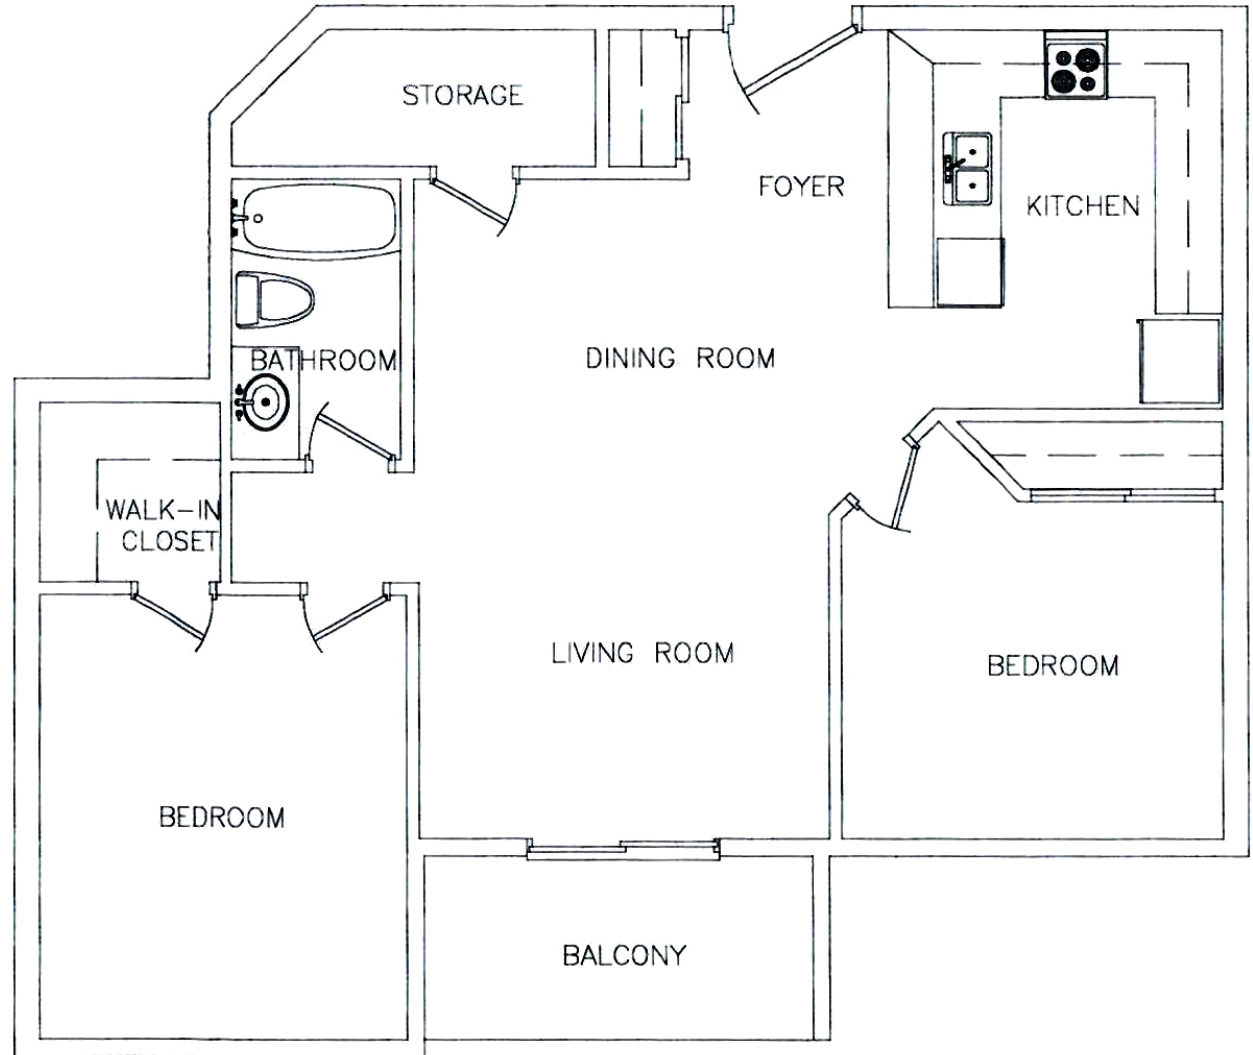

55
PRIMROSE

Approx. **902** sq ft

2 Bedroom

Units 304 & 404

Disclaimer: This floor plan is for illustrative purposes and is intended to be used as a guide only. While every effort has been made to ensure its accuracy, measurements may not be exact.