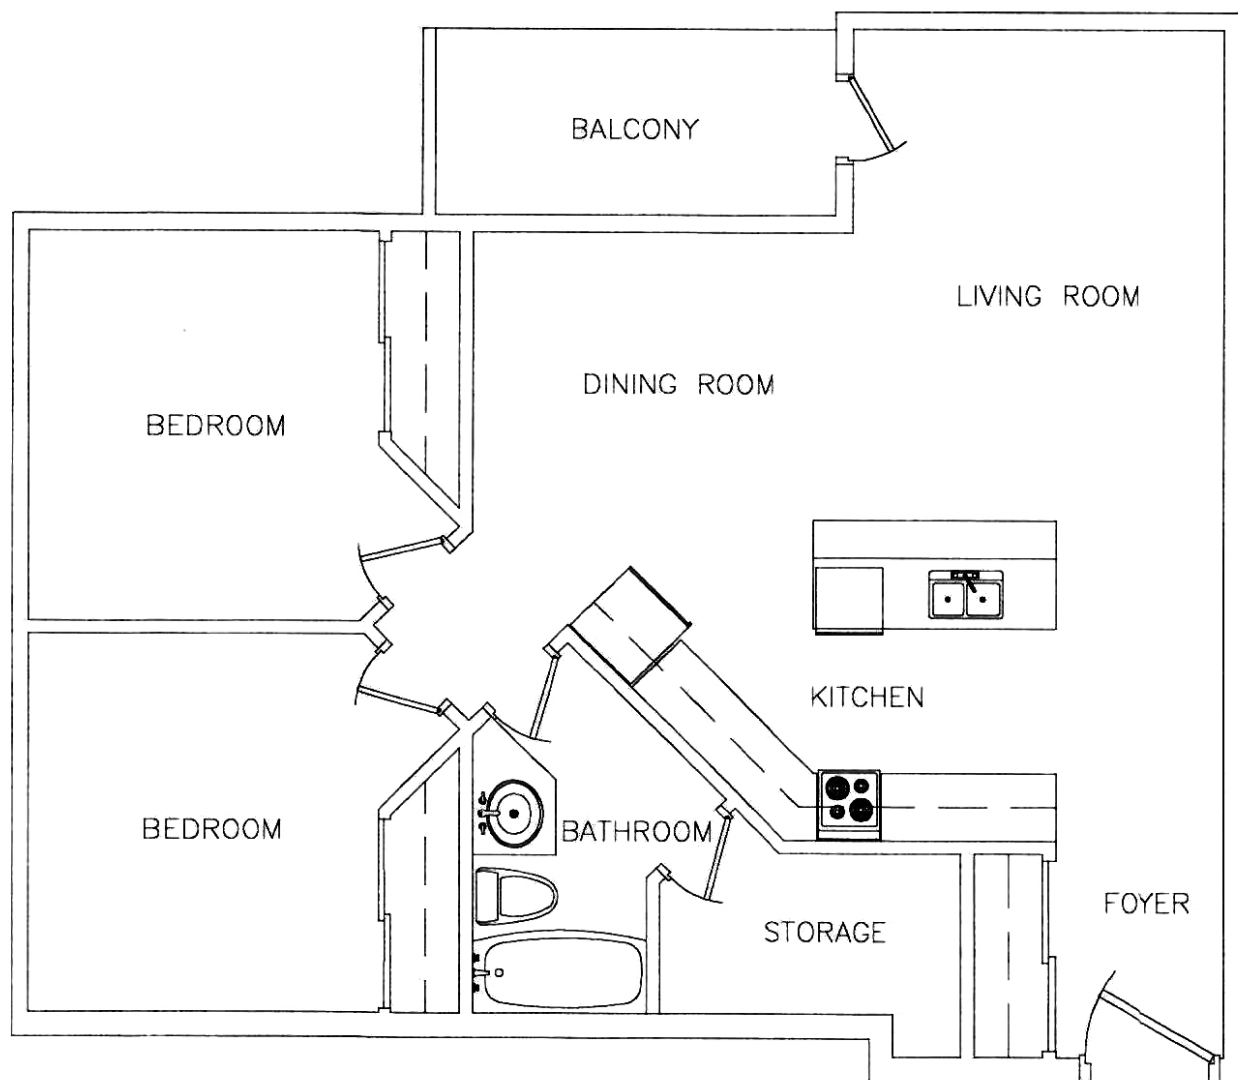

55 PRIMROSE

Approx. **938** sq ft

2 Bedroom

Unit 307 & 407

Disclaimer: This floor plan is for illustrative purposes and is intended to be used as a guide only. While every effort has been made to ensure its accuracy, measurements may not be exact.