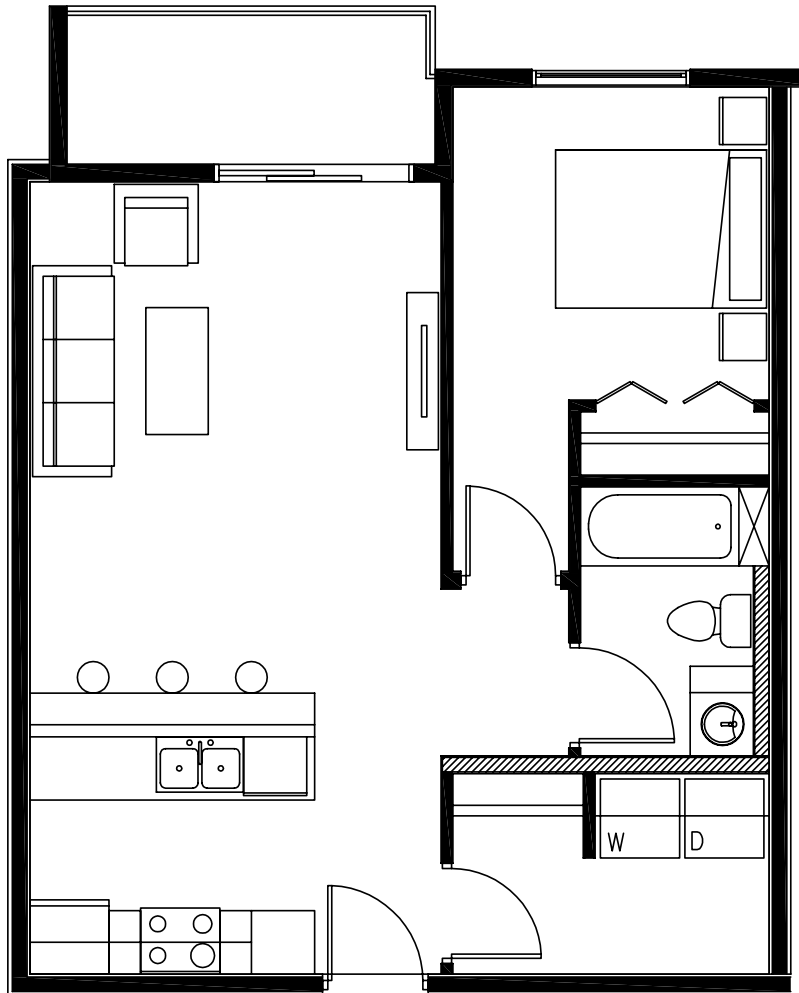

ALEXANDRITE

SIZE - 615 SQ.FT.
1 BEDROOM, 1 BATHROOM