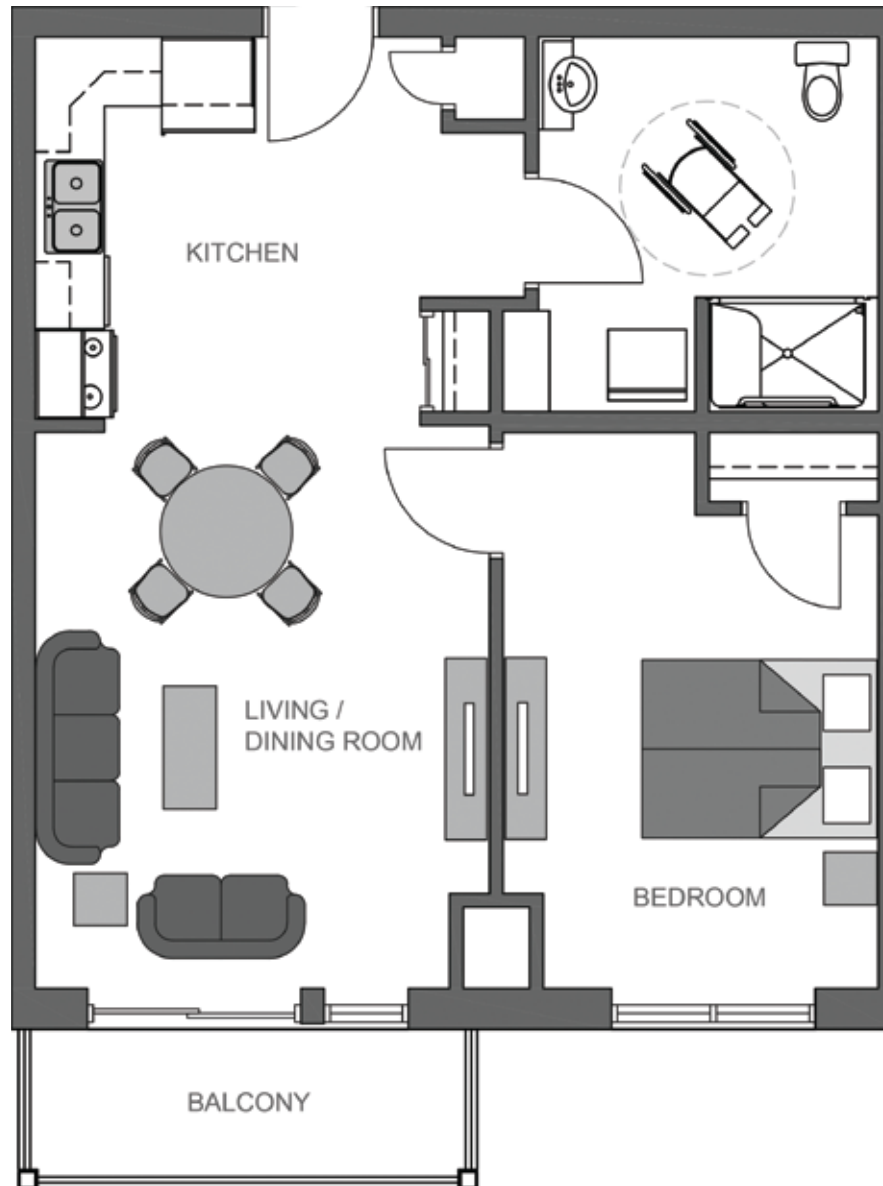

Jackson Suite

690 sq ft

555 Park Road North

Harris
Place

All room measurements are preliminary based on current building concept and unit configurations and are subject to change.