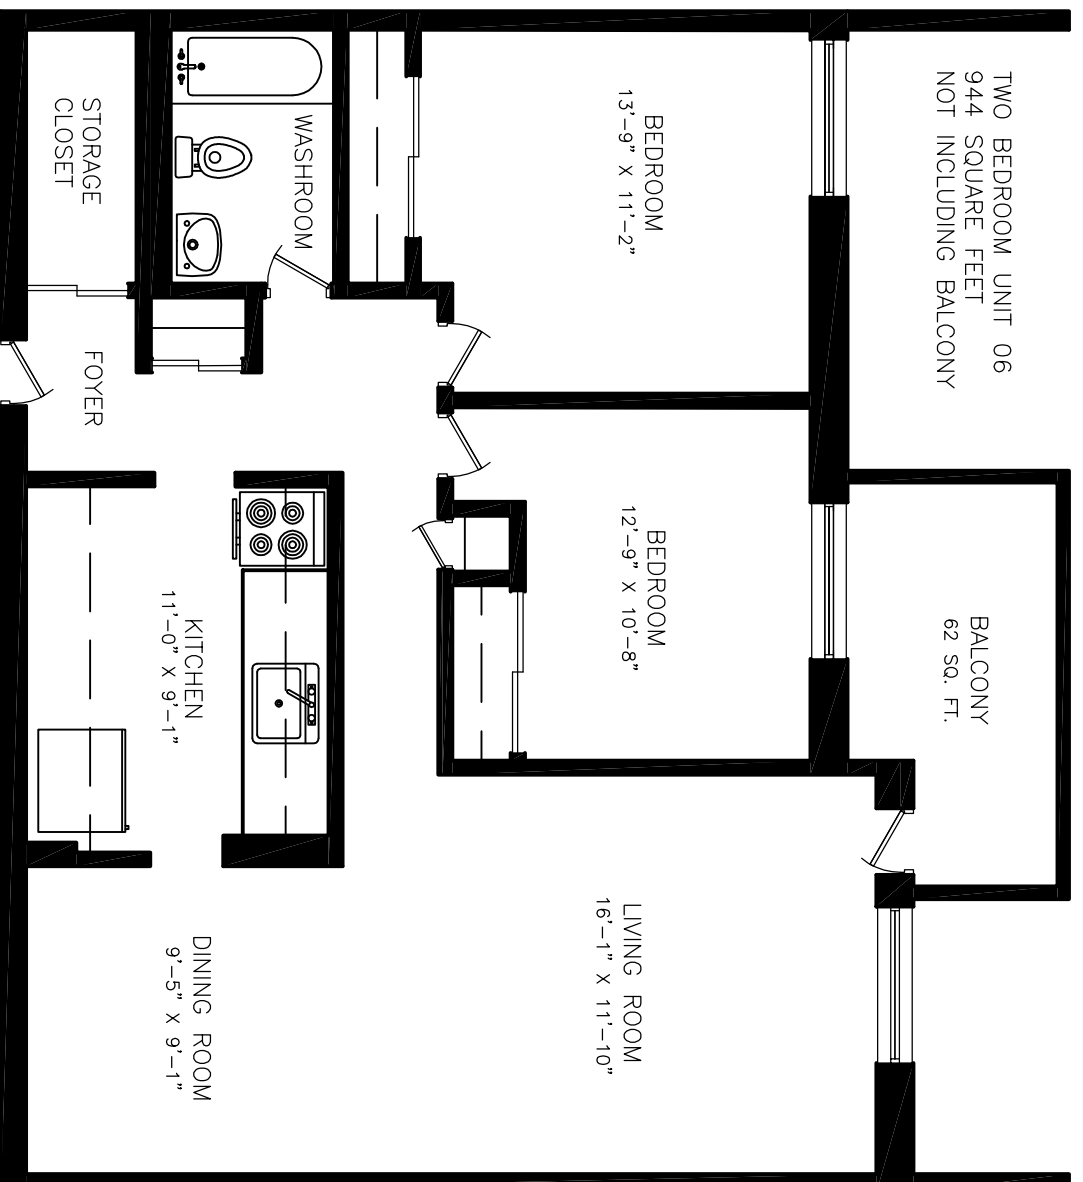

Disclaimer: This floor plan is for illustrative purposes and is intended to be used as a guide only. While every effort has been made to ensure its accuracy, measurements may not be exact.

2 RUE RADISSON

2 BEDROOM UNIT 03

Approx. 935 sq ft

TWO BEDROOM UNIT 04
963 SQUARE FEET
NOT INCLUDING BALCONY

Disclaimer: This floor plan is for illustrative purposes and is intended to be used as a guide only. While every effort has been made to ensure its accuracy, measurements may not be exact.

2 RUE RADISSON

2 BEDROOM UNIT 04

Approx. 963 sq ft

Disclaimer: This floor plan is for illustrative purposes and is intended to be used as a guide only. While every effort has been made to ensure its accuracy, measurements may not be exact.

2 RUE RADISSON

2 BEDROOM UNIT 05

Approx. 963 sq ft

Disclaimer: This floor plan is for illustrative purposes and is intended to be used as a guide only. While every effort has been made to ensure its accuracy, measurements may not be exact.