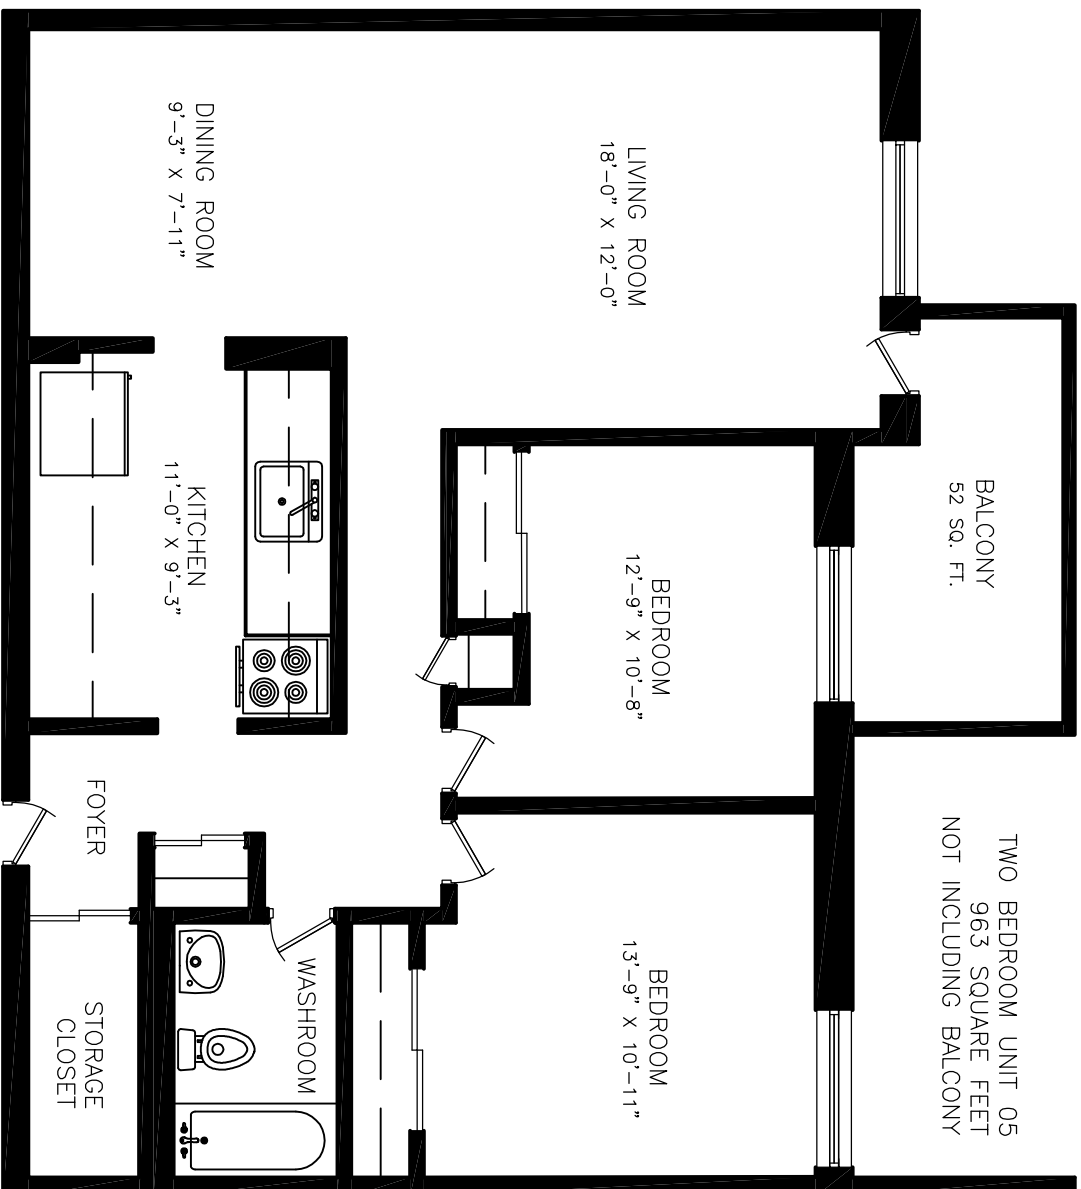

Disclaimer: This floor plan is for illustrative purposes and is intended to be used as a guide only. While every effort has been made to ensure its accuracy, measurements may not be exact.

2 RUE RADISSON

2 BEDROOM UNIT 03

Approx. 935 sq ft

TWO BEDROOM UNIT 04
963 SQUARE FEET
NOT INCLUDING BALCONY

Disclaimer: This floor plan is for illustrative purposes and is intended to be used as a guide only. While every effort has been made to ensure its accuracy, measurements may not be exact.

2 RUE RADISSON

2 BEDROOM UNIT 04

Approx. 963 sq ft

Disclaimer: This floor plan is for illustrative purposes and is intended to be used as a guide only. While every effort has been made to ensure its accuracy, measurements may not be exact.

2 RUE RADISSON

2 BEDROOM UNIT 05

Approx. 963 sq ft

Disclaimer: This floor plan is for illustrative purposes and is intended to be used as a guide only. While every effort has been made to ensure its accuracy, measurements may not be exact.