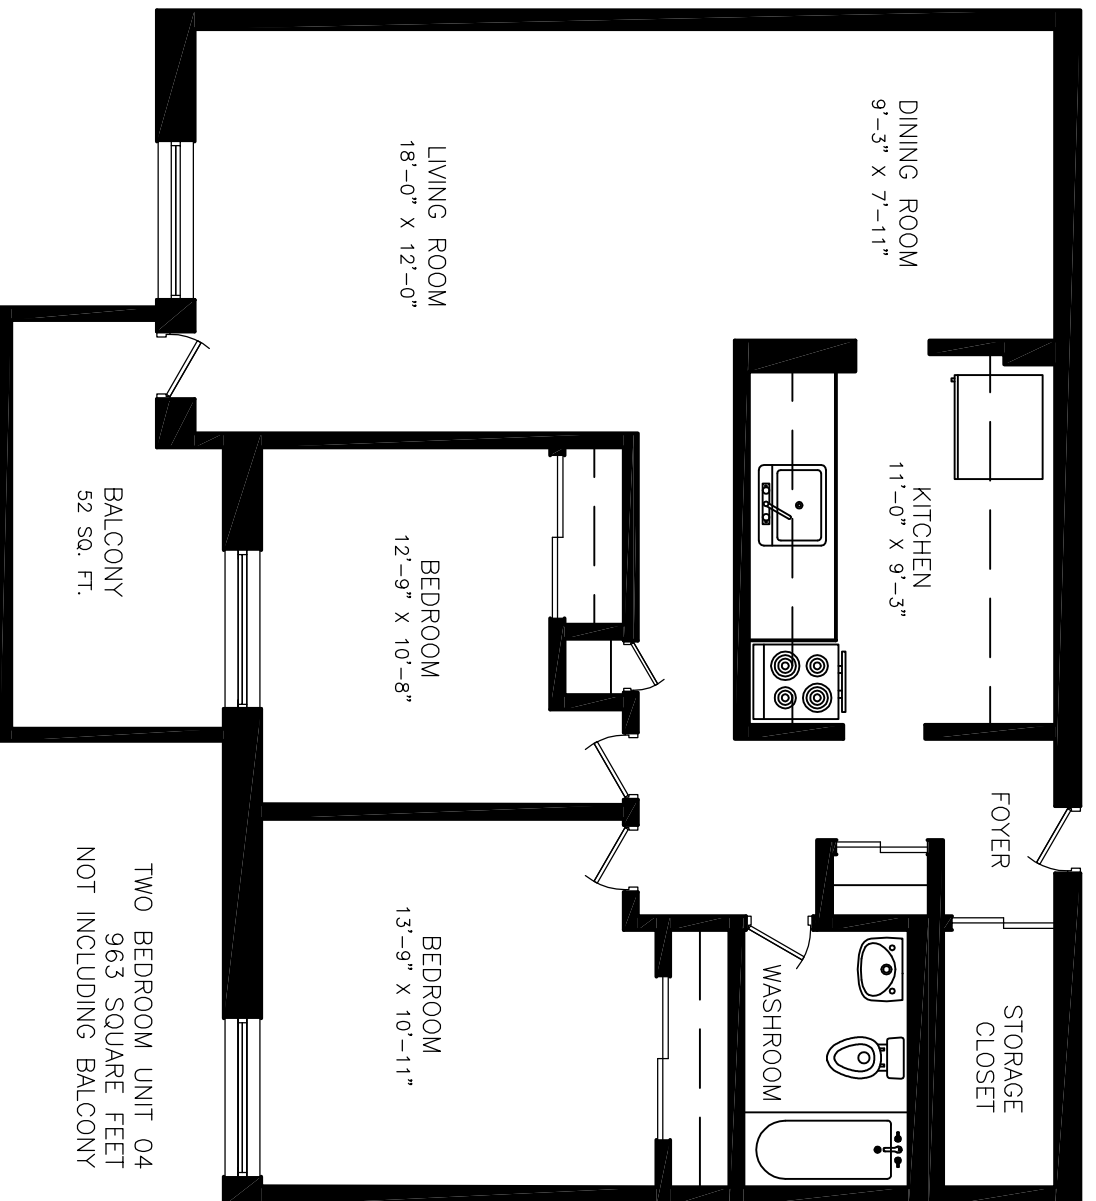

Disclaimer: This floor plan is for illustrative purposes and is intended to be used as a guide only. While every effort has been made to ensure its accuracy, measurements may not be exact.

2 RUE RADISSON

2 BEDROOM UNIT 03

Approx. 935 sq ft

TWO BEDROOM UNIT 04
963 SQUARE FEET
NOT INCLUDING BALCONY

Disclaimer: This floor plan is for illustrative purposes and is intended to be used as a guide only. While every effort has been made to ensure its accuracy, measurements may not be exact.

2 RUE RADISSON

2 BEDROOM UNIT 04

Approx. 963 sq ft

Disclaimer: This floor plan is for illustrative purposes and is intended to be used as a guide only. While every effort has been made to ensure its accuracy, measurements may not be exact.

2 RUE RADISSON

2 BEDROOM UNIT 05

Approx. 963 sq ft

Disclaimer: This floor plan is for illustrative purposes and is intended to be used as a guide only. While every effort has been made to ensure its accuracy, measurements may not be exact.