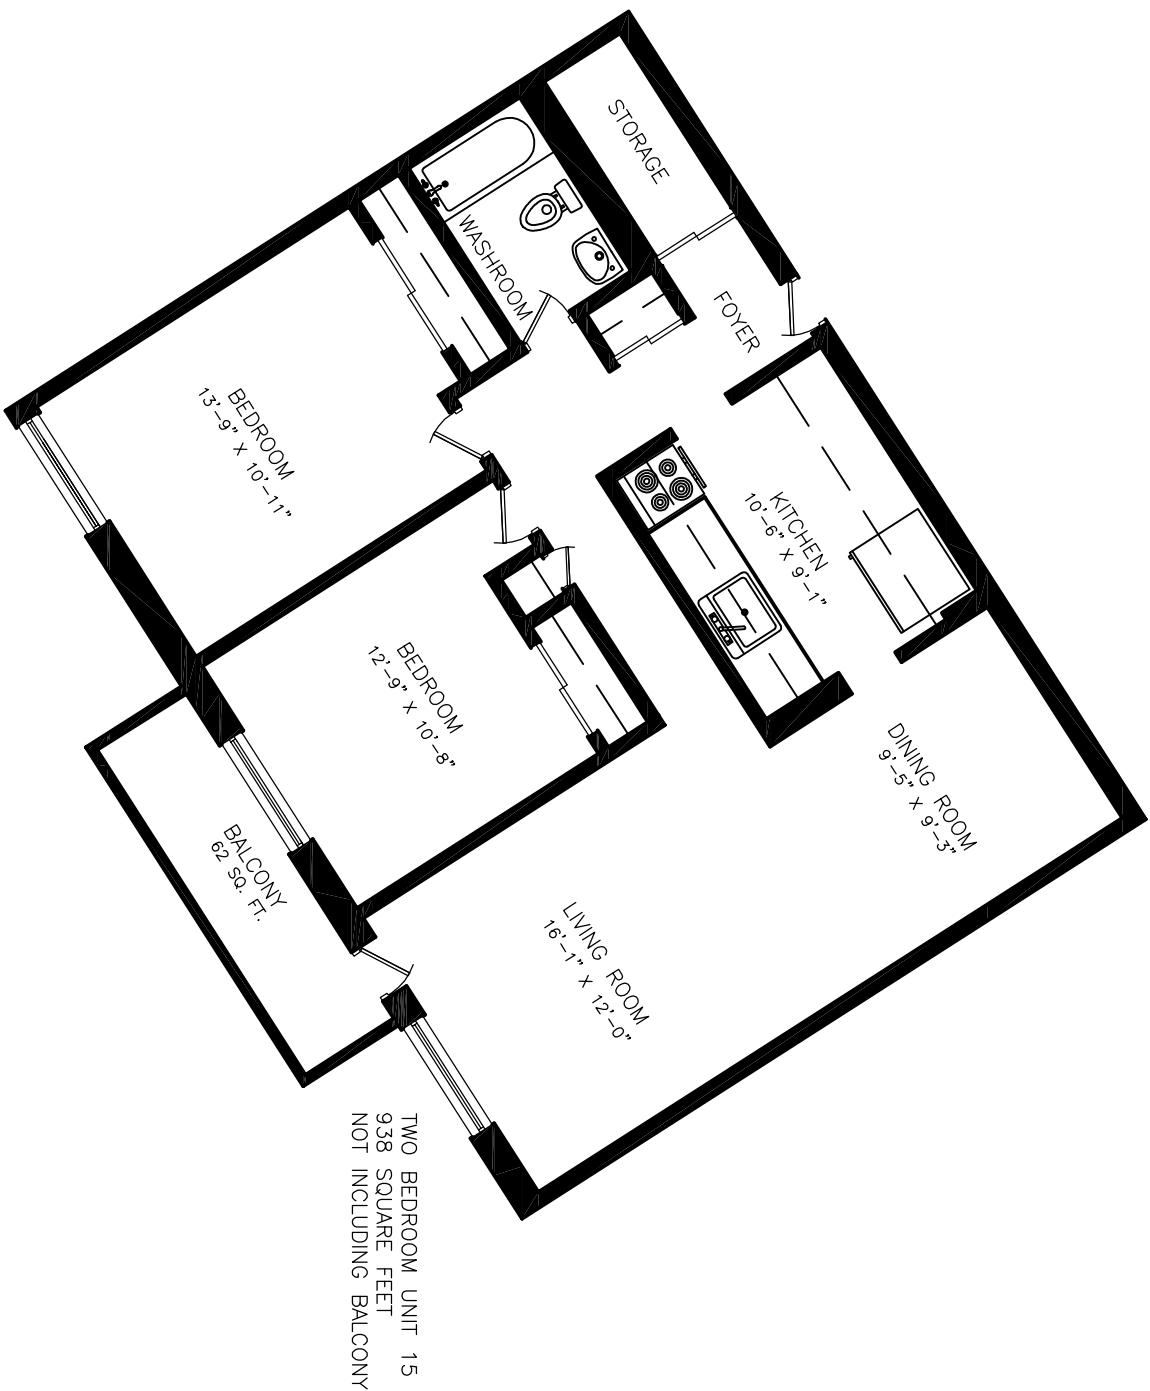

Disclaimer: This floor plan is for illustrative purposes and is intended to be used as a guide only. While every effort has been made to ensure its accuracy, measurements may not be exact.

2 RUE RADISSON

2 RUE RADISSON

2 BEDROOM UNIT 12

Approx. 963 sq ft

TWO BEDROOM UNIT 14
963 SQUARE FEET
NOT INCLUDING BALCONY

Disclaimer: This floor plan is for illustrative purposes and is intended to be used as a guide only. While every effort has been made to ensure its accuracy, measurements may not be exact.

2 RUE RADISSON

2 BEDROOM UNIT 14

Approx. 963 sq ft

Disclaimer: This floor plan is for illustrative purposes and is intended to be used as a guide only. While every effort has been made to ensure its accuracy, measurements may not be exact.