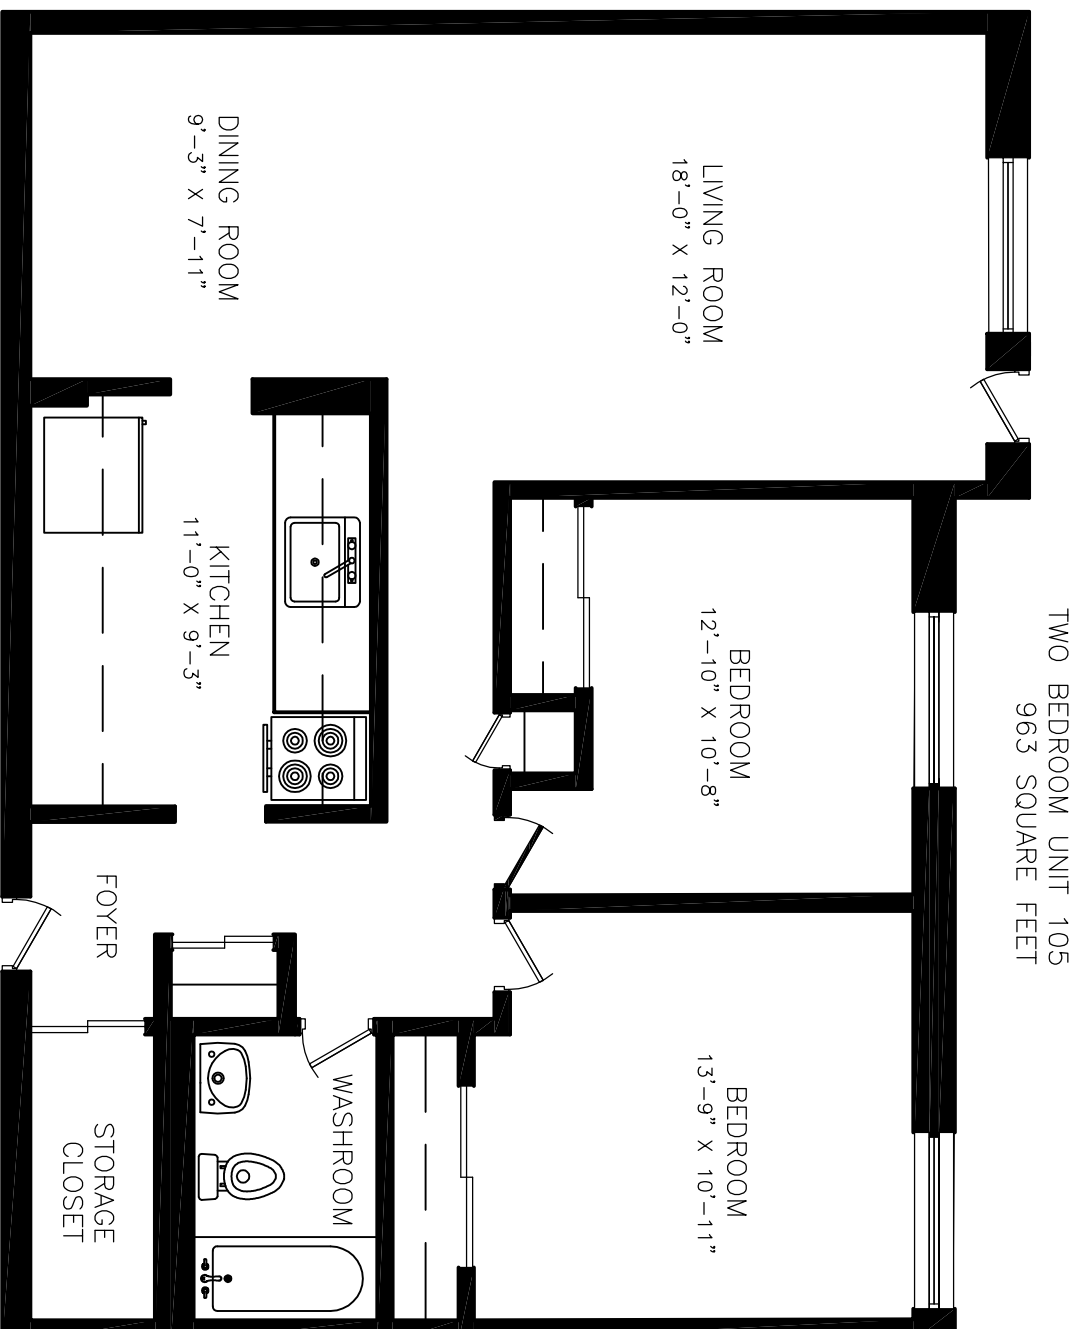

2 RUE RADISSON

2 BEDROOM UNIT 14

Approx. 963 sq ft

Disclaimer: This floor plan is for illustrative purposes and is intended to be used as a guide only. While every effort has been made to ensure its accuracy, measurements may not be exact.

2 RUE RADISSON

2 BEDROOM UNIT 15

Approx. 938 sq ft

TWO BEDROOM UNIT 104
944 SQUARE FEET

Disclaimer: This floor plan is for illustrative purposes and is intended to be used as a guide only. While every effort has been made to ensure its accuracy, measurements may not be exact.

2 RUE RADISSON

2 BEDROOM UNIT 104

Approx. 944 sq ft

Disclaimer: This floor plan is for illustrative purposes and is intended to be used as a guide only. While every effort has been made to ensure its accuracy, measurements may not be exact.

2 RUE RADISSON

2 BEDROOM UNIT 105

Approx. 963 sq ft