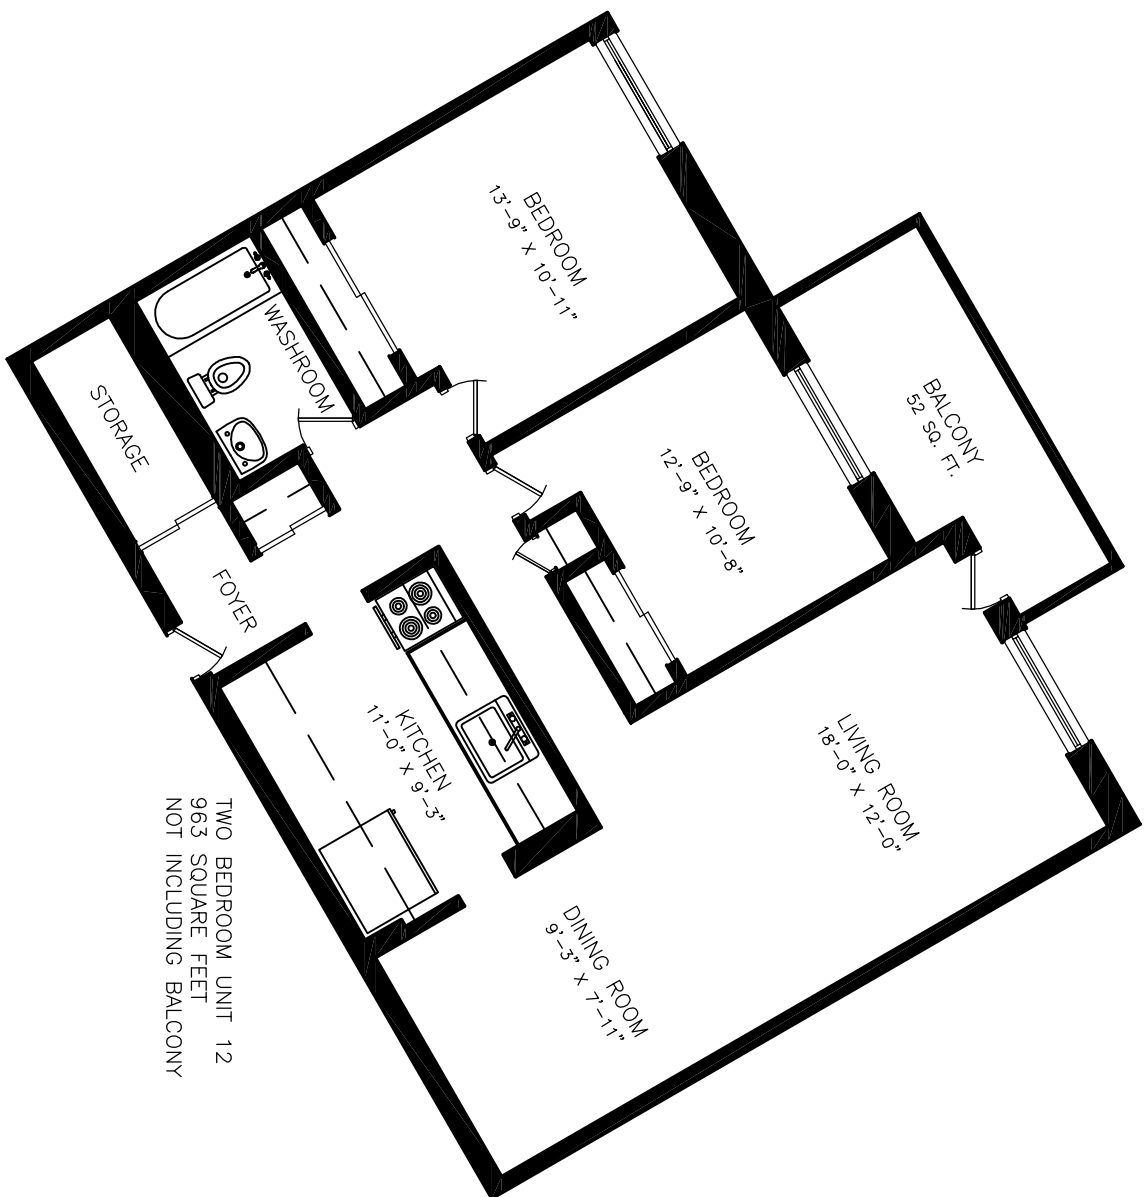

Disclaimer: This floor plan is for illustrative purposes and is intended to be used as a guide only. While every effort has been made to ensure its accuracy, measurements may not be exact.

2 RUE RADISSON

2 RUE RADISSON

2 BEDROOM UNIT 05

Approx. 963 sq ft

Disclaimer: This floor plan is for illustrative purposes and is intended to be used as a guide only. While every effort has been made to ensure its accuracy, measurements may not be exact.

2 RUE RADISSON

2 BEDROOM UNIT 06

Approx. 944 sq ft

Disclaimer: This floor plan is for illustrative purposes and is intended to be used as a guide only. While every effort has been made to ensure its accuracy, measurements may not be exact.

2 RUE RADISSON

2 BEDROOM UNIT 11

Approx. 935 sq ft

TWO BEDROOM UNIT 12
963 SQUARE FEET
NOT INCLUDING BALCONY

Disclaimer: This floor plan is for illustrative purposes and is intended to be used as a guide only. While every effort has been made to ensure its accuracy, measurements may not be exact.