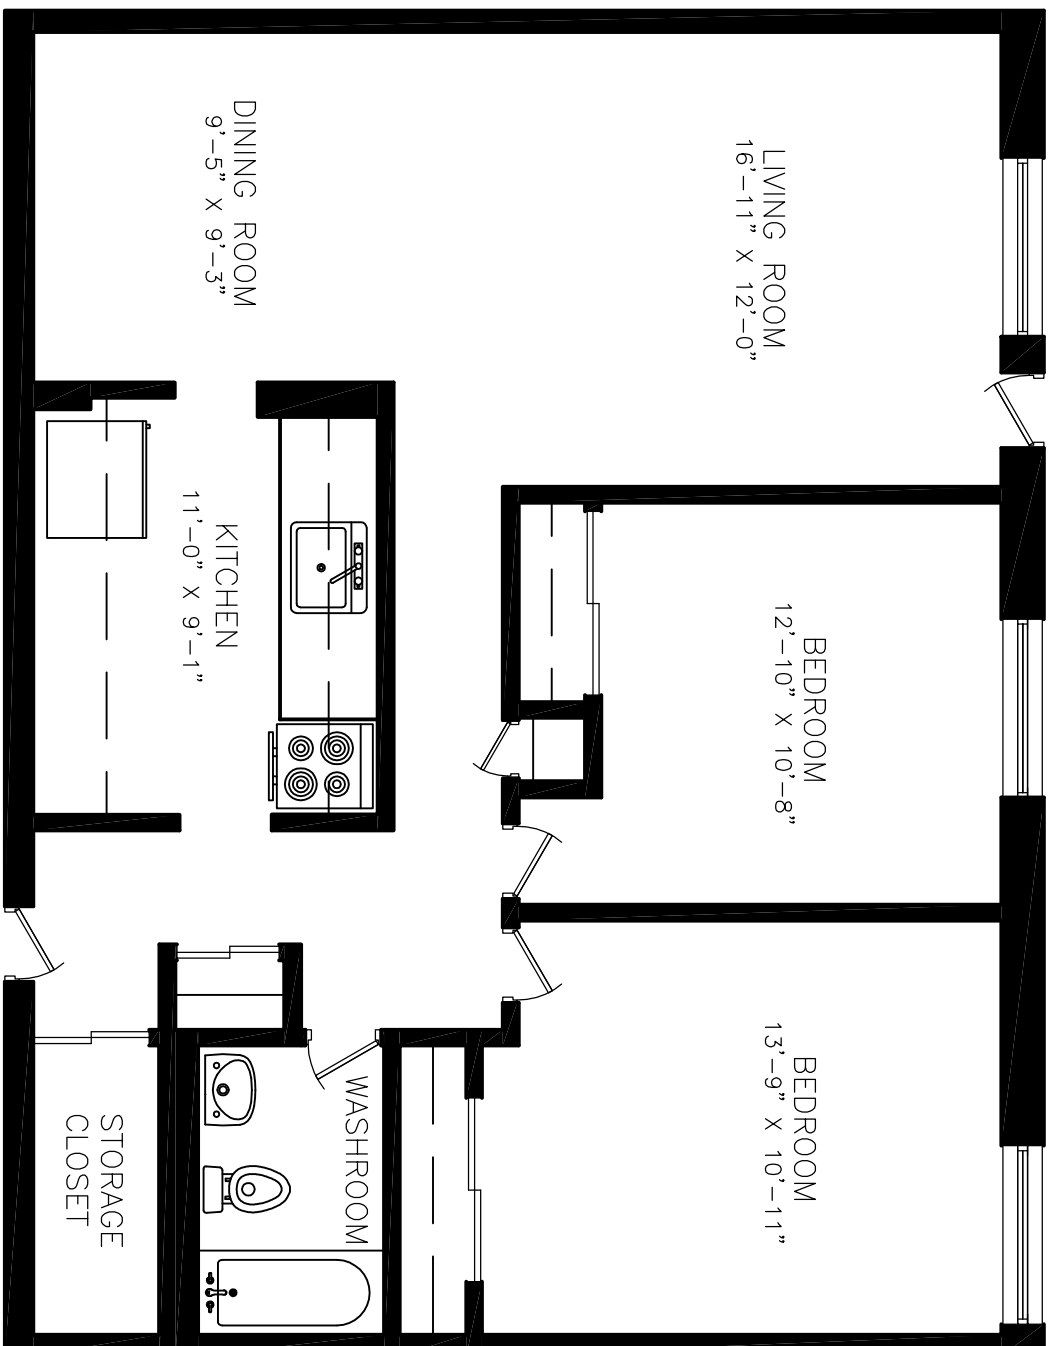

2 RUE RADISSON

2 BEDROOM UNIT 14

Approx. 963 sq ft

Disclaimer: This floor plan is for illustrative purposes and is intended to be used as a guide only. While every effort has been made to ensure its accuracy, measurements may not be exact.

2 RUE RADISSON

2 BEDROOM UNIT 15

Approx. 938 sq ft

TWO BEDROOM UNIT 104
944 SQUARE FEET

Disclaimer: This floor plan is for illustrative purposes and is intended to be used as a guide only. While every effort has been made to ensure its accuracy, measurements may not be exact.