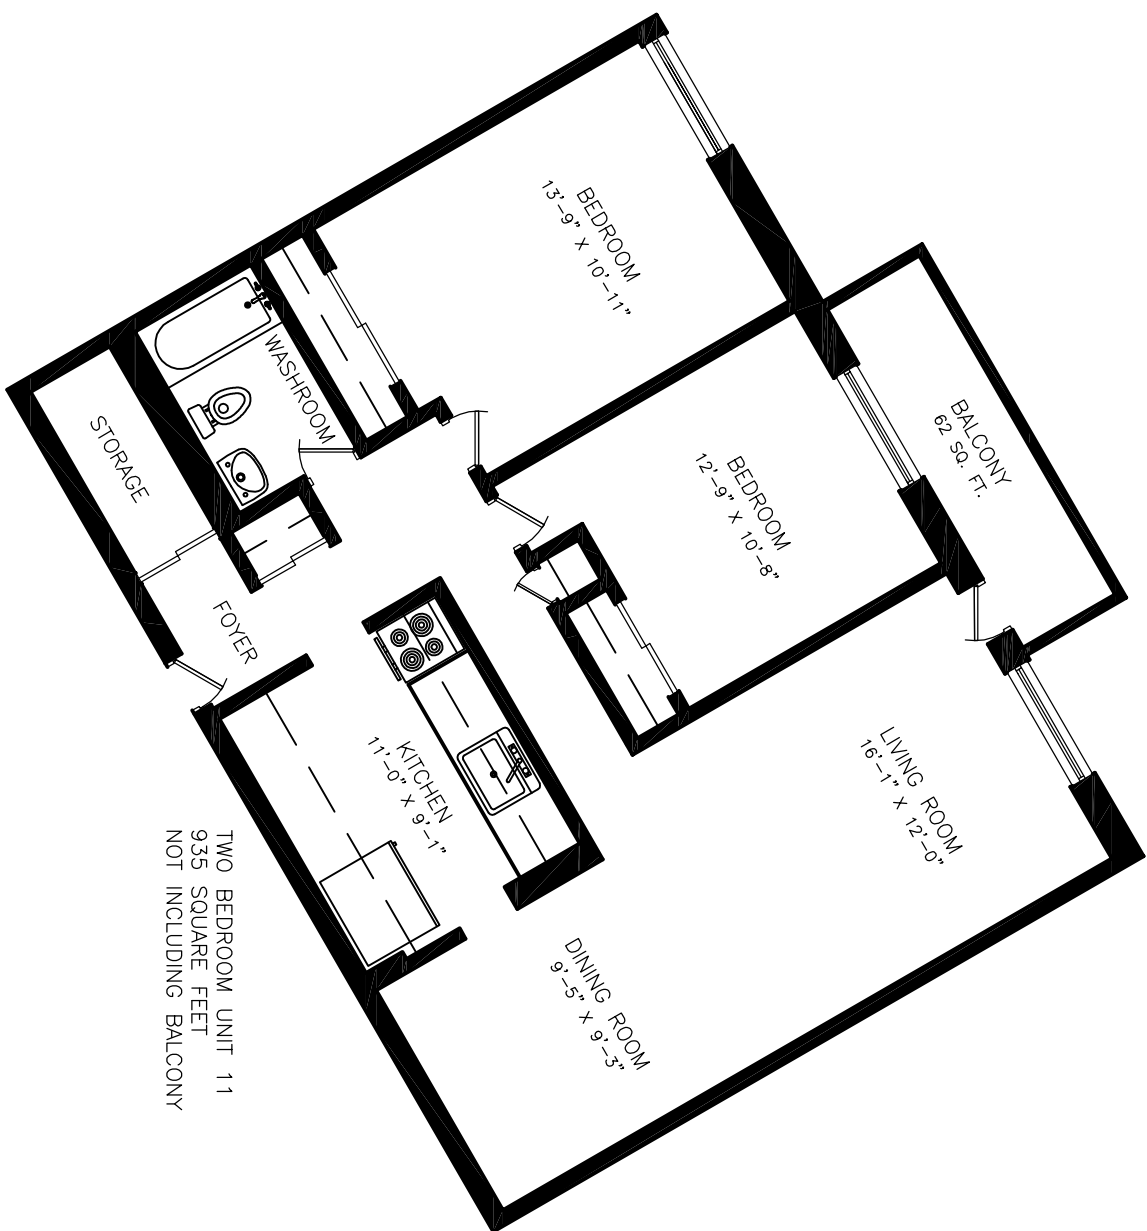

Disclaimer: This floor plan is for illustrative purposes and is intended to be used as a guide only. While every effort has been made to ensure its accuracy, measurements may not be exact.

2 RUE RADISSON

2 RUE RADISSON

2 BEDROOM UNIT 04

Approx. 963 sq ft

Disclaimer: This floor plan is for illustrative purposes and is intended to be used as a guide only. While every effort has been made to ensure its accuracy, measurements may not be exact.

2 RUE RADISSON

2 BEDROOM UNIT 05

Approx. 963 sq ft

Disclaimer: This floor plan is for illustrative purposes and is intended to be used as a guide only. While every effort has been made to ensure its accuracy, measurements may not be exact.

2 RUE RADISSON

2 BEDROOM UNIT 06

Approx. 944 sq ft

Disclaimer: This floor plan is for illustrative purposes and is intended to be used as a guide only. While every effort has been made to ensure its accuracy, measurements may not be exact.