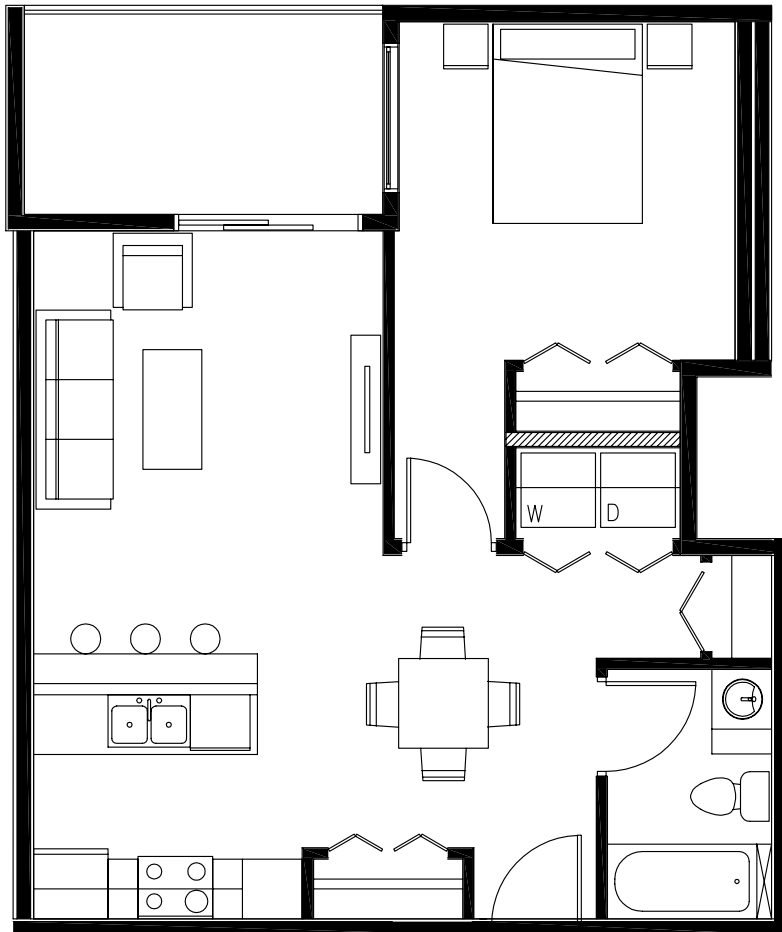

AMBER

SIZE - 623 SQ.FT.
1 BEDROOM, 1 BATHROOM