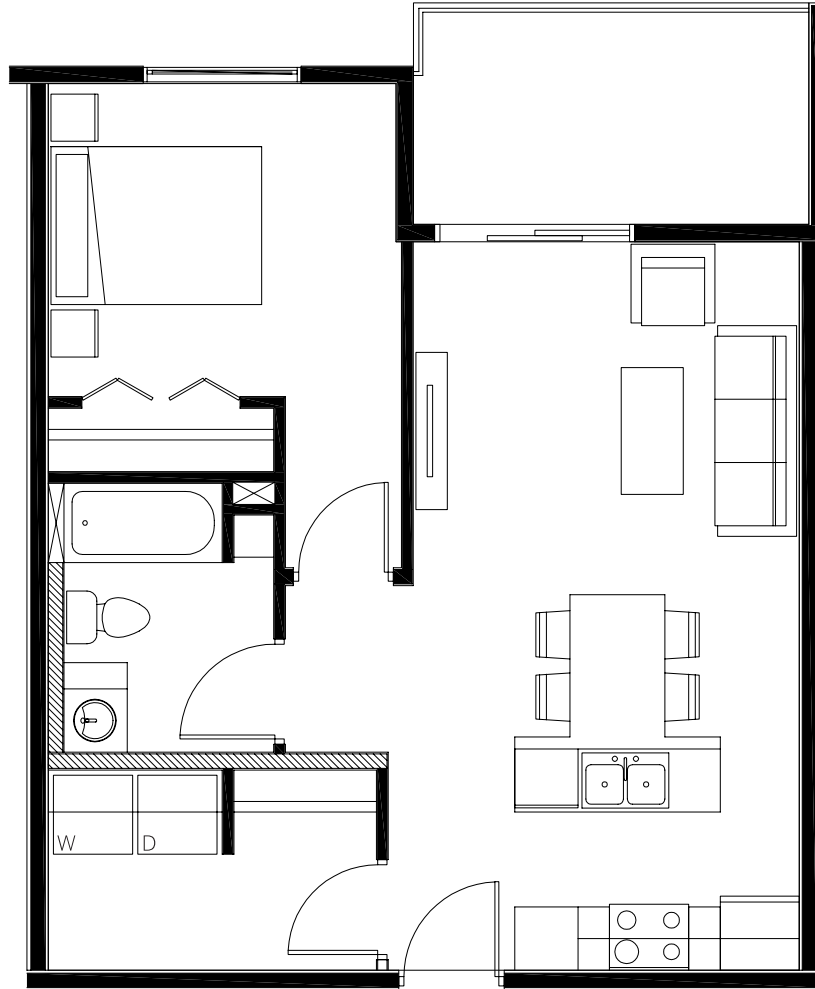

AMETHYST

SIZE - 602 SQ.FT.
1 BEDROOM, 1 BATHROOM