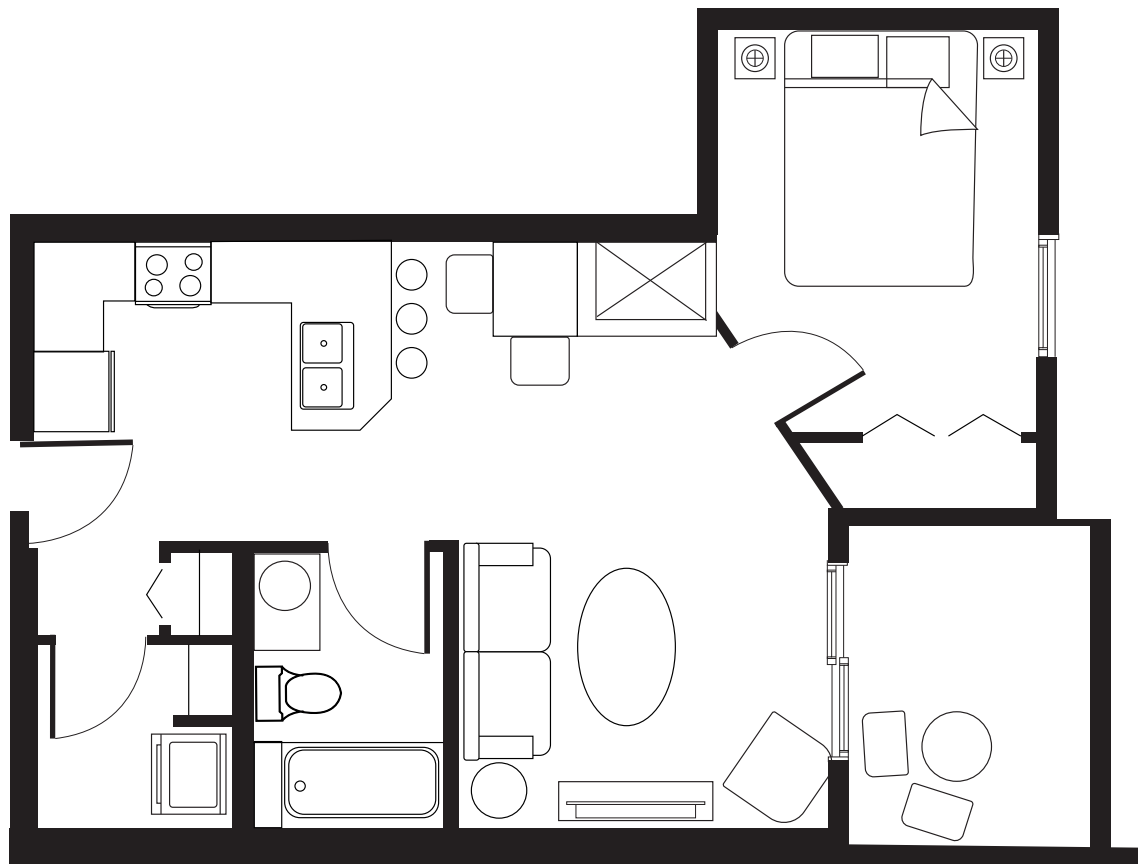

THE AMETHYST

1 Bedroom with 1 Bath

529 SQ FT

All room measurements are preliminary based on the current building concept and unit configurations and are subject to change.

778-404-1896 | MeafordHeights.ca