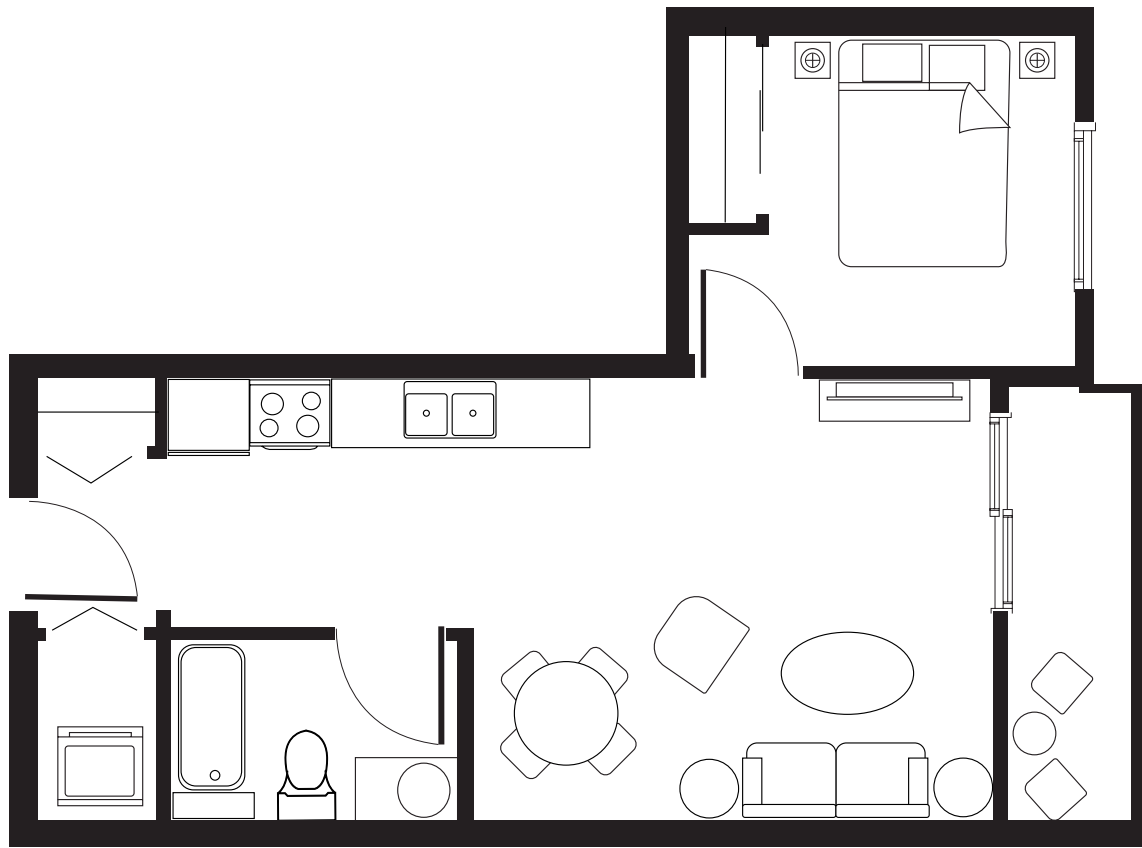

THE APRICOT

1 Bedroom with 1 Bath

498 SQ FT

All room measurements are preliminary based on the current building concept and unit configurations and are subject to change.