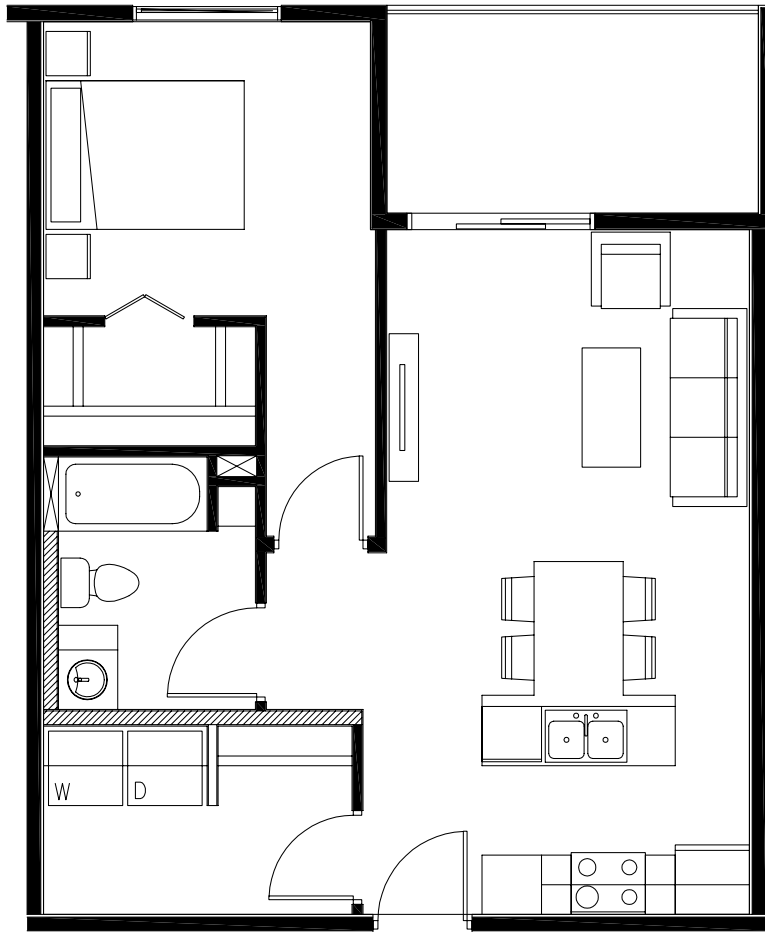

AQUAMARINE

SIZE - 624 SQ.FT.
1 BEDROOM, 1 BATHROOM