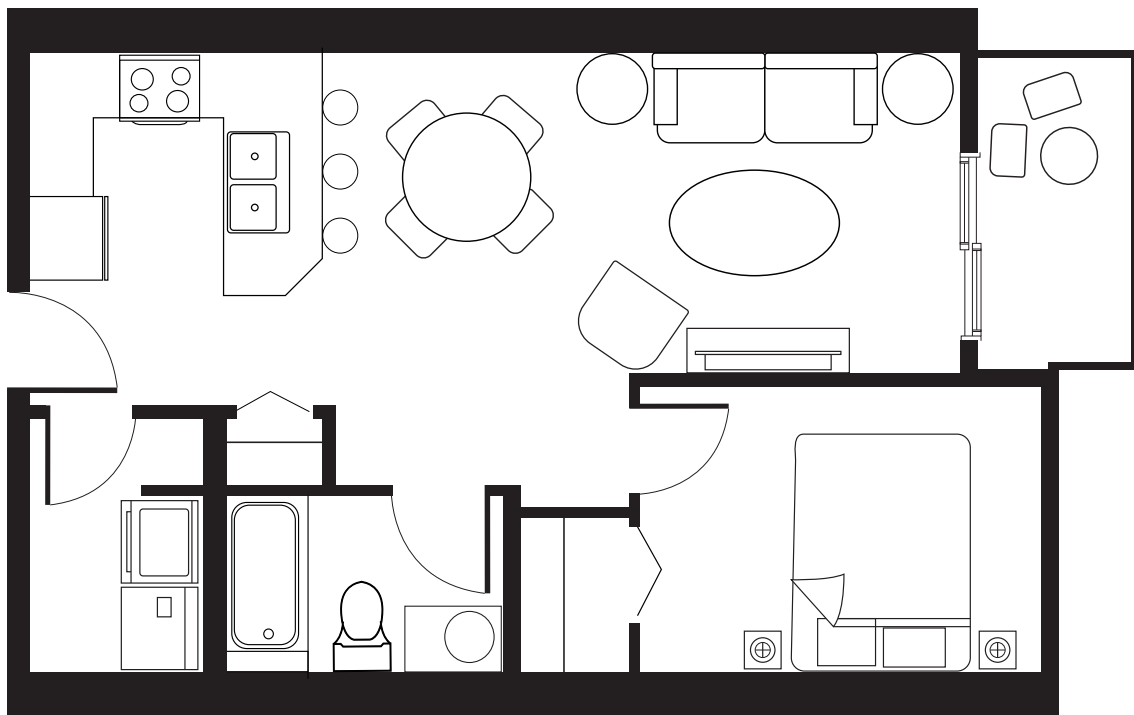

# ARROWWOOD

1 Bedroom with 1 Bath

572 SQ FT

All room measurements are preliminary based on the current building concept and unit configurations and are subject to change.