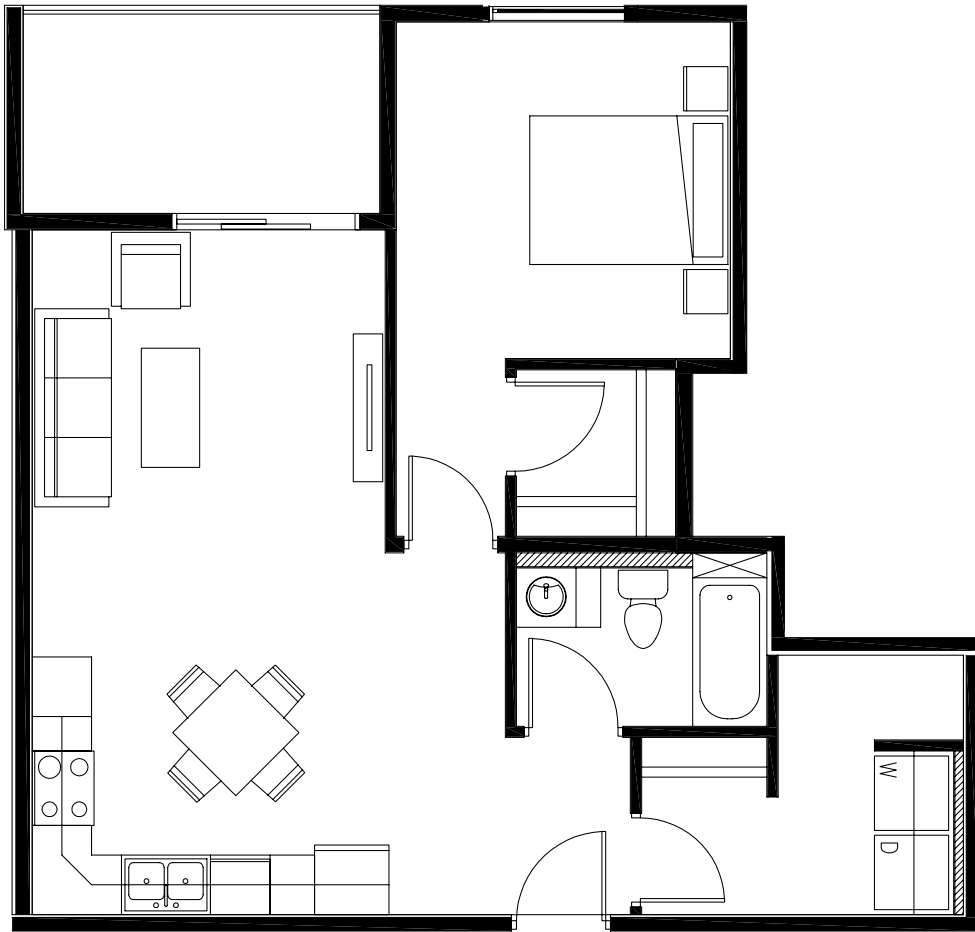

AVALITE

SIZE - 680 SQ.FT.
1 BEDROOM, 1 BATHROOM