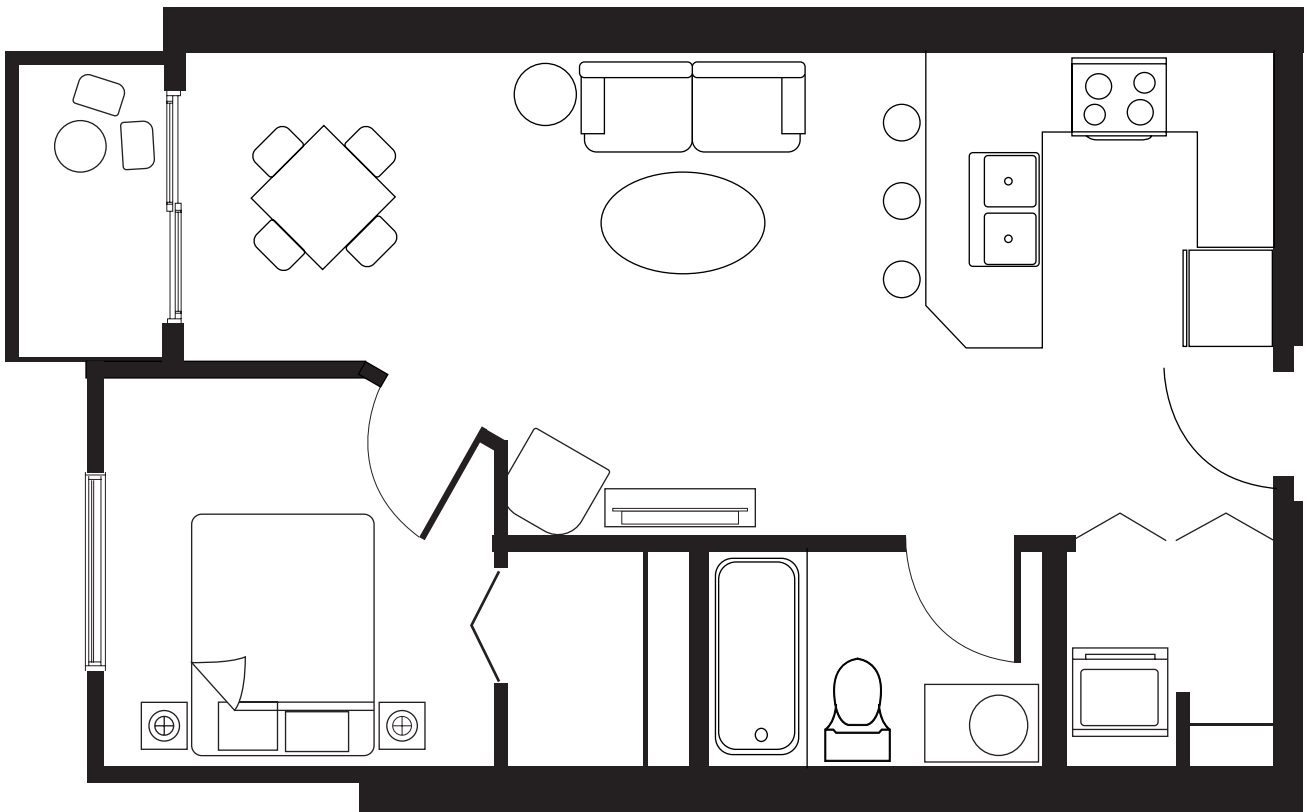

THE AZALEA

1 Bedroom with 1 Bath

513 SQ FT

All room measurements are preliminary based on the current building concept and unit configurations and are subject to change.