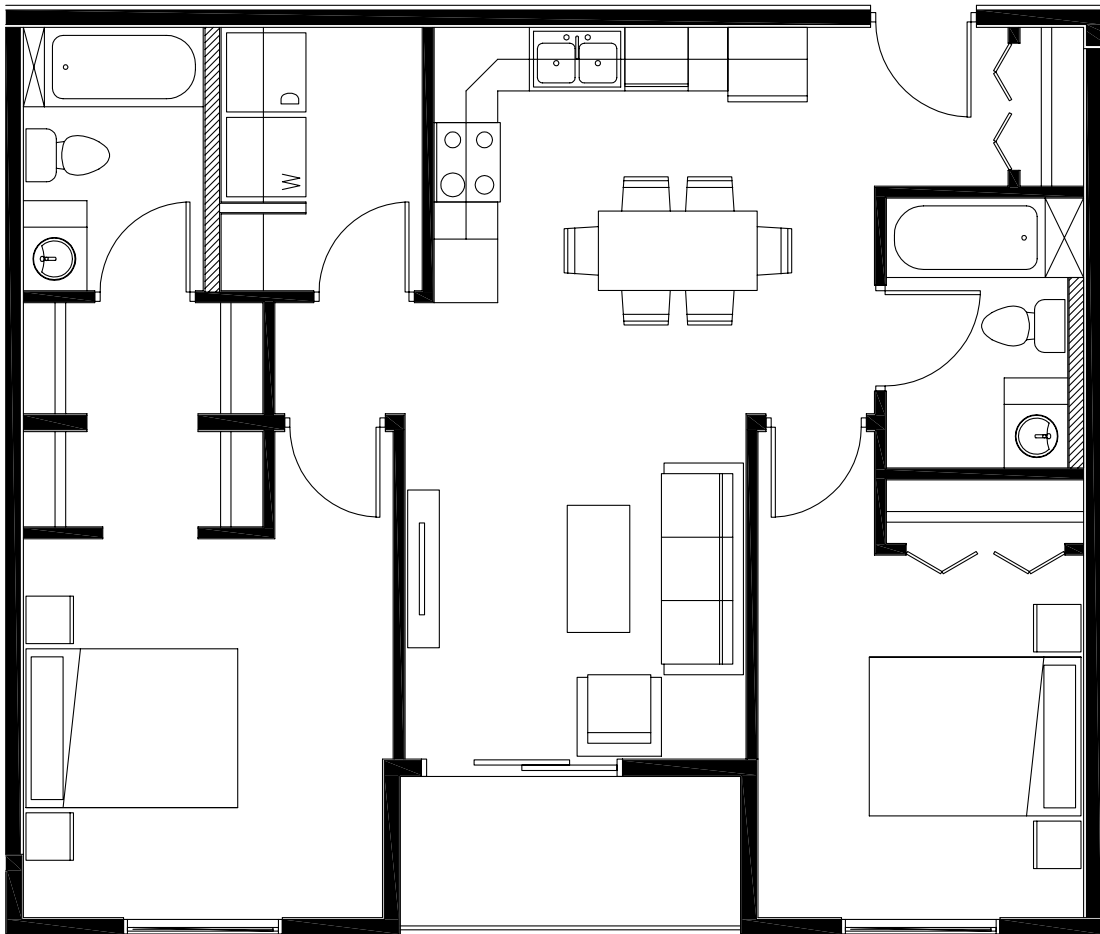

# BAZANITE

**SIZE - 877 SQ.FT.**  
**2 BEDROOM, 2 BATHROOM**