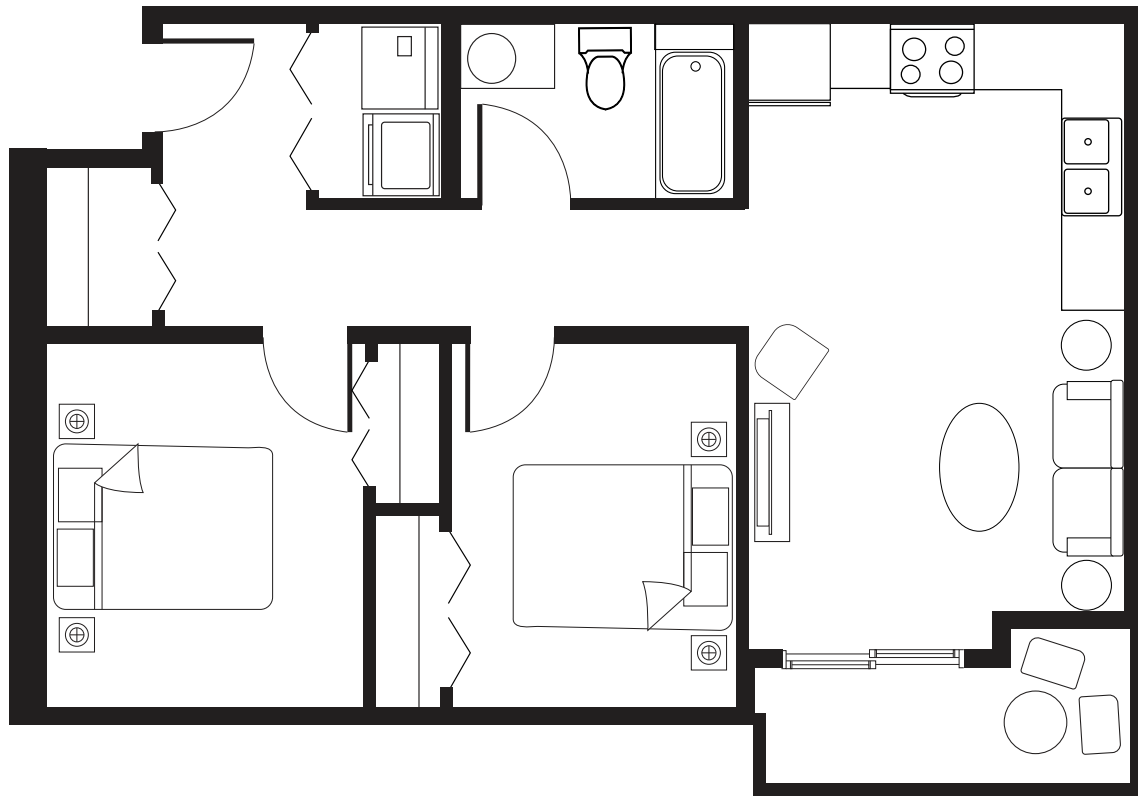

THE BEARBERRY

2 Bedroom with 1 Bath

685 SQ FT

All room measurements are preliminary based on the current building concept and unit configurations and are subject to change.