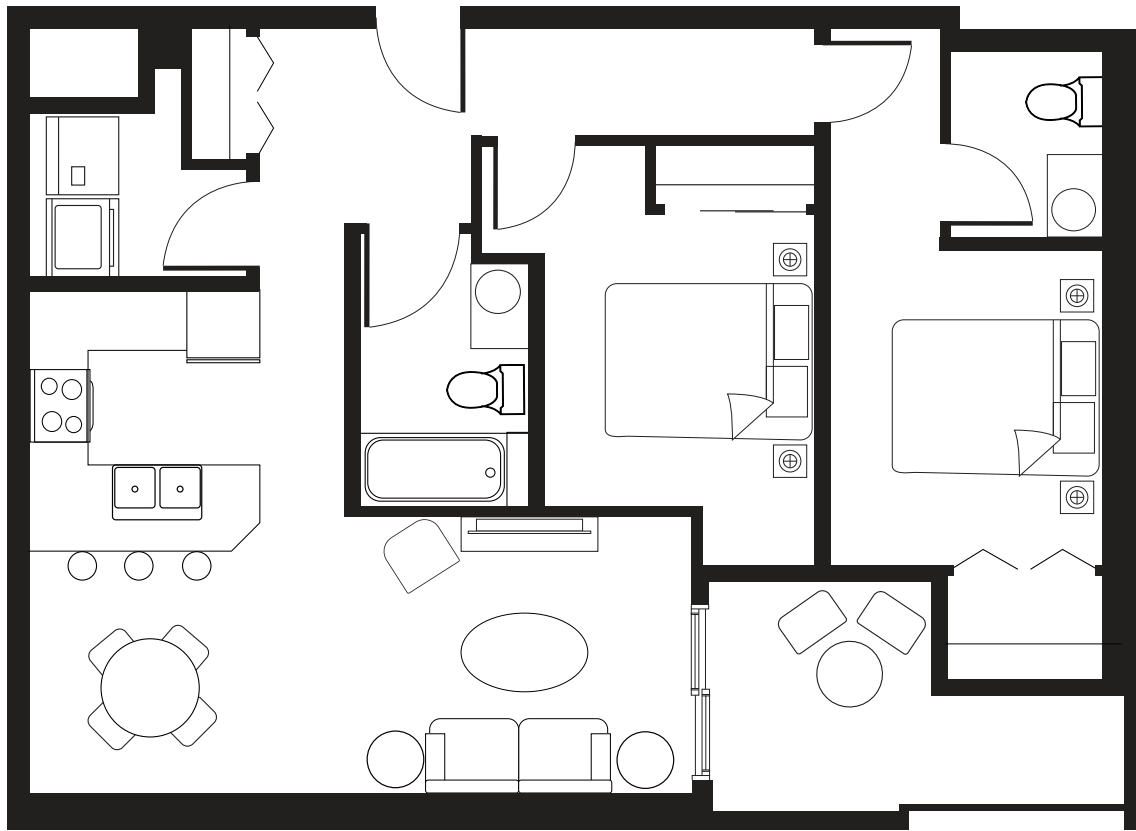

THE BIRCH

2 Bedroom with 2 Bath

880 SQ FT

All room measurements are preliminary based on the current building concept and unit configurations and are subject to change.