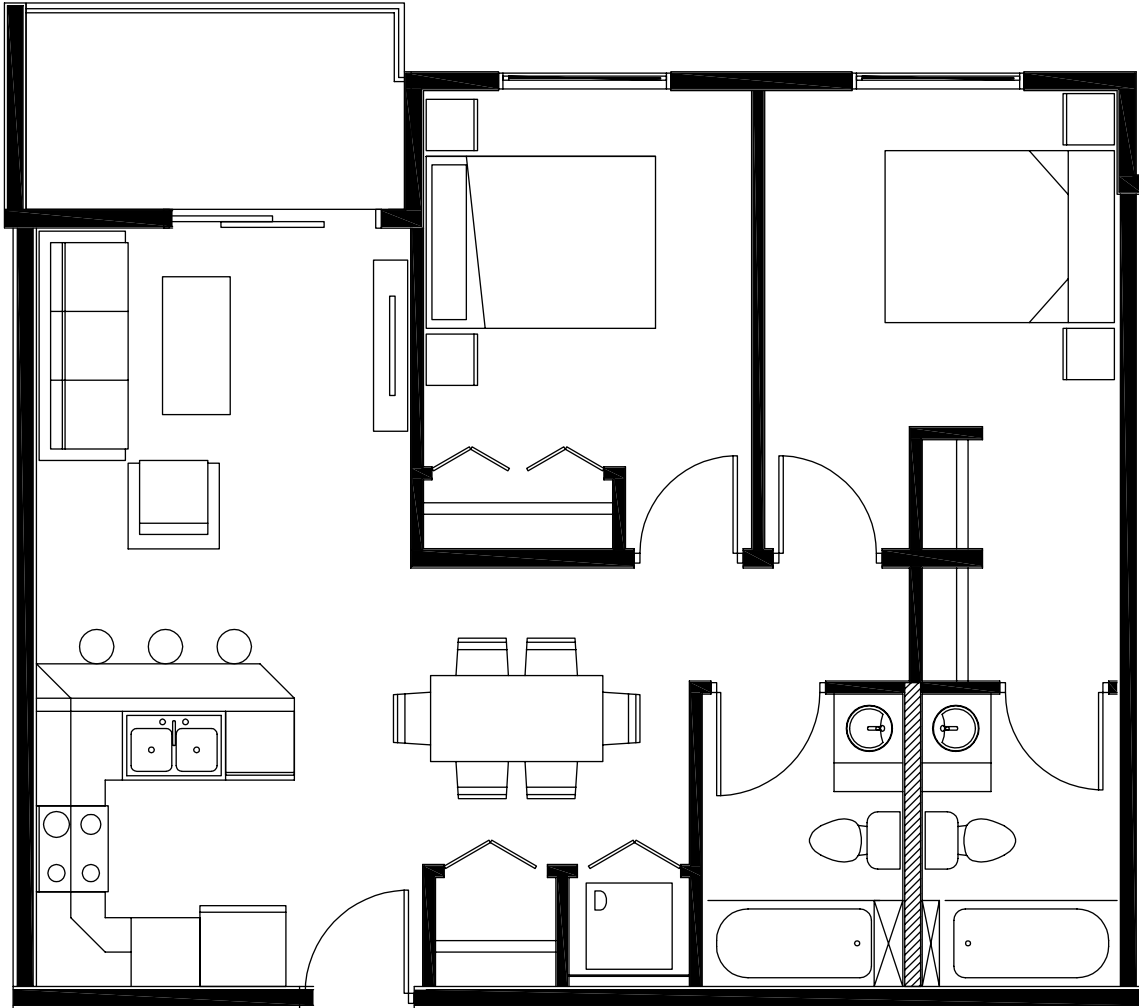

BLACK OPAL

**SIZE - 773 SQ.FT.
2 BEDROOM, 2 BATHROOM**