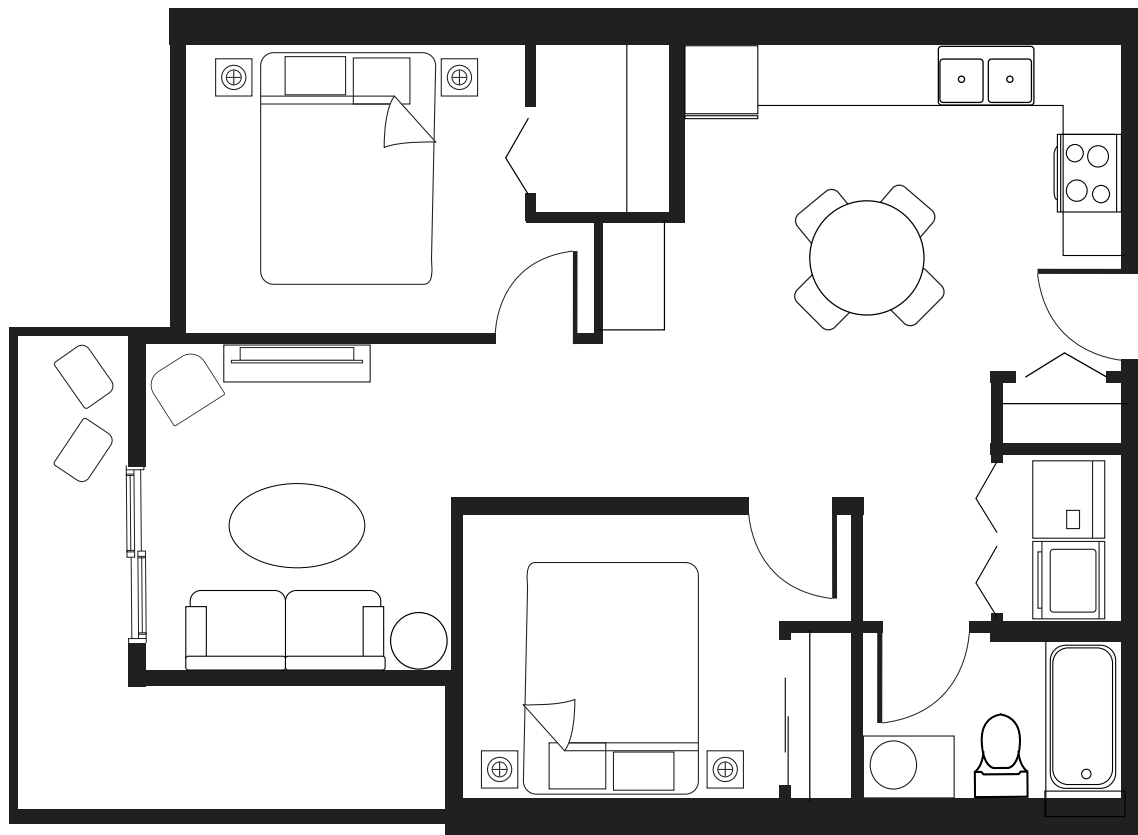

THE BRAMBLE

2 Bedroom with 1 Bath

753 SQ FT

All room measurements are preliminary based on the current building concept and unit configurations and are subject to change.