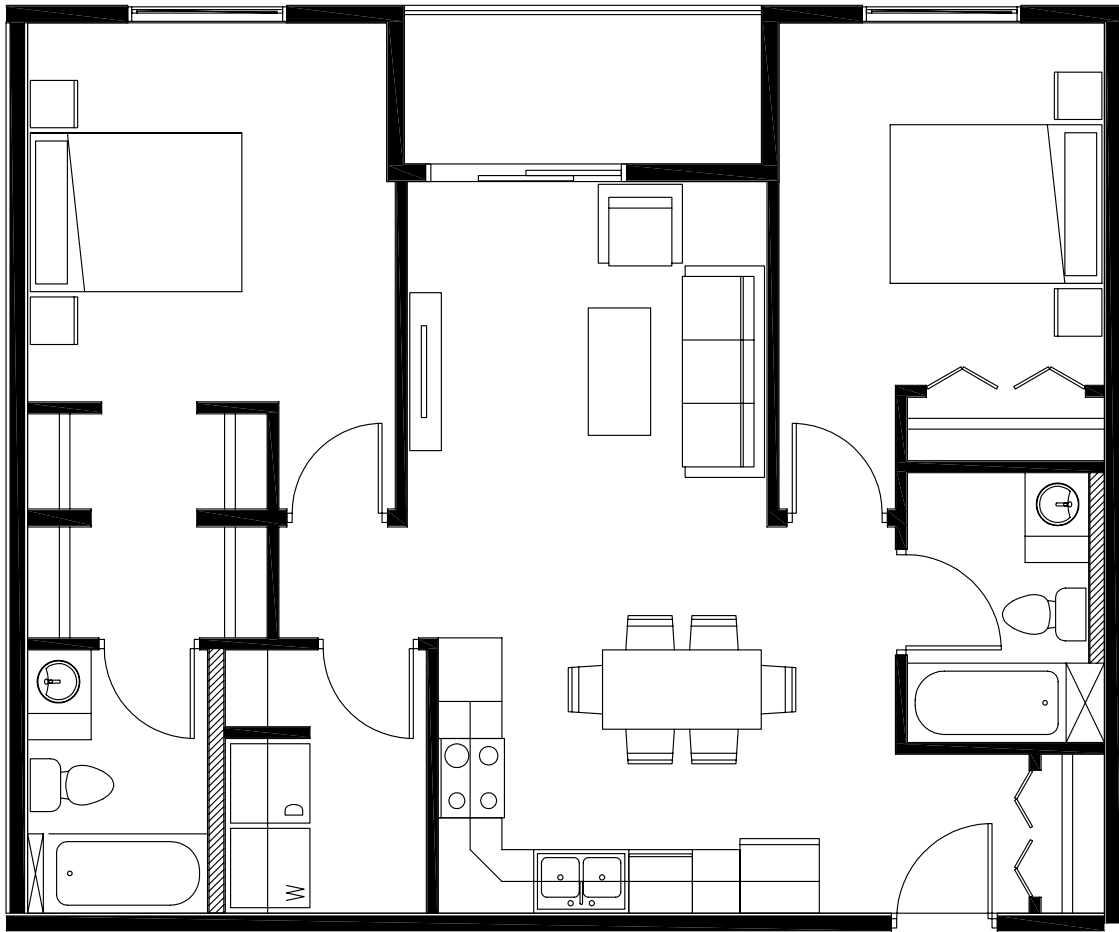

BRONZITE

SIZE - 889 SQ.FT.
2 BEDROOM, 2 BATHROOM