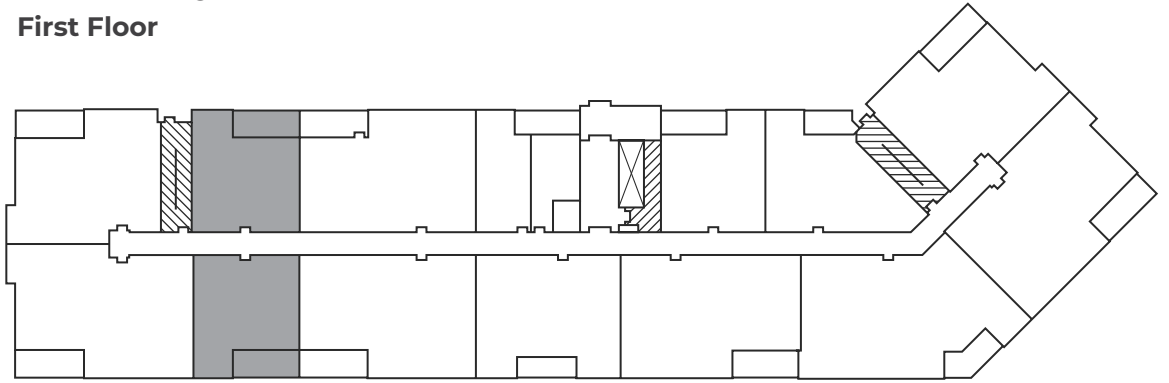

BROOKSIDE TERRACE APARTMENTS

118 & 120 Tilbury Avenue,
Bedford, NS

SHUBHE

827-849 sq ft

The floor plan illustrated here includes these finishes:

CABINETRY:

White High-gloss White Charcoal

COUNTERS:

Laminate Quartz

FLOORING:

Luxury vinyl plank Ceramic tile

Please note, all floor plans and photos are provided for illustrative purposes only. **ALL MEASUREMENTS ARE APPROXIMATE.** Actual layouts may be different than shown and could vary in size and scale.

118 & 120 Tilbury Avenue,
Bedford, NS

SHUBHE
827-849 sq ft

118 Tilbury Avenue

First Floor

Second Floor – Sixth Floor

⊗ Elevator ⊗ Stairwell

120 Tilbury Avenue

First Floor