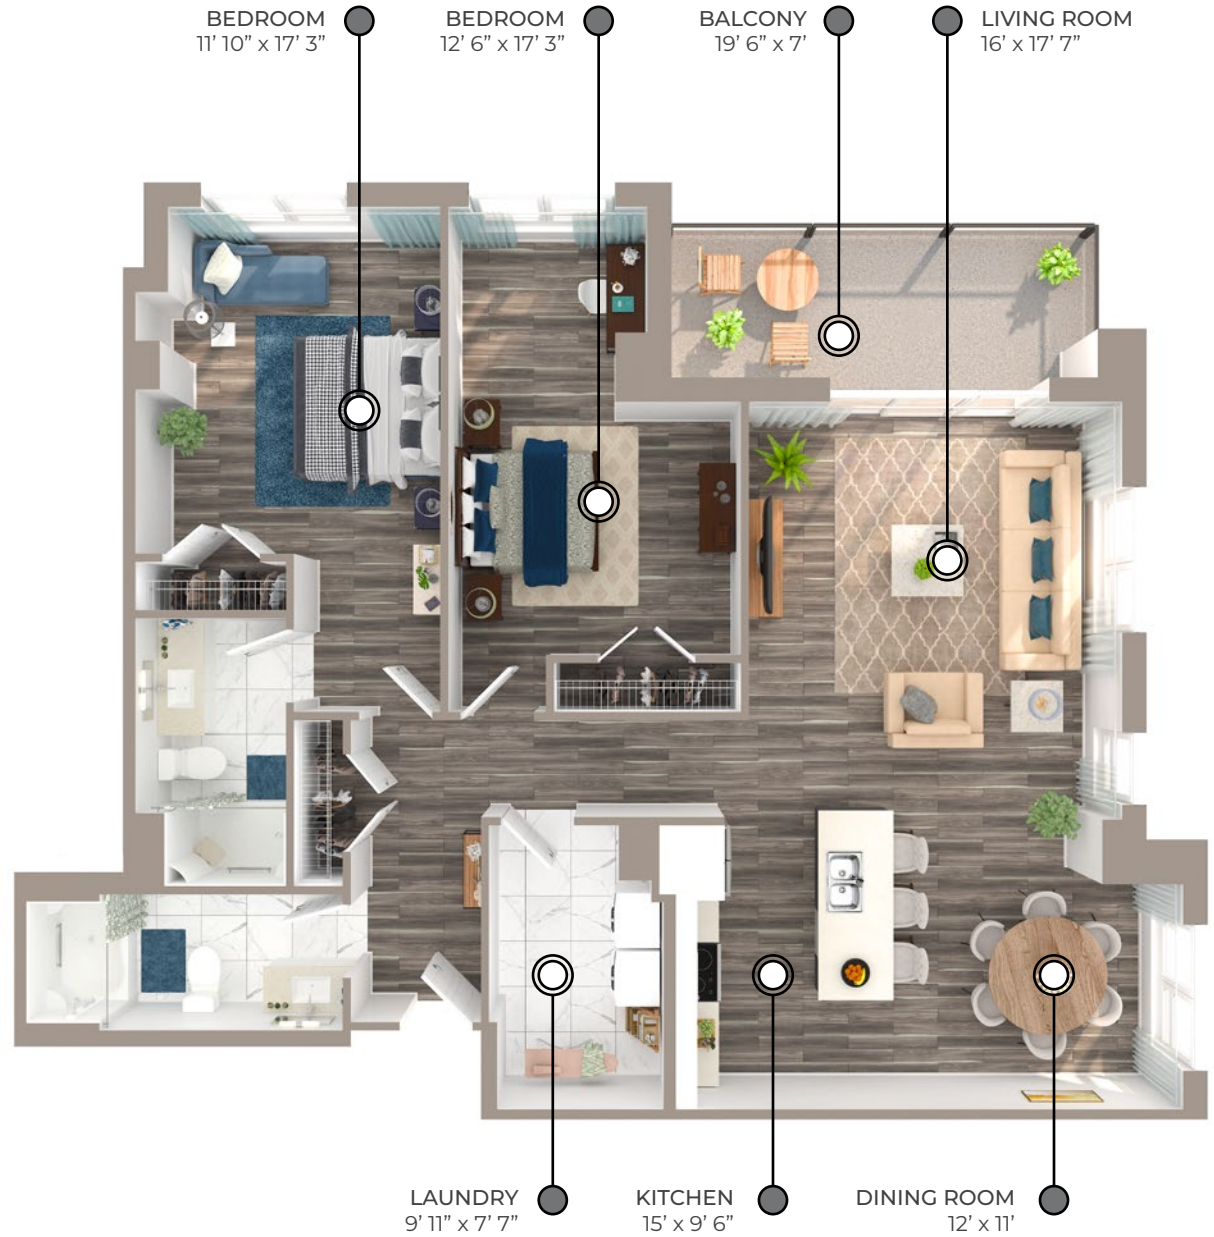

BROOKSIDE TERRACE APARTMENTS

118 & 120 Tilbury Avenue,
Bedford, NS

ADMIRAL COVE

1314-1336 sq ft

The floor plan illustrated here includes these finishes:

CABINETS:

White High-gloss white Charcoal

COUNTERS:

Laminate Quartz

FLOORING:

Luxury vinyl plank Ceramic tile

Please note, all floor plans and photos are provided for illustrative purposes only. **ALL MEASUREMENTS ARE APPROXIMATE.** Actual layouts may be different than shown and could vary in size and scale.

**BROOKSIDE
TERRACE**
APARTMENTS

118 & 120 Tilbury Avenue,
Bedford, NS

ADMIRAL COVE

1314-1336 sq ft

118 Tilbury Avenue

First Floor

Second Floor - Sixth Floor

120 Tilbury Avenue

First Floor

 Elevator  Stairwell