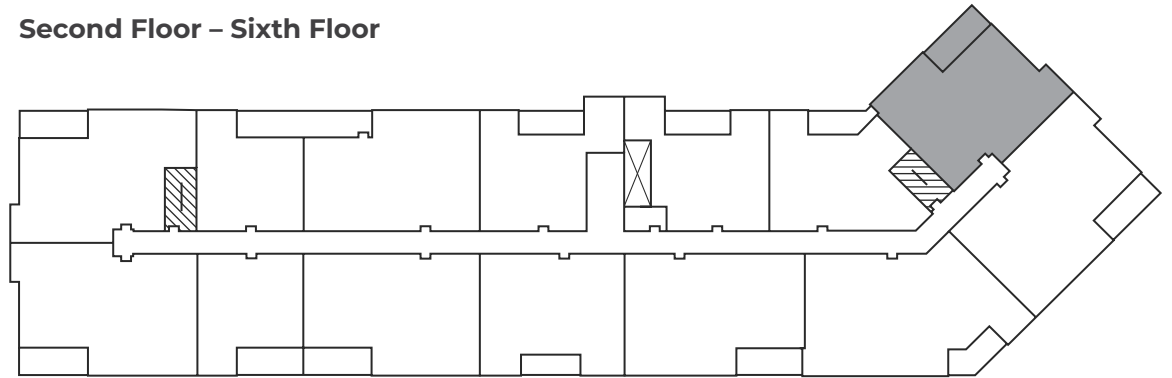

**BROOKSIDE
TERRACE**
APARTMENTS

118 & 120 Tilbury Avenue,
Bedford, NS

ADMIRAL COVE

1314-1336 sq ft

118 Tilbury Avenue

First Floor

Second Floor - Sixth Floor

120 Tilbury Avenue

First Floor

 Elevator  Stairwell