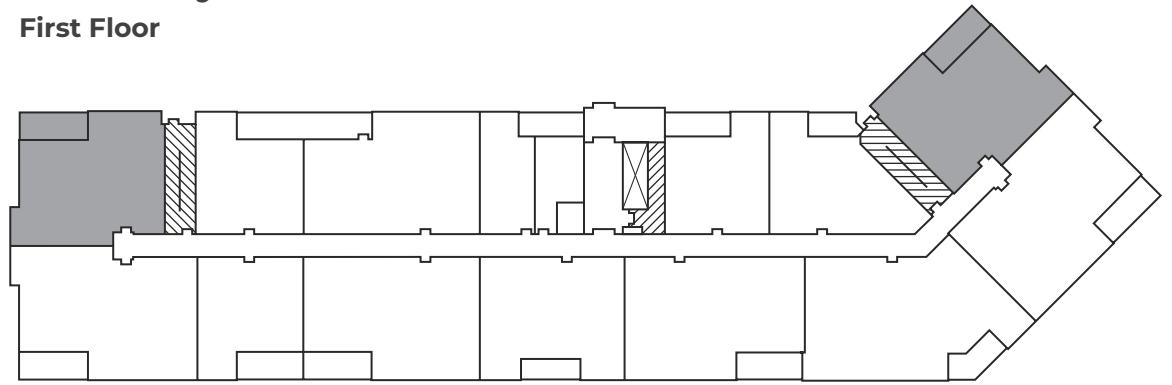

**BROOKSIDE
TERRACE**
APARTMENTS

118 & 120 Tilbury Avenue,
Bedford, NS

ADMIRAL COVE

1314-1336 sq ft

118 Tilbury Avenue

First Floor

Second Floor - Sixth Floor

120 Tilbury Avenue

First Floor

 Elevator  Stairwell