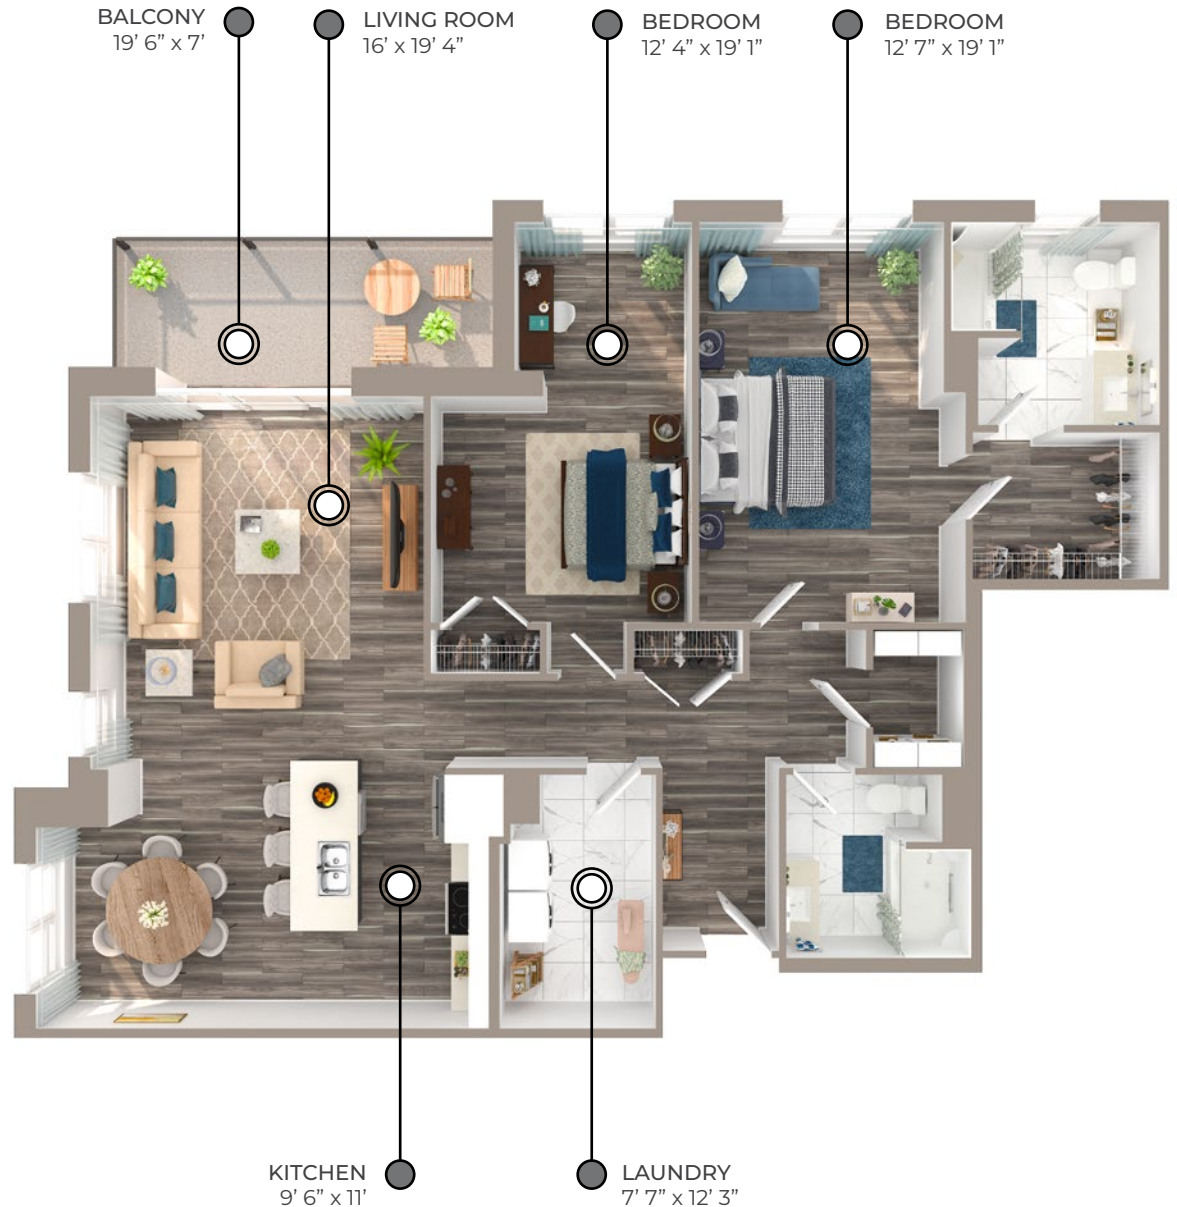

### CABINETS:

White    High-gloss White    Charcoal

### COUNTERS:

Laminate    Quartz

### FLOORING:

Luxury vinyl plank    Ceramic tile

Please note, all floor plans and photos are provided for illustrative purposes only. **ALL MEASUREMENTS ARE APPROXIMATE.** Actual layouts may be different than shown and could vary in size and scale.