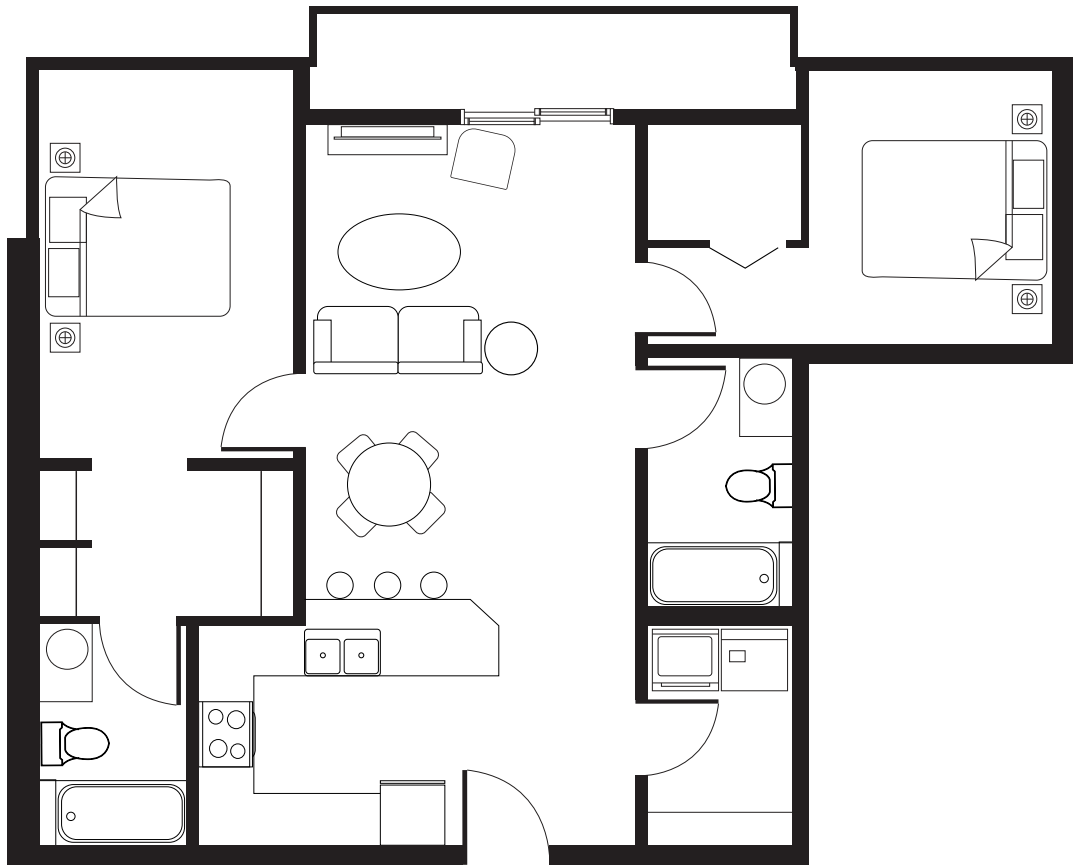

# THE BUCKWHEAT

2 Bedroom with 2 Bath

946 SQ FT

All room measurements are preliminary based on the current building concept and unit configurations and are subject to change.