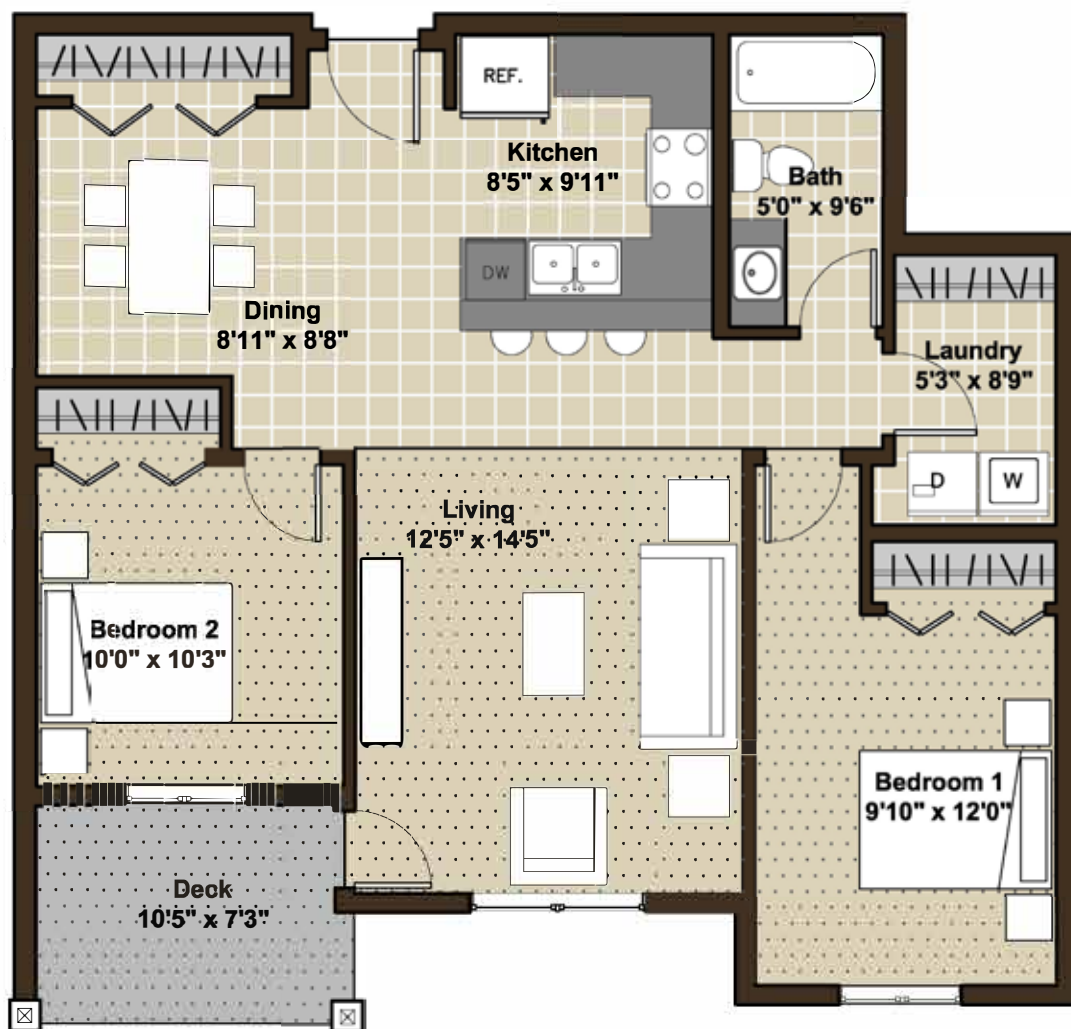

# CABERNET

**870** sq ft

16255, 16265 & 16275  
51st St NW.

All suite measurements are preliminary based on current building concept and unit configurations and are subject to change.

# CABERNET

**16275 51st St NW.**

First Floor

107

Second Floor

205, 207

Third Floor

305, 307

Fourth Floor

405, 407

First floor

Second floor

Third floor

Fourth floor

Second floor

Third floor

Fourth floor