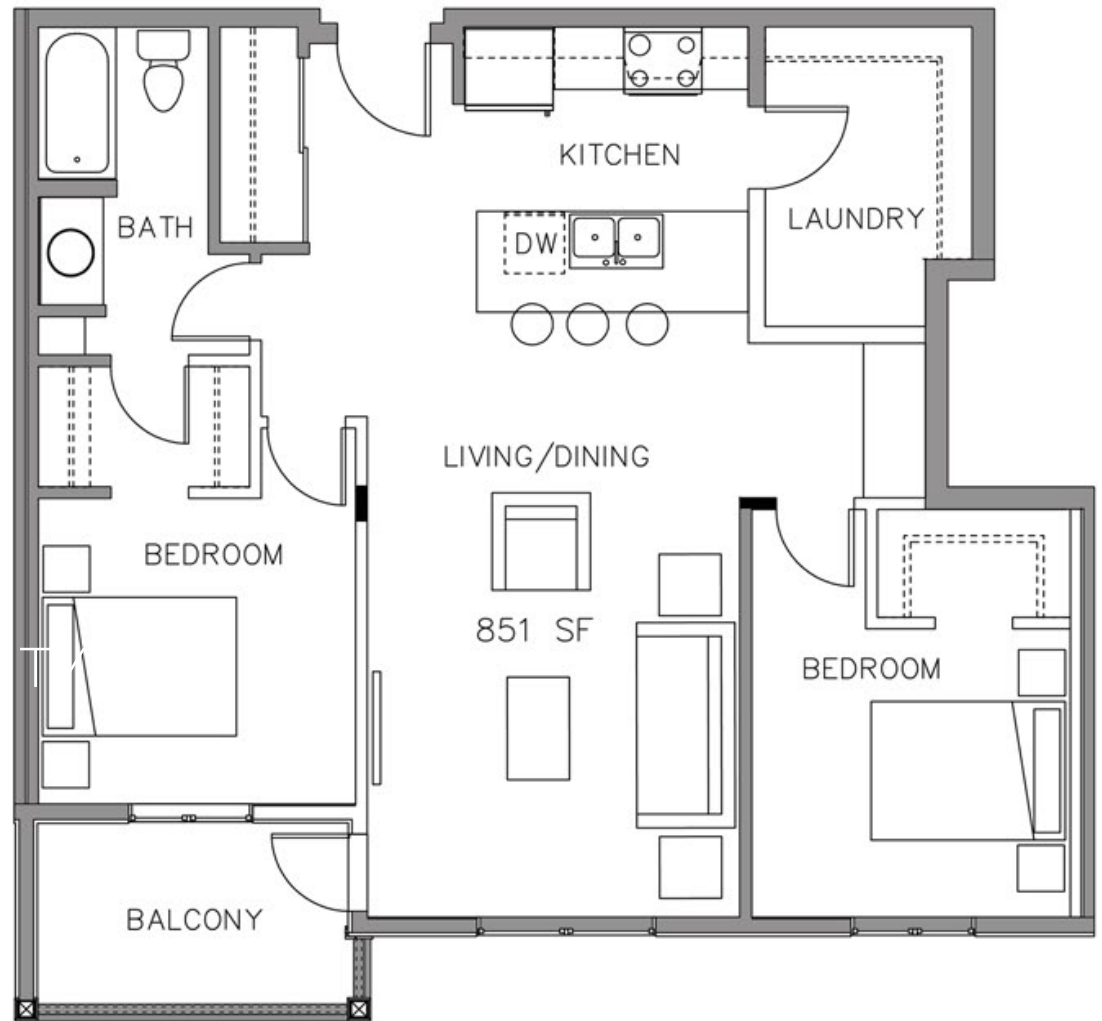

CARRINGTON
RIDGE
APARTMENTS

3615, 3625 & 3635
Carrington Rd.

THE SELKIRK

851 sq ft

Suites 4111, 4211, 4311

First floor

Second floor

Third floor

All suite measurements are preliminary based on current building concept and unit configurations and are subject to change.