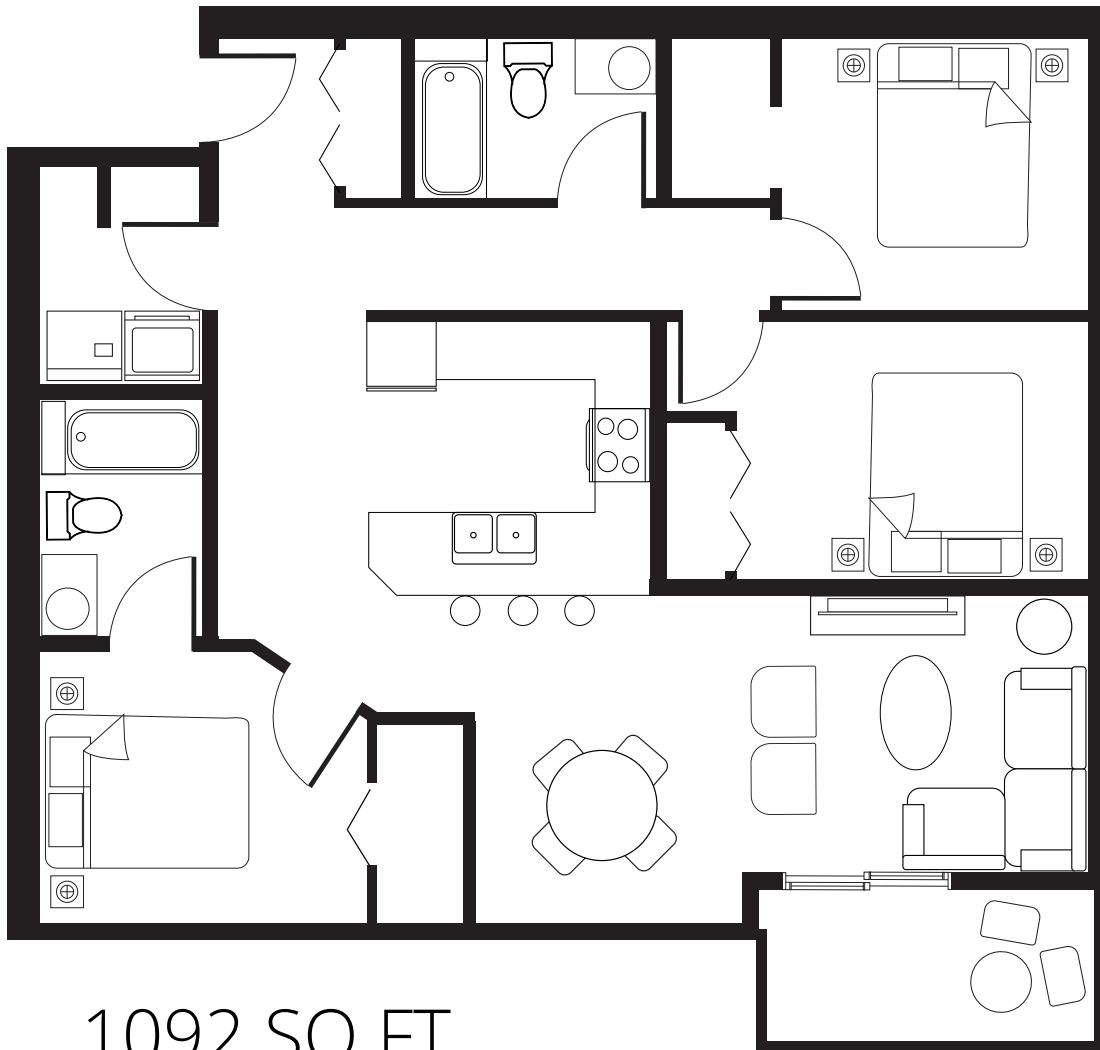

THE CEDAR

3 Bedroom with 2 Bath

1092 SQ FT

All room measurements are preliminary based on the current building concept and unit configurations and are subject to change.