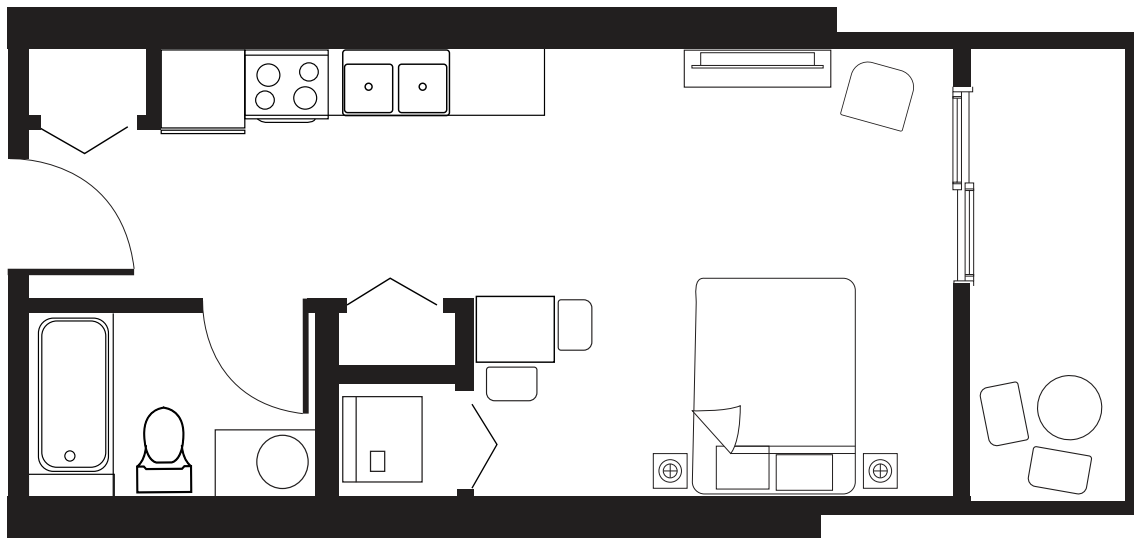

THE DAHLIA

Bachelor with 1 Bath

349 SQ FT

All room measurements are preliminary based on the current building concept and unit configurations and are subject to change.