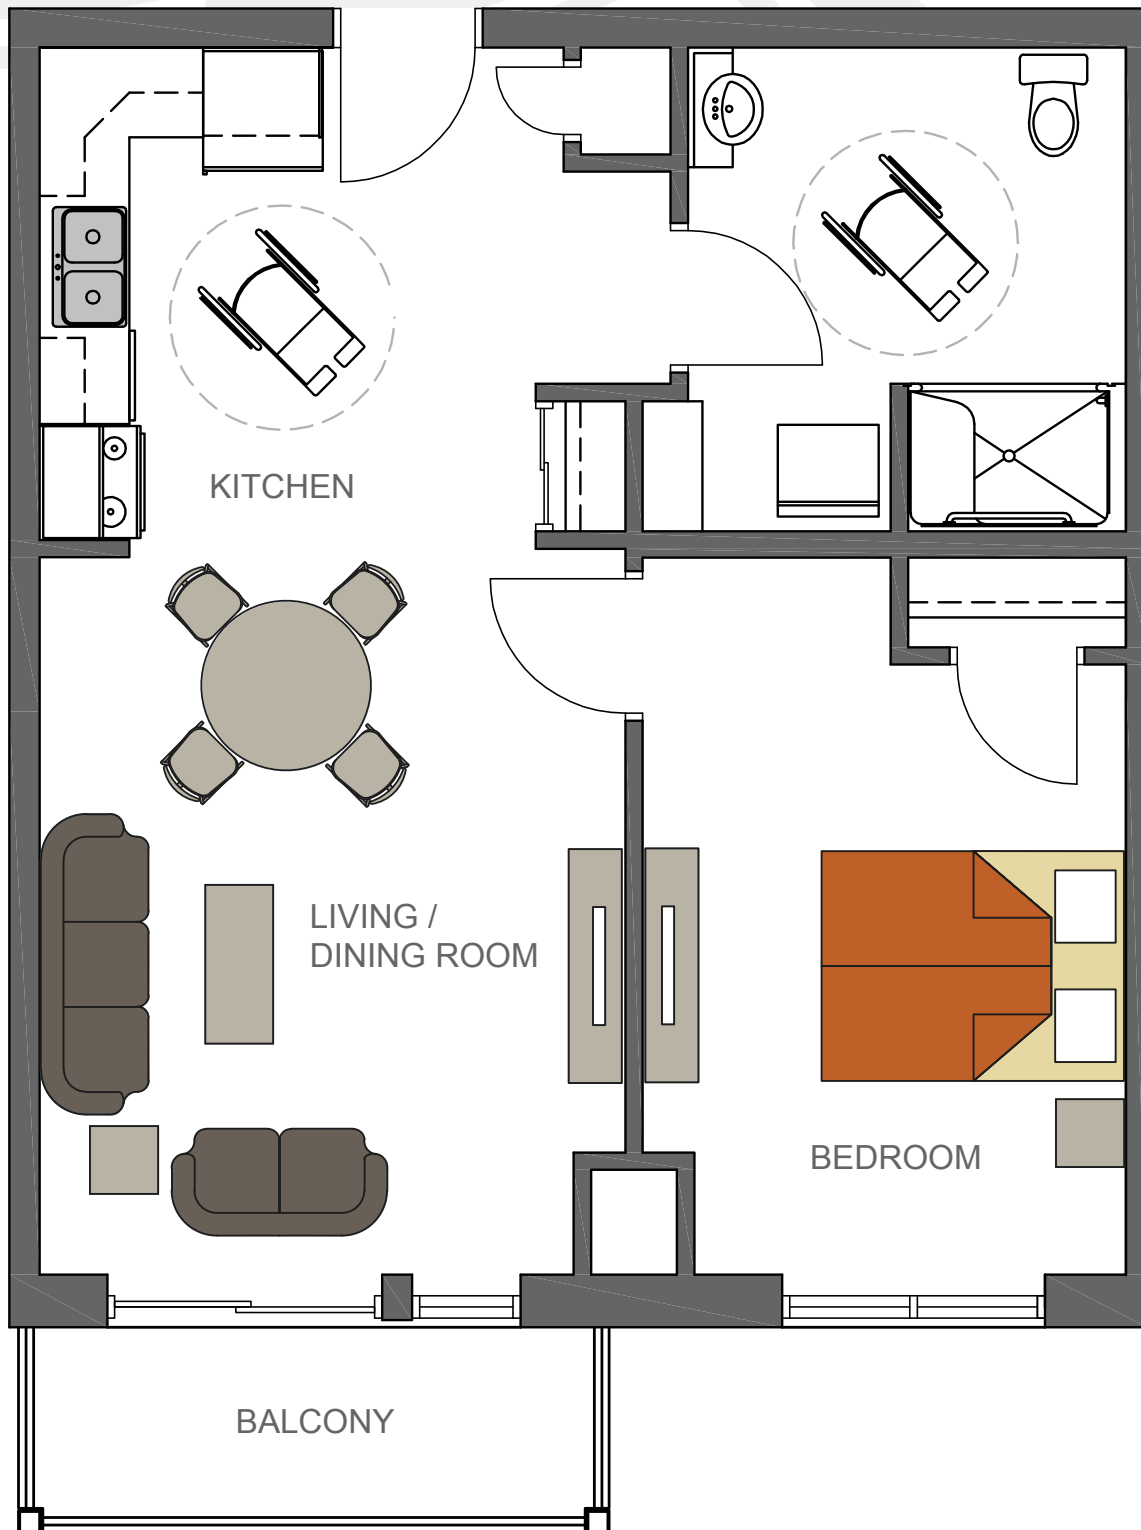

Harris

Place

JACKSON SUITE

Accessible 1 bedroom, 1 bathroom
690 sq. ft.

Harris

Place

MACDONALD SUITE

1 bedroom, 1 bathroom, corner unit
660 sq. ft.

Harris

Place

VARLEY SUITE

1 bedroom, 1 bathroom

690 sq. ft.