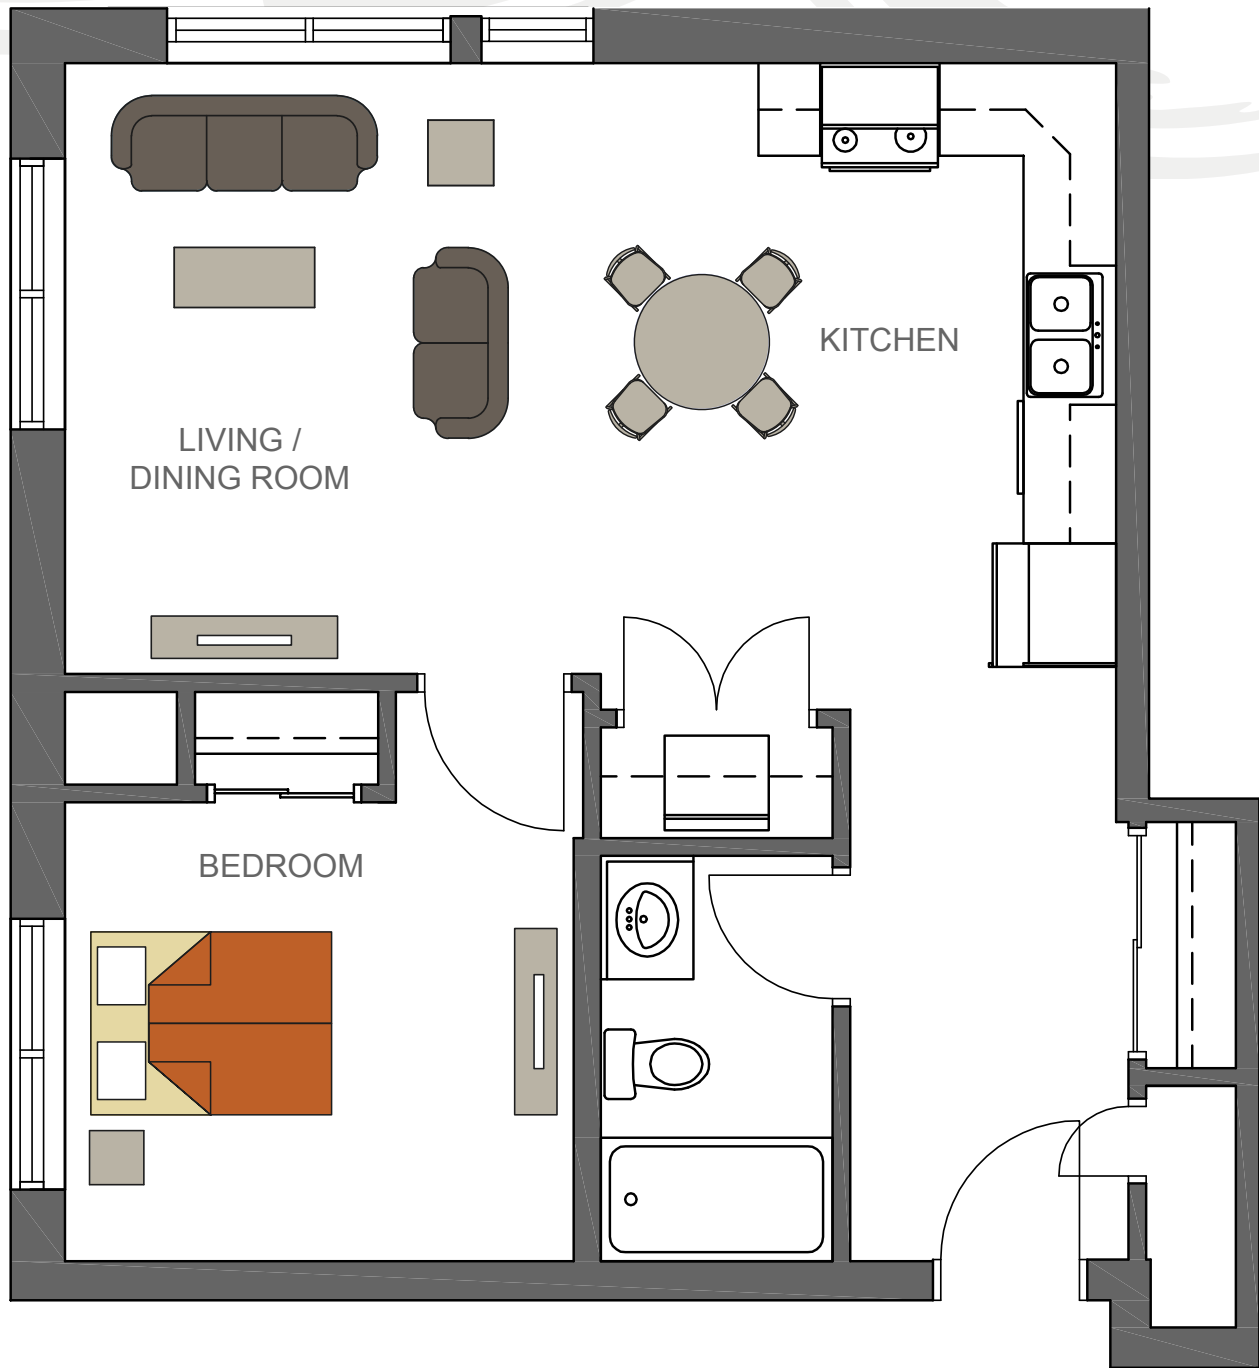

Harris

Place

JACKSON SUITE

Accessible 1 bedroom, 1 bathroom
690 sq. ft.

Harris

Place

MACDONALD SUITE

1 bedroom, 1 bathroom, corner unit
660 sq. ft.

Harris

Place

VARLEY SUITE

1 bedroom, 1 bathroom

690 sq. ft.