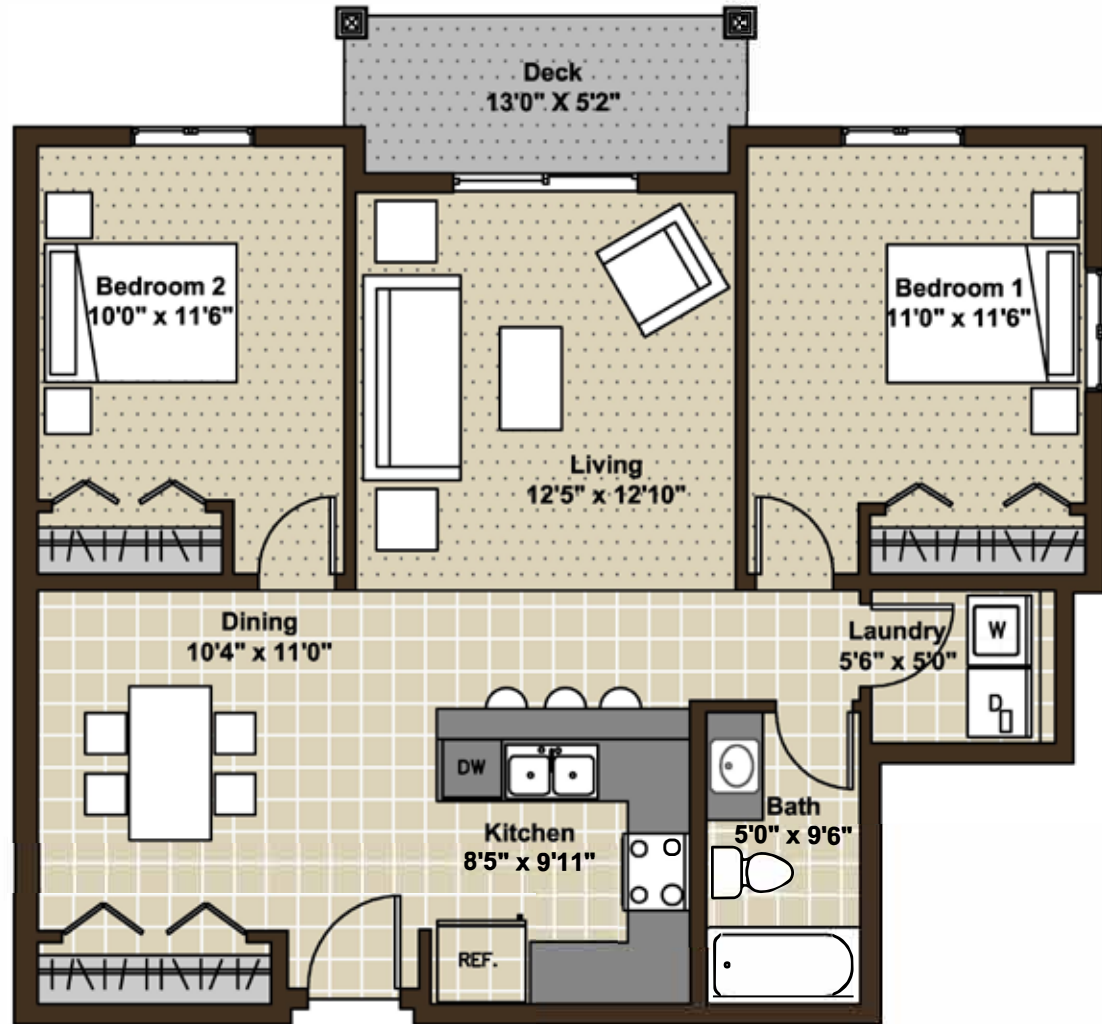

MALBEC 1

863 sq ft

16255, 16265 & 16275
51st St NW.

All suite measurements are preliminary based on current building concept and unit configurations and are subject to change.

MALBEC 1

16275 51st St NW.

First Floor

102, 112

Second Floor

202, 212

Third Floor

302, 312

Fourth Floor

402, 412

First floor

Second floor

Third floor

Fourth floor

MALBEC 1

16255 51st St NW.

First Floor

102, 112

Second Floor

Fourth floor