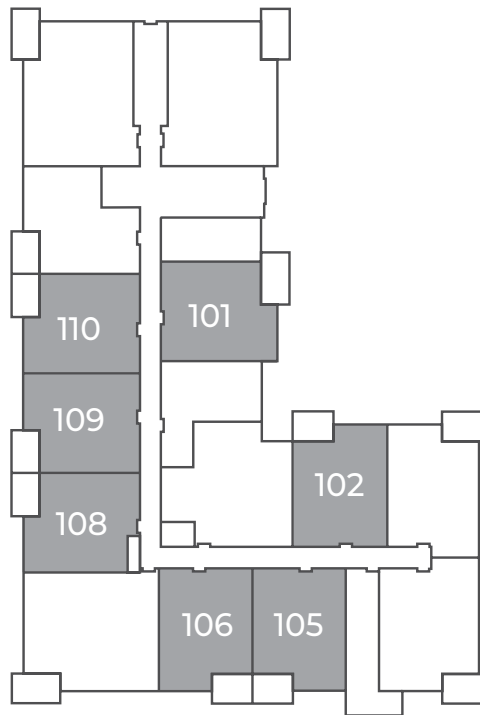

MEREWOOD APARTMENTS

411 & 423 Despard Avenue
Parksville, BC

ALDER 544-567 sq ft

The floor plan illustrated here includes these finishes:

CABINETS:
FLAT SLAB

COUNTERS:
QUARTZ

FLOORING:
LUXURY
VINYL TILE

CARPET:
TEXTURED
CUT PILE

All suite measurements are preliminary based on current building concept and unit configurations and are subject to change.

MEREWOOD APARTMENTS

411 & 423 Despard Avenue
Parksville, BC

ALDER
544-567 sq ft

423 Despard Avenue

First Floor

Suites: 101, 102, 105, 106, 108, 109, 110

Second Floor - Fourth Floor

Suites: 202, 205, 208, 209, 211, 212, 213,
302, 305, 308, 309, 311, 312, 313, 402, 405,
408, 409, 411, 412, 413

MEREWOOD APARTMENTS

411 & 423 Despard Avenue
Parksville, BC

ALDER
544-567 sq ft

411 Despard Avenue

First Floor

Suites: 104, 105, 106, 114, 115, 116

Second Floor – Fourth Floor

Suites: 201, 205, 206, 207, 214, 215, 216, 301, 305, 306, 307,
314, 315, 316, 401, 405, 406, 407, 414, 415, 416