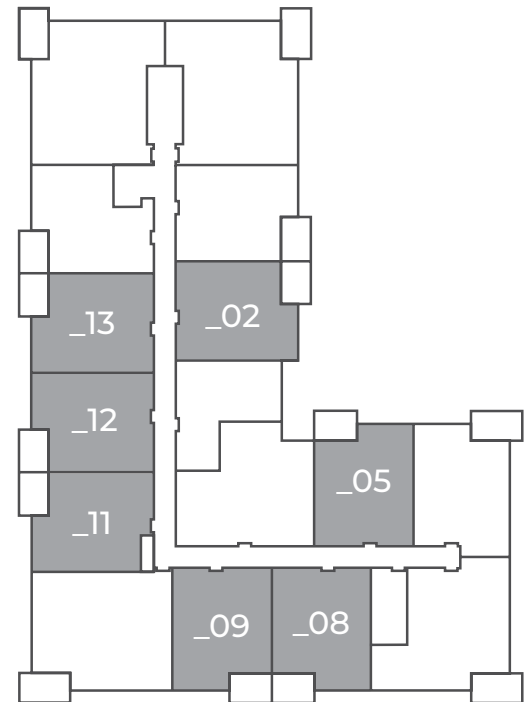

MEREWOOD APARTMENTS

411 & 423 Despard Avenue
Parksville, BC

ALDER 544-567 sq ft

The floor plan illustrated here includes these finishes:

CABINETS:
FLAT SLAB

COUNTERS:
QUARTZ

FLOORING:
LUXURY
VINYL TILE

CARPET:
TEXTURED
CUT PILE

All suite measurements are preliminary based on current building concept and unit configurations and are subject to change.

MEREWOOD APARTMENTS

411 & 423 Despard Avenue
Parksville, BC

ALDER
544-567 sq ft

423 Despard Avenue

First Floor

Suites: 101, 102, 105, 106, 108, 109, 110

Second Floor - Fourth Floor

Suites: 202, 205, 208, 209, 211, 212, 213,
302, 305, 308, 309, 311, 312, 313, 402, 405,
408, 409, 411, 412, 413

MEREWOOD APARTMENTS

411 & 423 Despard Avenue
Parksville, BC

ALDER
544-567 sq ft

411 Despard Avenue

First Floor

Suites: 104, 105, 106, 114, 115, 116

Second Floor – Fourth Floor

Suites: 201, 205, 206, 207, 214, 215, 216, 301, 305, 306, 307,
314, 315, 316, 401, 405, 406, 407, 414, 415, 416