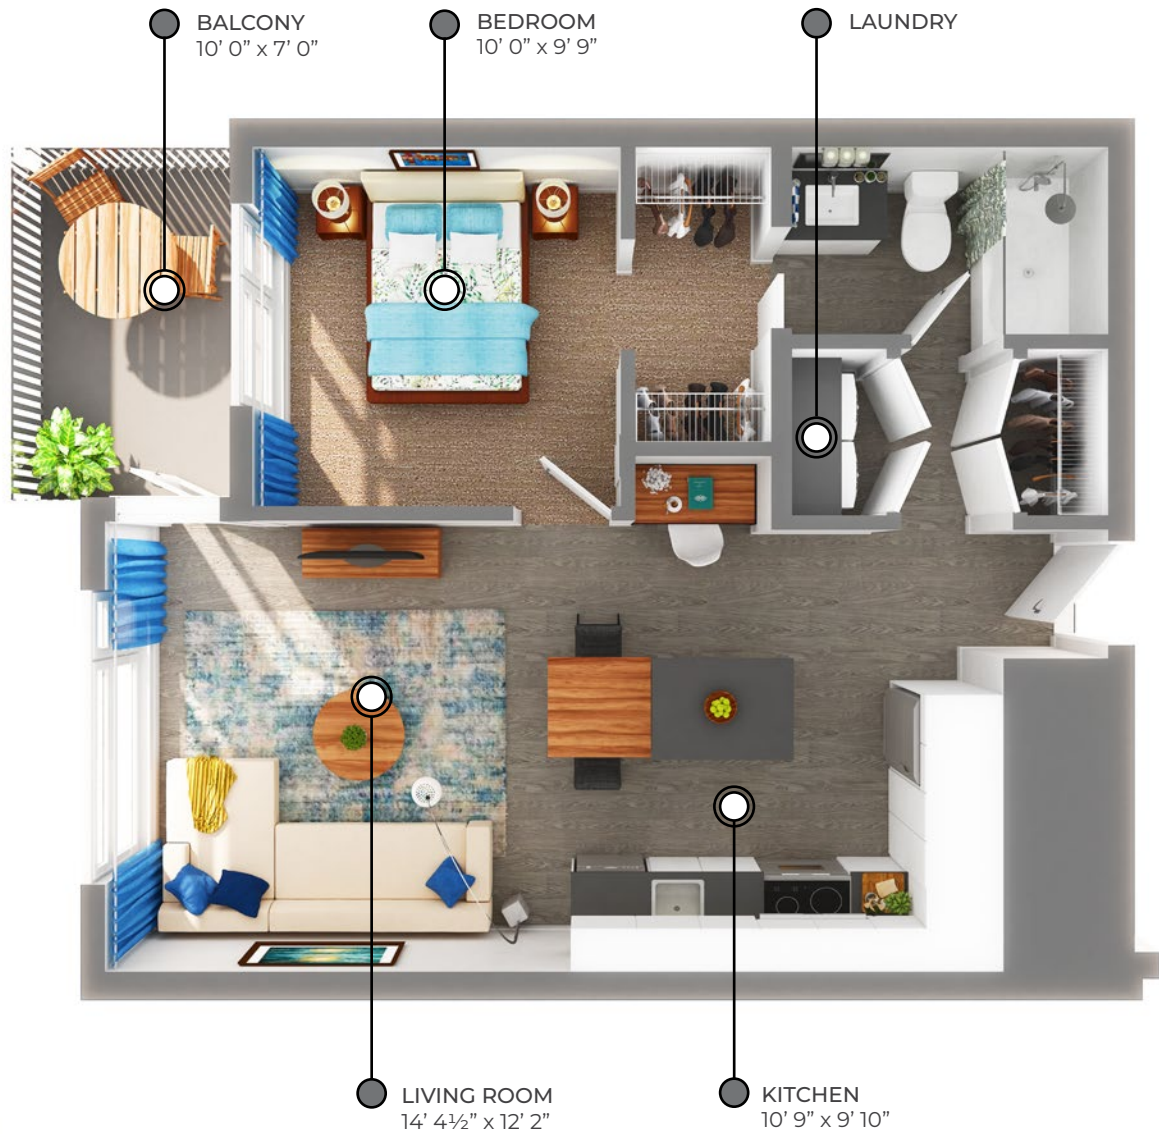

MEREWOOD APARTMENTS

411 & 423 Despard Avenue
Parksville, BC

ALDER 544-567 sq ft

The floor plan illustrated here includes these finishes:

CABINETS:
FLAT SLAB

COUNTERS:
QUARTZ

FLOORING:
LUXURY
VINYL TILE

CARPET:
TEXTURED
CUT PILE

All suite measurements are preliminary based on current building concept and unit configurations and are subject to change.

MEREWOOD APARTMENTS

411 & 423 Despard Avenue
Parksville, BC

ALDER
544-567 sq ft

423 Despard Avenue

First Floor

Suites: 101, 102, 105, 106, 108, 109, 110

Second Floor - Fourth Floor

Suites: 202, 205, 208, 209, 211, 212, 213,
302, 305, 308, 309, 311, 312, 313, 402, 405,
408, 409, 411, 412, 413