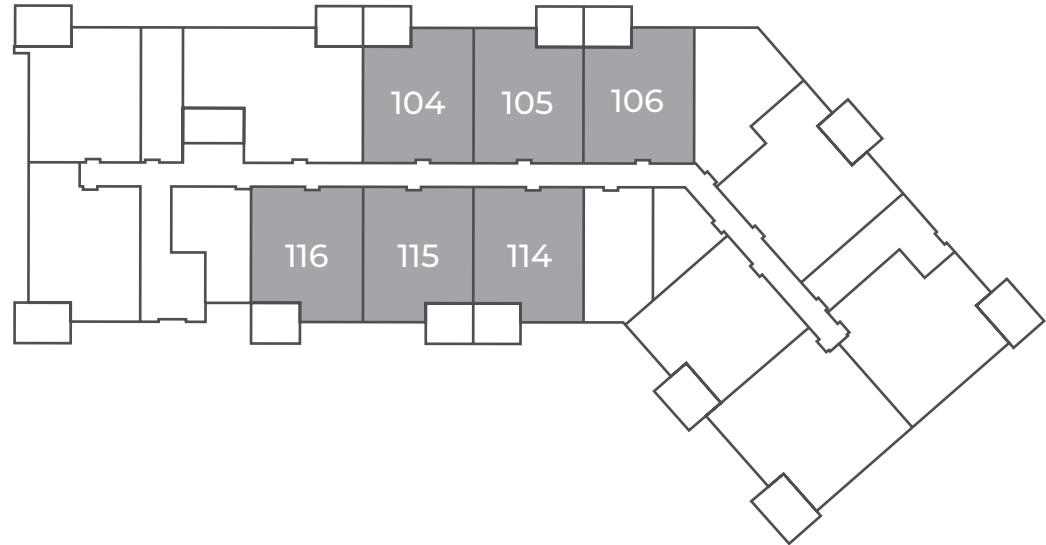

MEREWOOD APARTMENTS

411 & 423 Despard Avenue
Parksville, BC

ALDER 544-567 sq ft

The floor plan illustrated here includes these finishes:

CABINETS:
FLAT SLAB

COUNTERS:
QUARTZ

FLOORING:
LUXURY
VINYL TILE

CARPET:
TEXTURED
CUT PILE

All suite measurements are preliminary based on current building concept and unit configurations and are subject to change.

MEREWOOD APARTMENTS

411 & 423 Despard Avenue
Parksville, BC

ALDER
544-567 sq ft

423 Despard Avenue

First Floor

Suites: 101, 102, 105, 106, 108, 109, 110

Second Floor - Fourth Floor

Suites: 202, 205, 208, 209, 211, 212, 213,
302, 305, 308, 309, 311, 312, 313, 402, 405,
408, 409, 411, 412, 413

MEREWOOD APARTMENTS

411 & 423 Despard Avenue
Parksville, BC

ALDER
544-567 sq ft

411 Despard Avenue

First Floor

Suites: 104, 105, 106, 114, 115, 116

Second Floor – Fourth Floor

Suites: 201, 205, 206, 207, 214, 215, 216, 301, 305, 306, 307,
314, 315, 316, 401, 405, 406, 407, 414, 415, 416